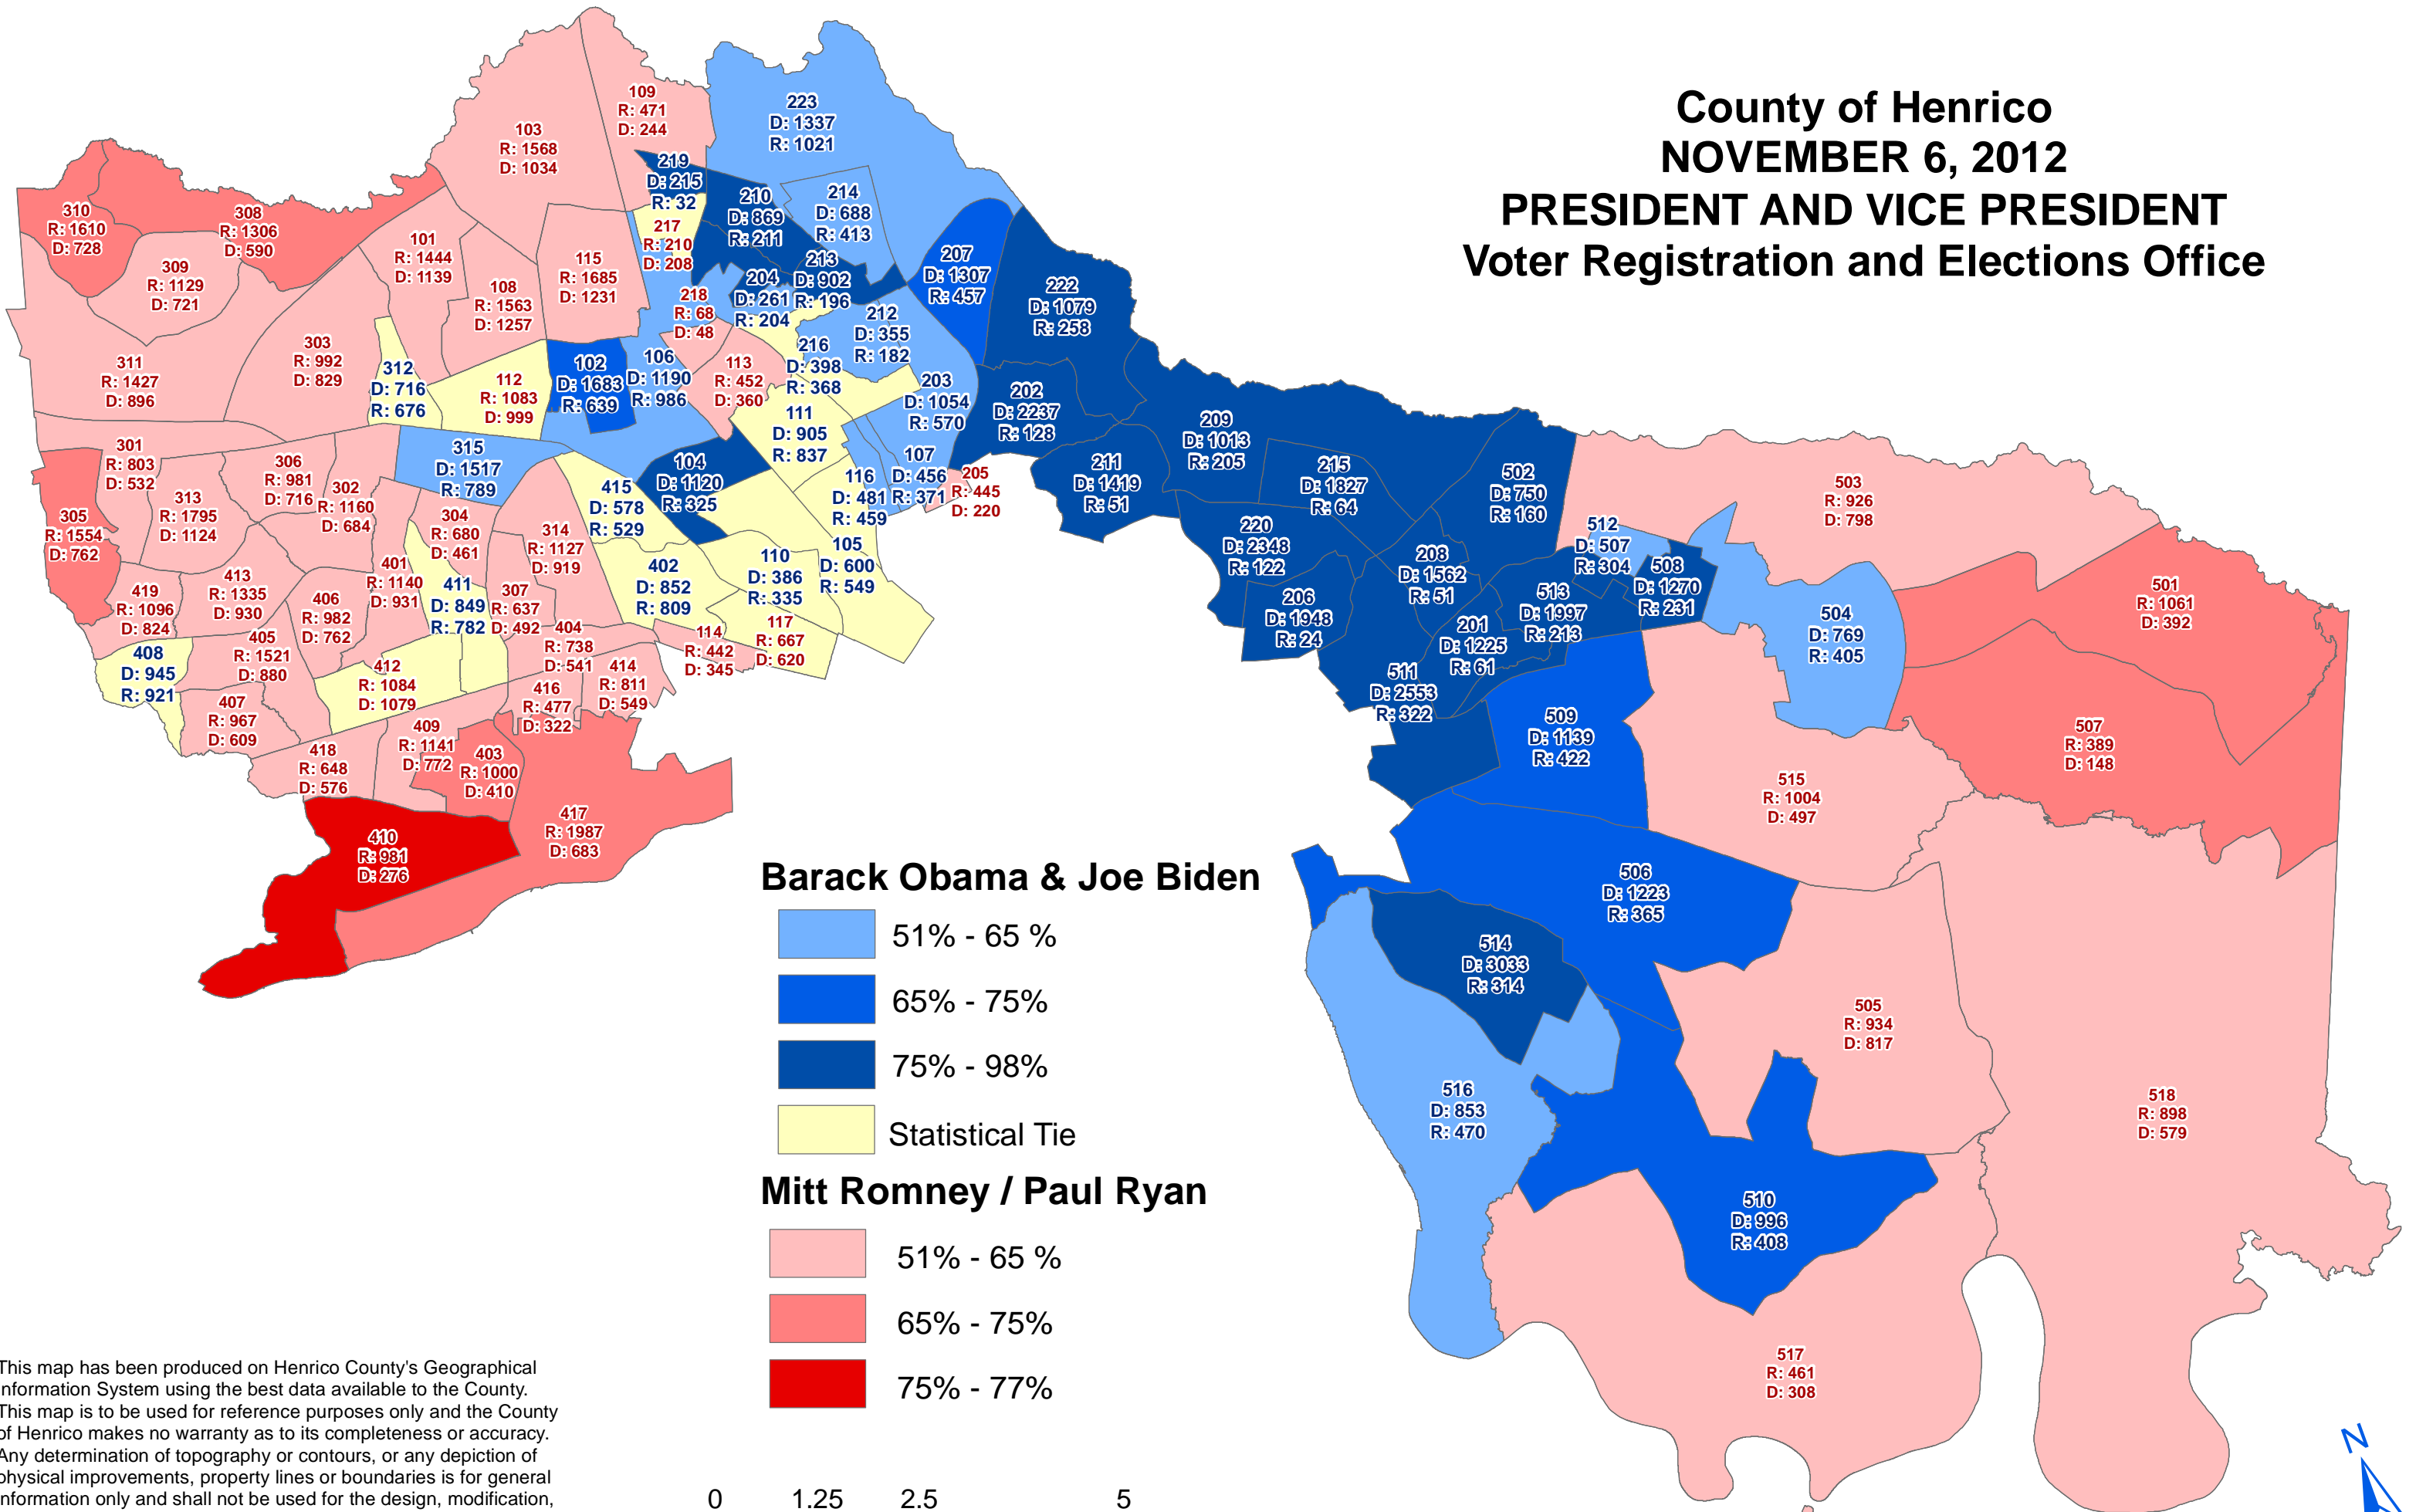

County of Henrico NOVEMBER 6, 2012 PRESIDENT AND VICE PRESIDENT Voter Registration and Elections Office

Barack Obama & Joe Biden

- 51% - 65 %
- 65% - 75%
- 75% - 98%
- Statistical Tie

Mitt Romney / Paul Ryan

- 51% - 65 %
- 65% - 75%
- 75% - 77%

This map has been produced on Henrico County's Geographical Information System using the best data available to the County. This map is to be used for reference purposes only and the County of Henrico makes no warranty as to its completeness or accuracy. Any determination of topography or contours, or any depiction of physical improvements, property lines or boundaries is for general information only and shall not be used for the design, modification, or construction of improvements to real property or for flood plain determination.

0 1.25 2.5 5 Miles