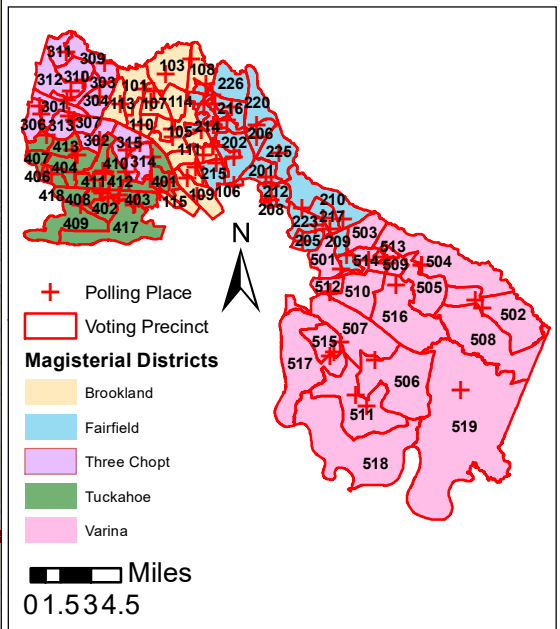

Belmont-202
Magisterial District: Fairfield
Belmont Recreation Center
1600 Hilliard Rd
23228, Henrico
C:4 S:14 H:80

- + Polling Place
- House District-Henrico
- Congressional District-Henrico
- Senate District-Henrico
- Voting Precinct
- Brookland
- Fairfield
- Three Chopt
- Tuckahoe
- Varina

- + Polling Place
- Voting Precinct
- Brookland
- Fairfield
- Three Chopt
- Tuckahoe
- Varina