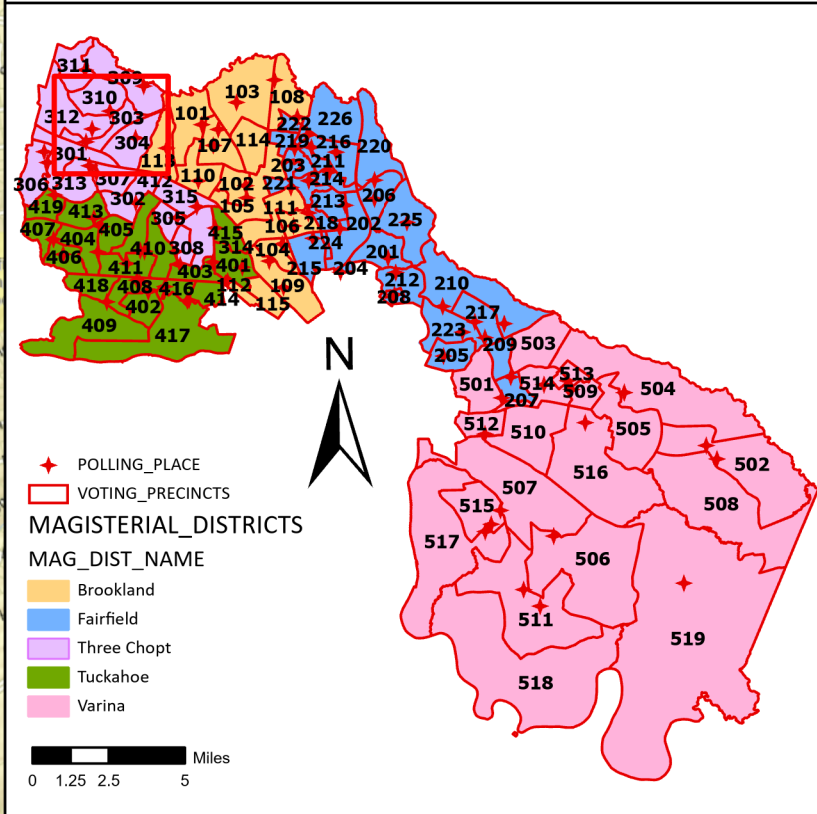

Colonial Trail-303
MAG_DIST : Three Chopt
Colonial Trail Elementary School
12101 Liesfeld Farm Dr
23059, Glen Allen
C: 1 S: 16 H: 57

- VOTING_PRECINCTS
 - + POLLING_PLACE
 - VP_Others
 - CONGRESSIONAL_DISTRICT_Henrico
 - SENATE_DISTRICT_Henrico
 - HOUSE_DISTRICT_Henrico
- MAGISTERIAL_DISTRICTS**
MAG_DIST_NAME
- Brookland
 - Fairfield
 - Three Chopt
 - Tuckahoe
 - Varina

- + POLLING_PLACE
 - VOTING_PRECINCTS
- MAGISTERIAL_DISTRICTS**
MAG_DIST_NAME
- Brookland
 - Fairfield
 - Three Chopt
 - Tuckahoe
 - Varina