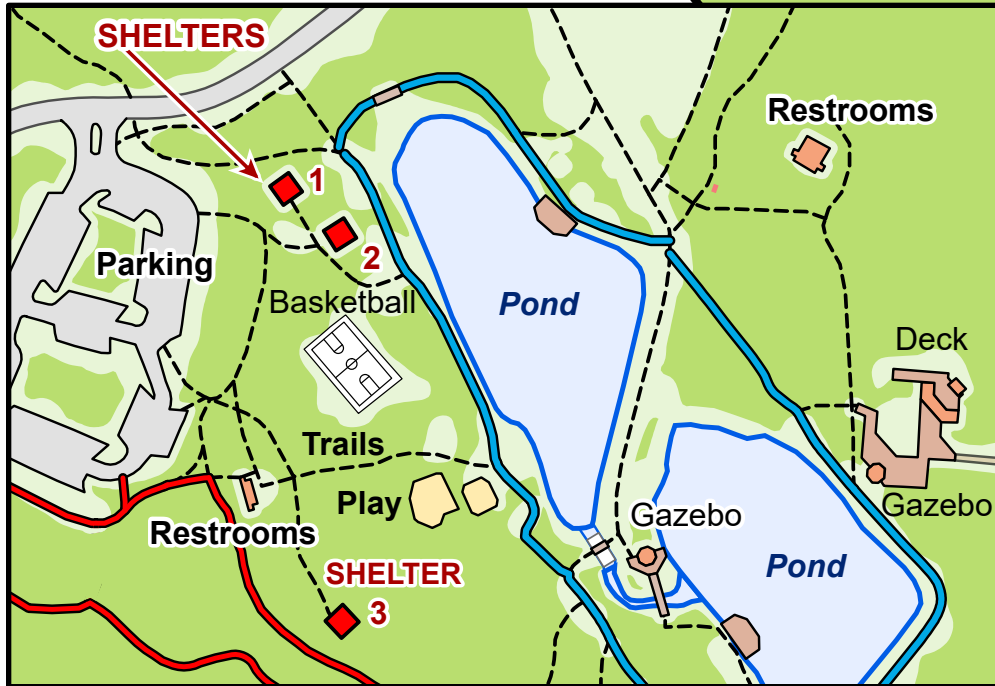

Deep Run Park

**Shelters 4 and 5
Available for Reservation**

**Shelters 1, 2, and 3
Available for Reservation**

- 8/10 Mile
- 7/10 Mile
- 4/10 Mile
- 4/10 Mile (Pond)
- 3/10 Mile (Exercise Trail)