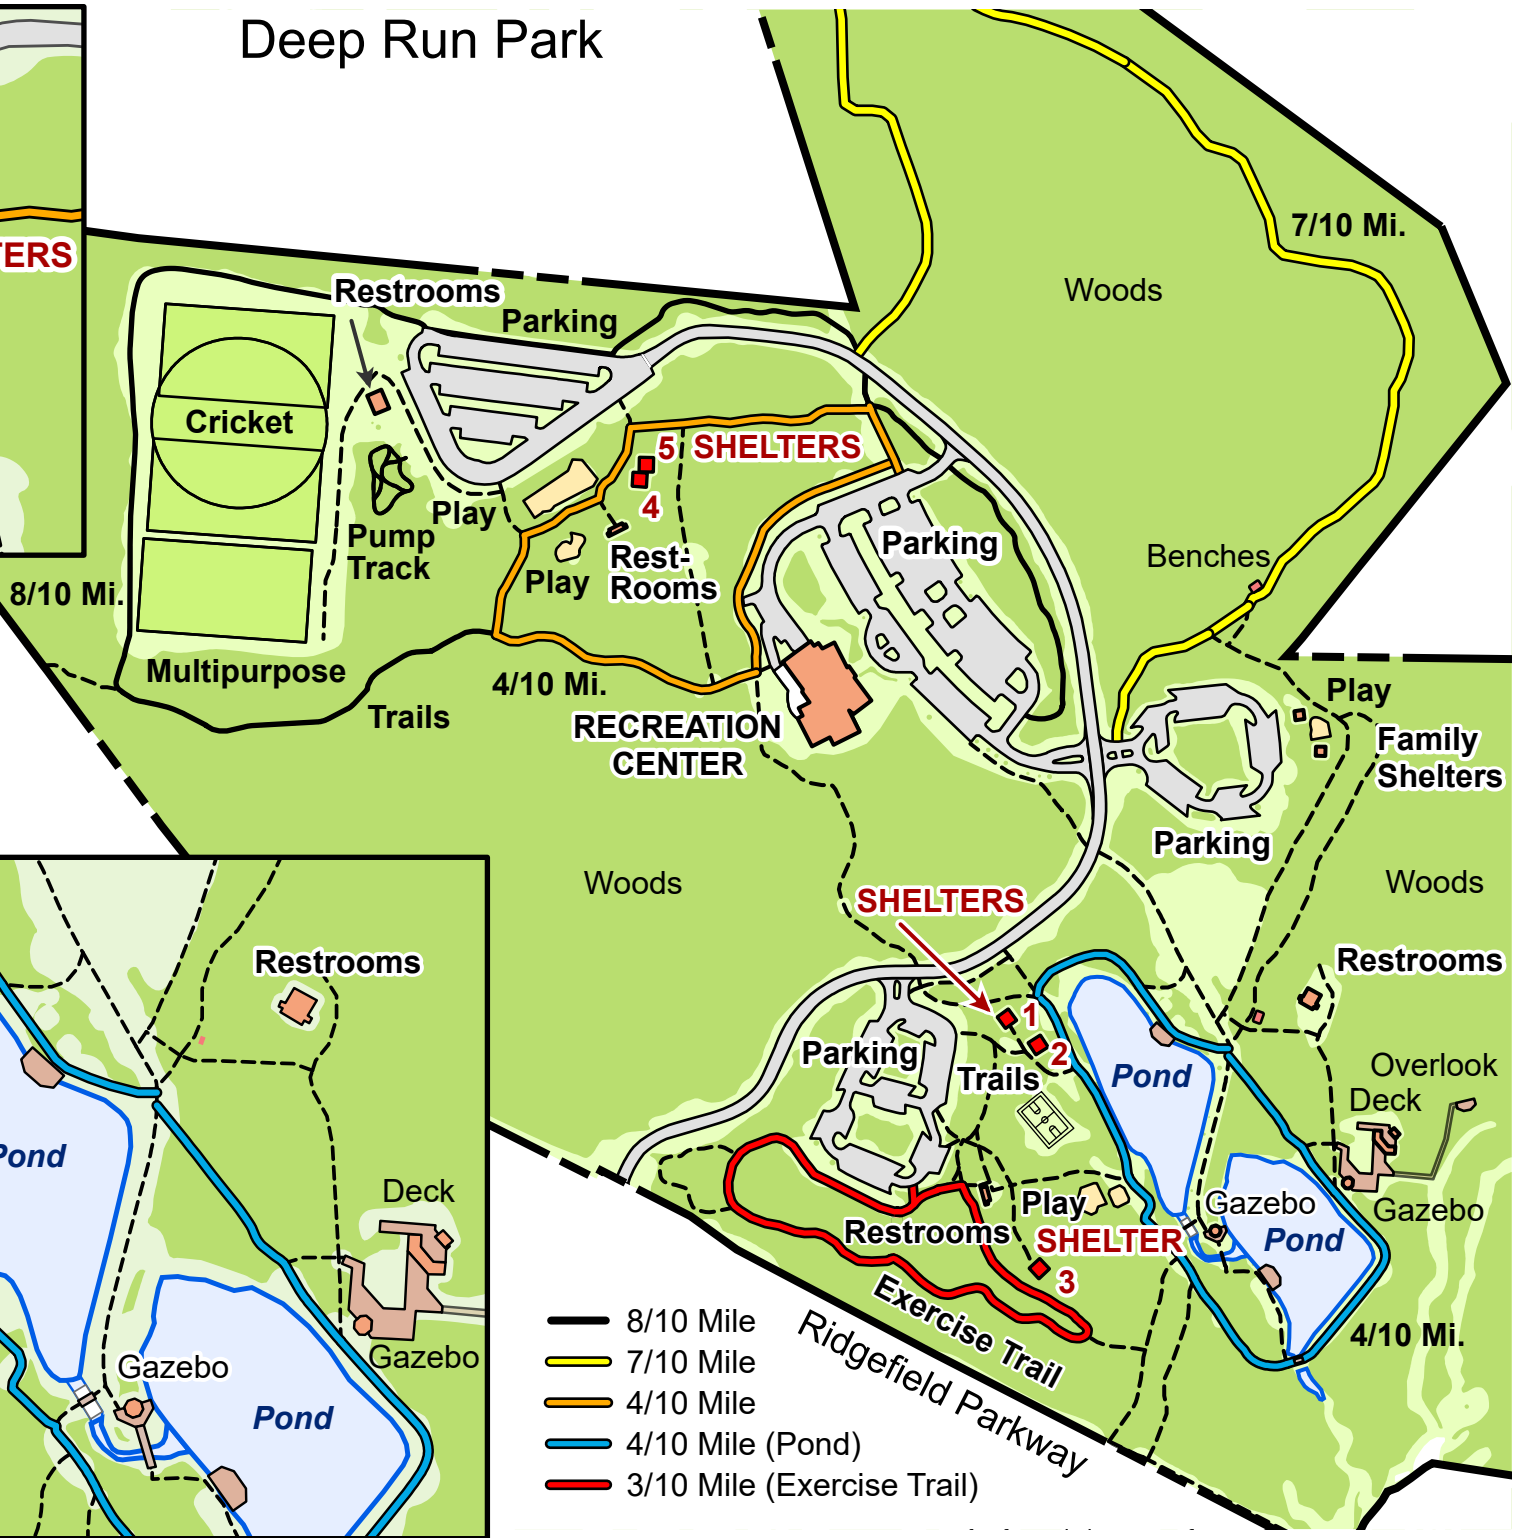

Deep Run Park

**Shelters 4 and 5
Available for Reservation**

**Shelters 1, 2, and 3
Available for Reservation**

- 8/10 Mile
- 7/10 Mile
- 4/10 Mile
- 4/10 Mile (Pond)
- 3/10 Mile (Exercise Trail)