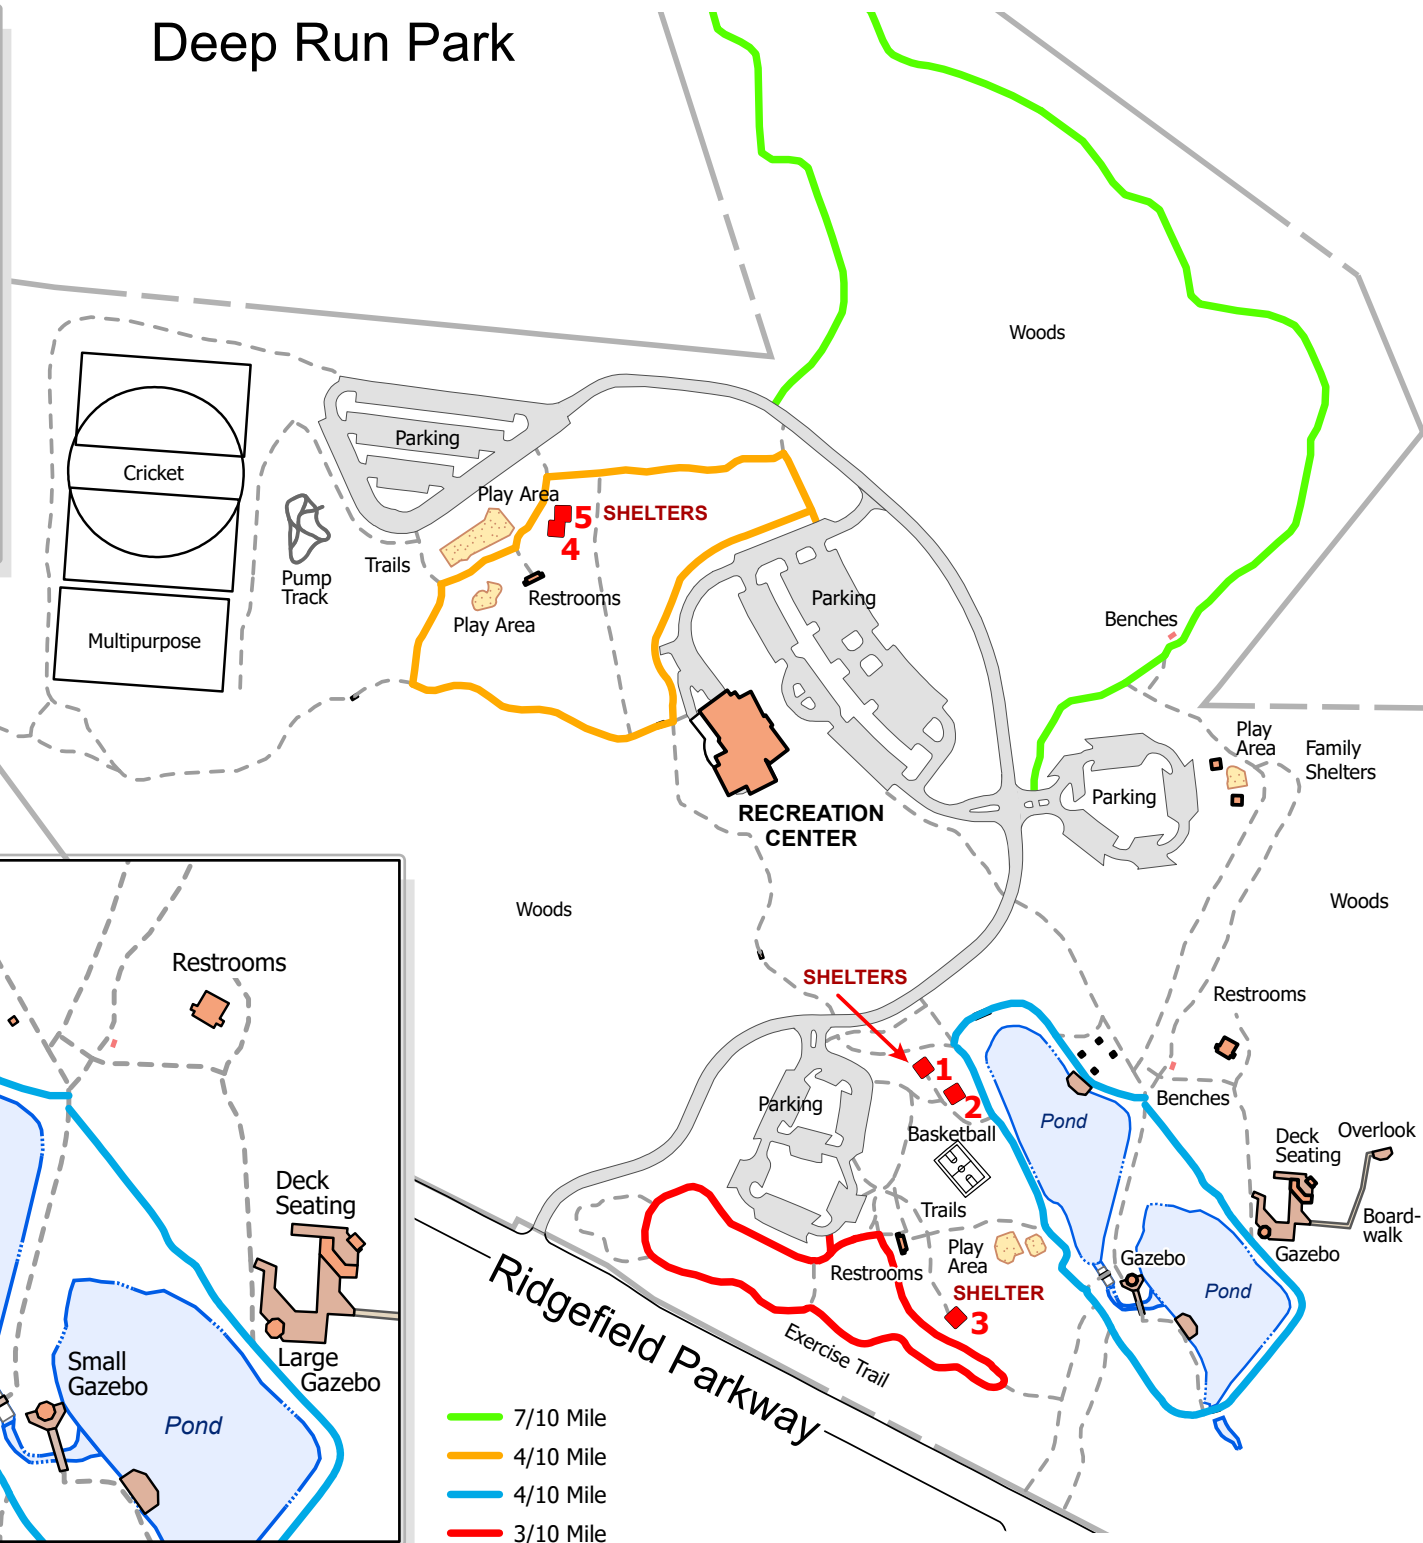

# Deep Run Park

**Shelters 4 and 5  
Available for Reservation**

**Shelters 1, 2, and 3  
Available for Reservation**

- 7/10 Mile
- 4/10 Mile
- 4/10 Mile
- 3/10 Mile