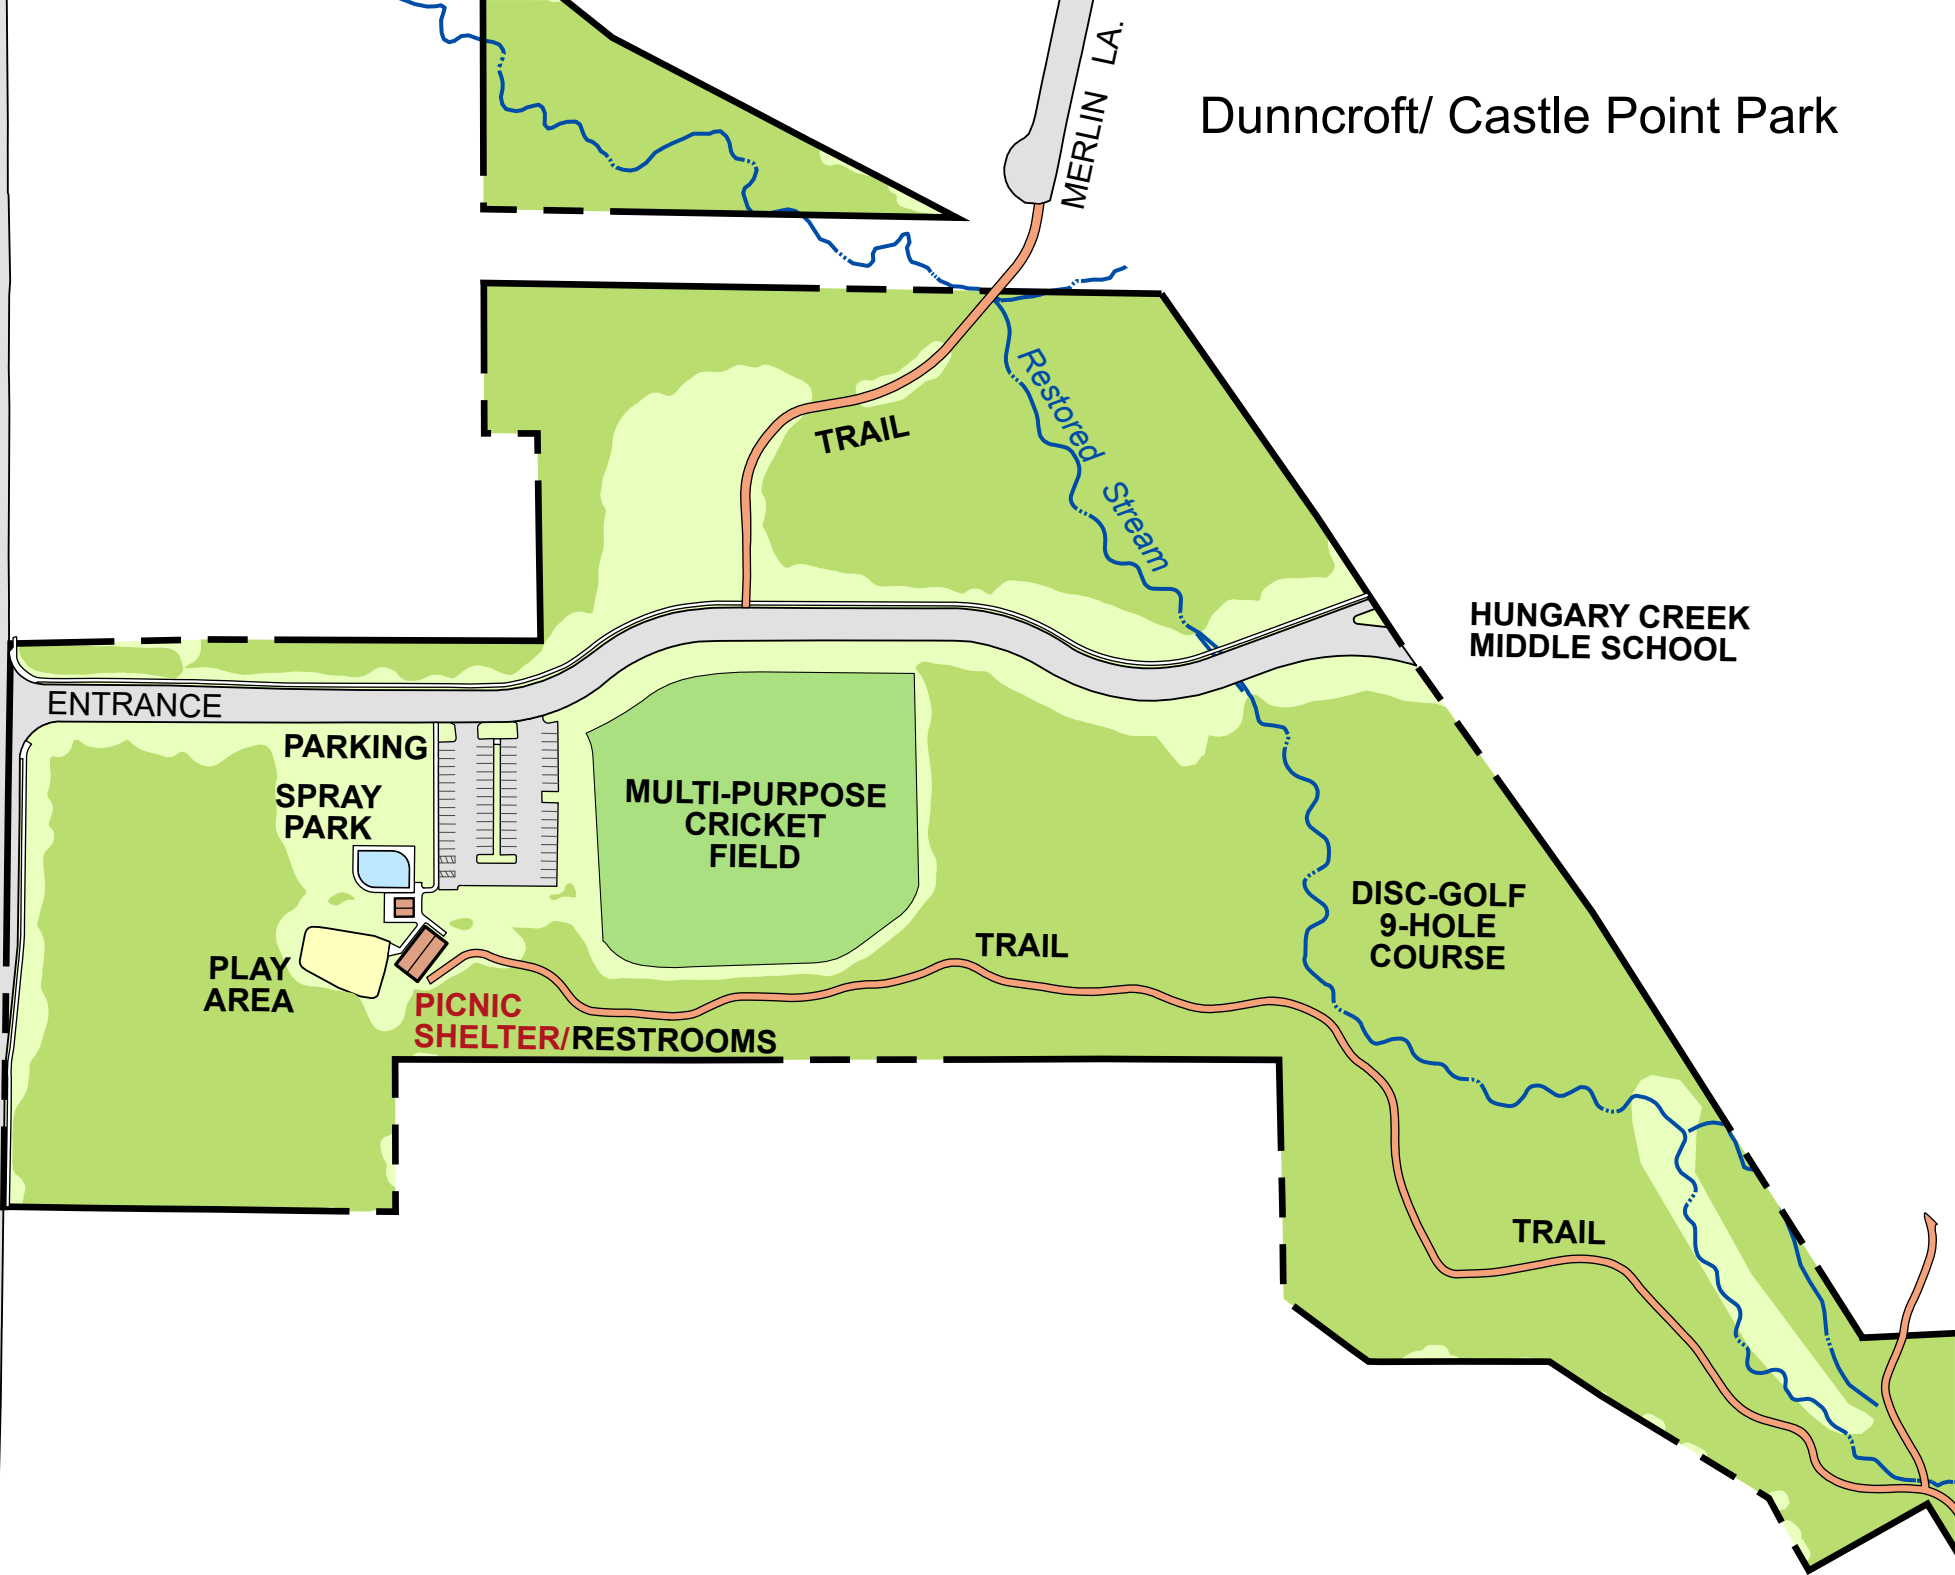

ROAD

FRANCISTOWN

Dunncroft/ Castle Point Park

MERLIN LA.

TRAIL

Restored Stream

HUNGARY CREEK MIDDLE SCHOOL

ENTRANCE

PARKING
SPRAY PARK

MULTI-PURPOSE
CRICKET
FIELD

TRAIL

DISC-GOLF
9-HOLE
COURSE

PLAY
AREA

PICNIC
SHELTER/RESTROOMS

TRAIL