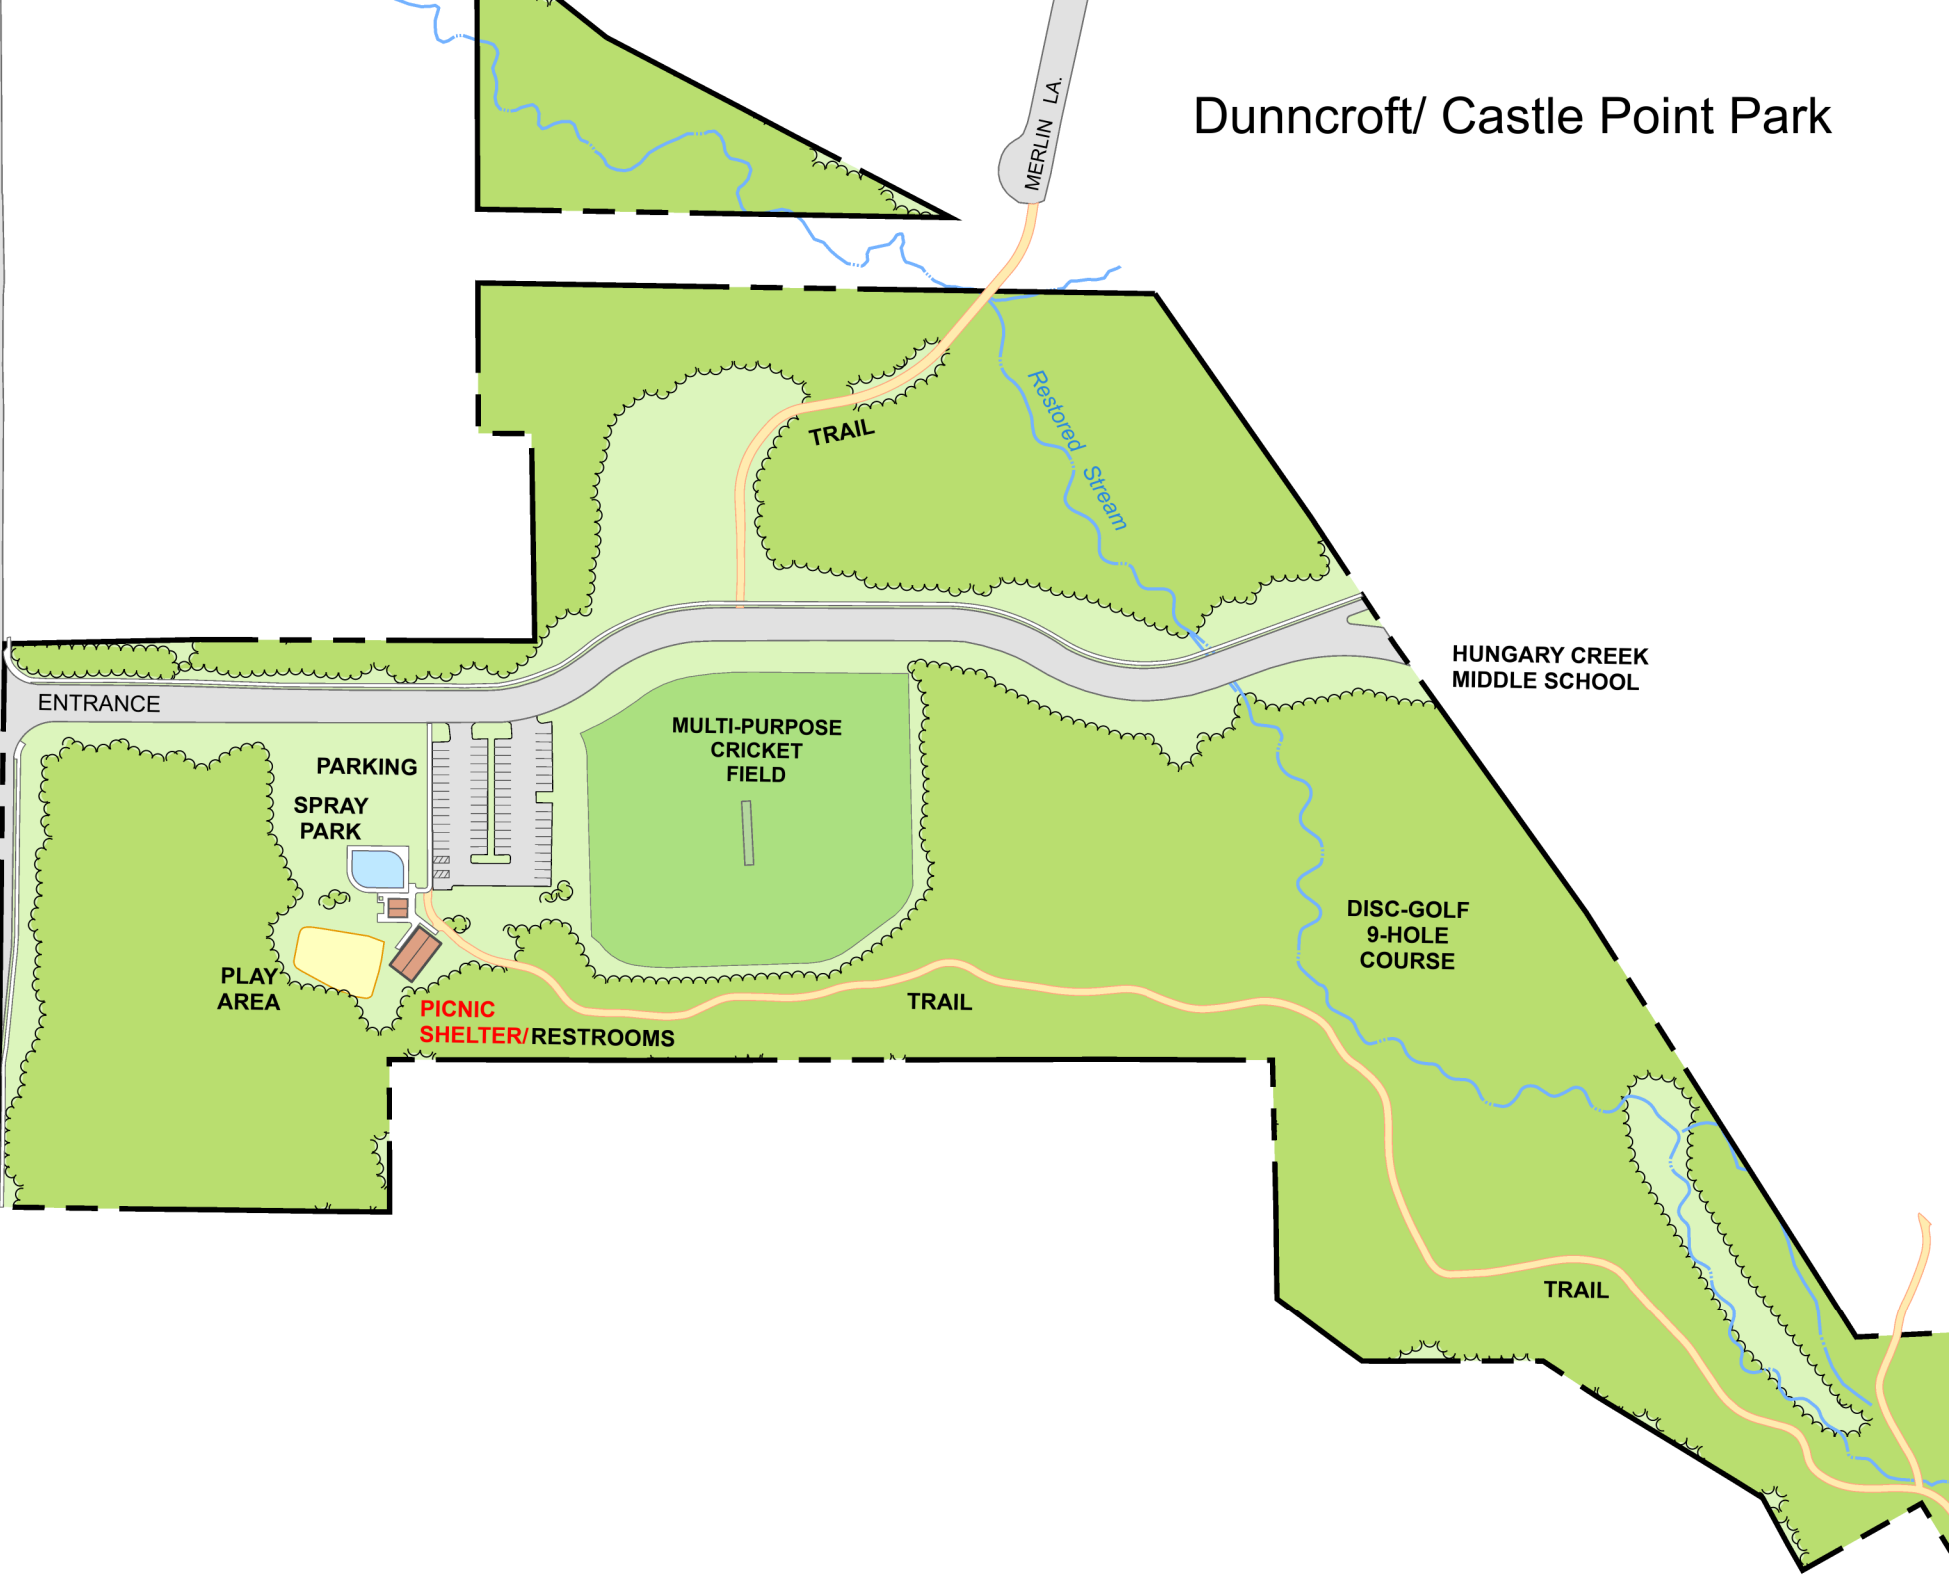

Dunncroft/ Castle Point Park

ROAD

FRANCISTOWN

MERLIN LA.

HUNGARY CREEK MIDDLE SCHOOL

ENTRANCE

PARKING

SPRAY PARK

PLAY AREA

PICNIC SHELTER/RESTROOMS

MULTI-PURPOSE CRICKET FIELD

TRAIL

TRAIL

DISC-GOLF 9-HOLE COURSE

TRAIL

Restored Stream