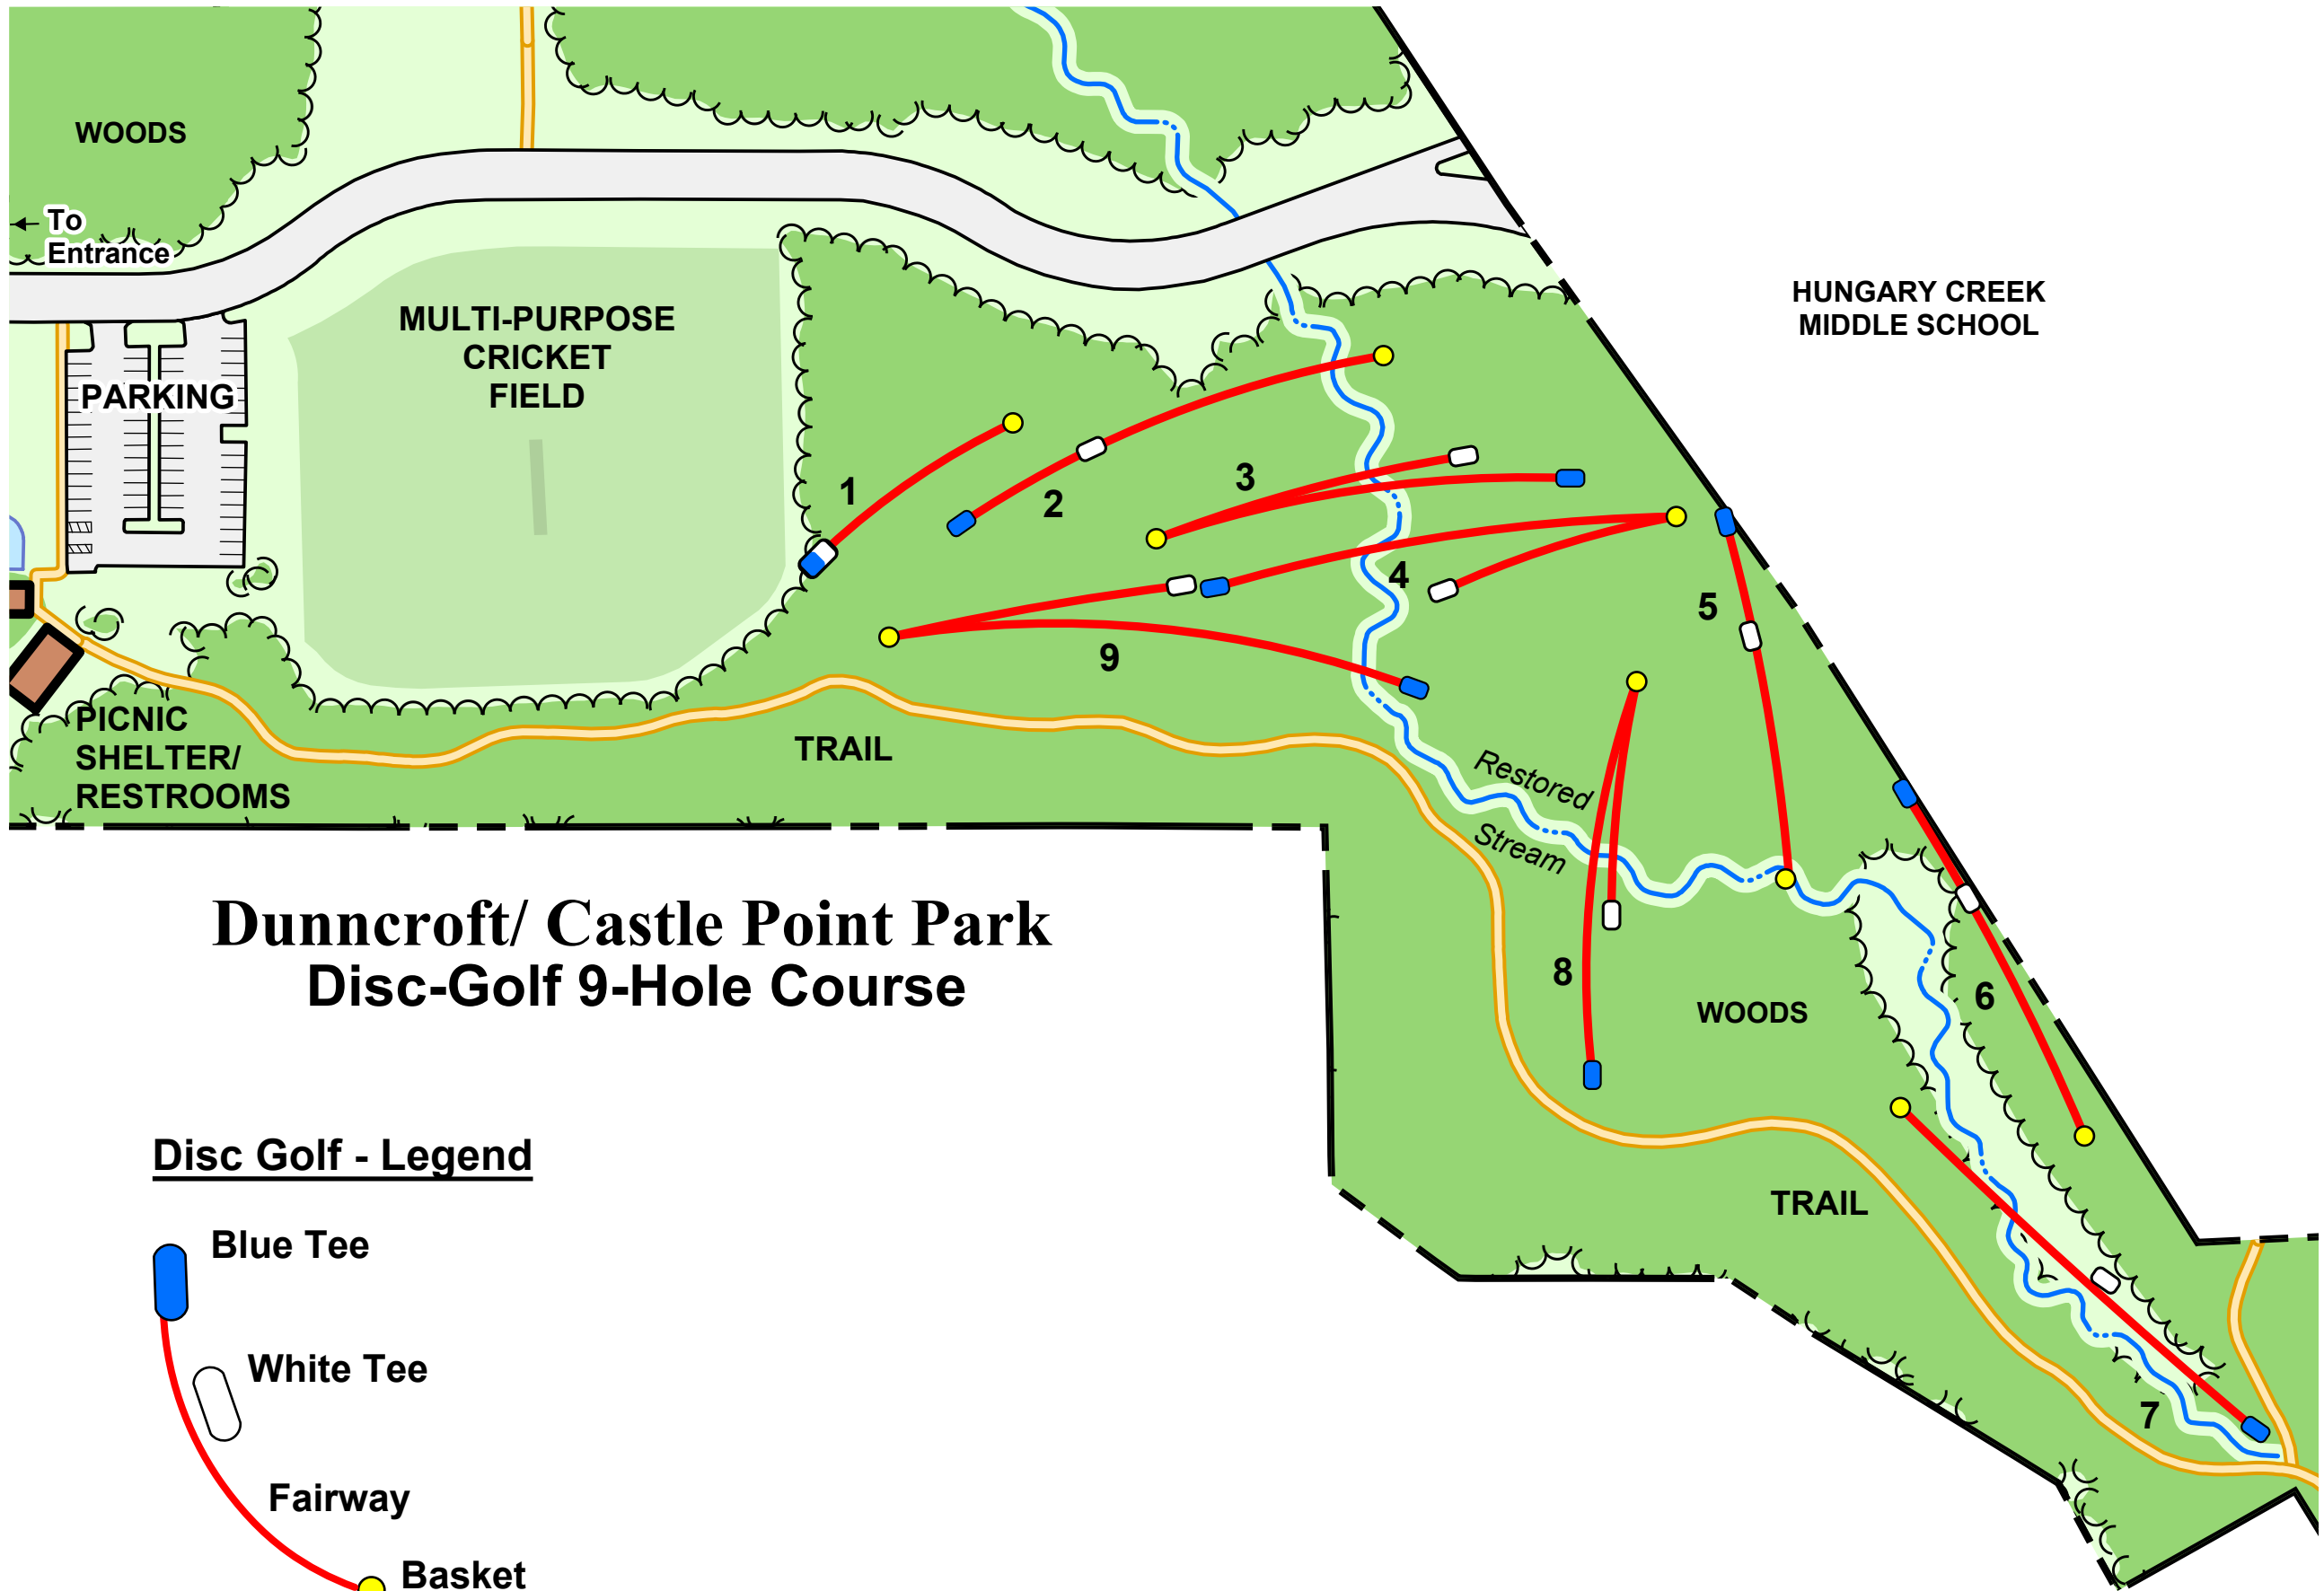

Map Legend

- Buildings
- Parking
- Multi-Purpose
- Woods

Dunncroft/ Castle Point Park Disc-Golf 9-Hole Course

Disc Golf - Legend

- Blue Tee
- White Tee
- Fairway
- Basket