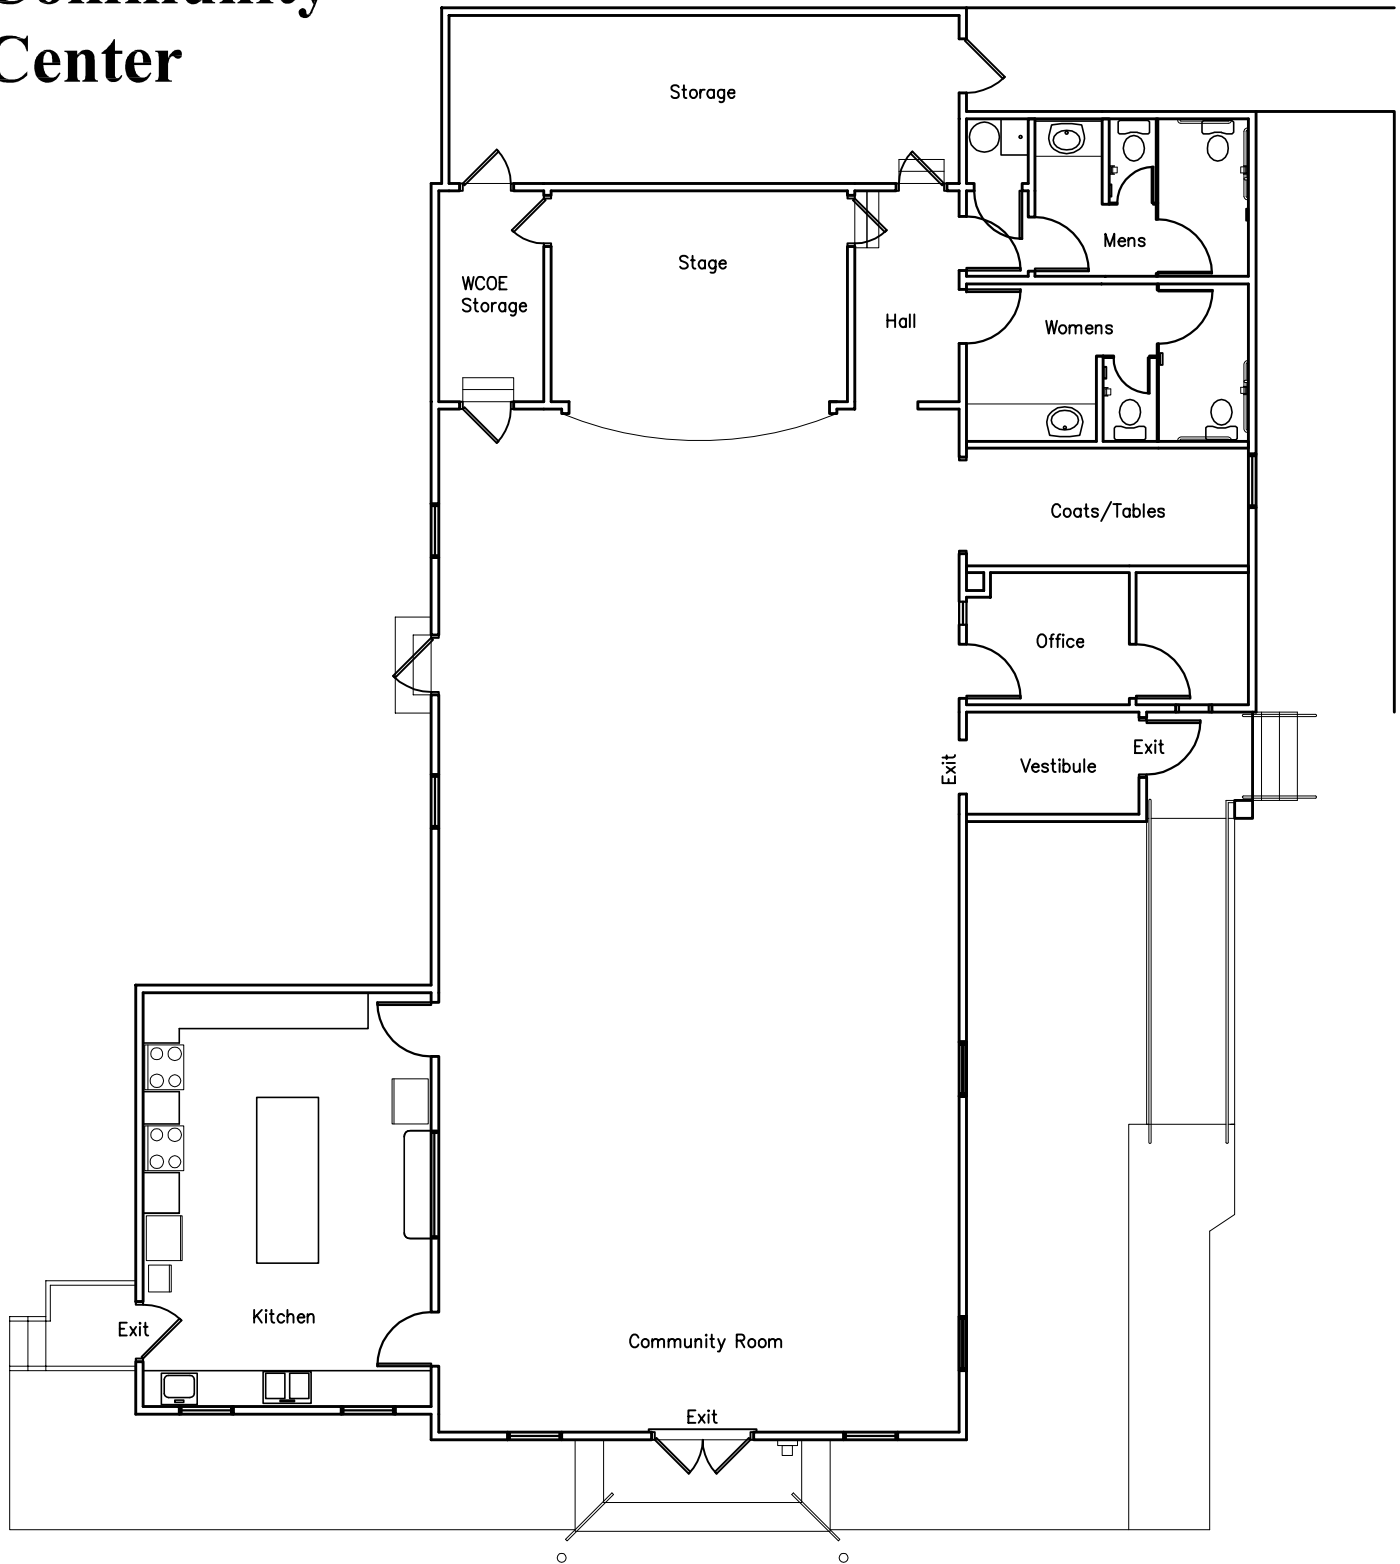

# Elko Community Center

**Maxium Building Occupancy - 100**