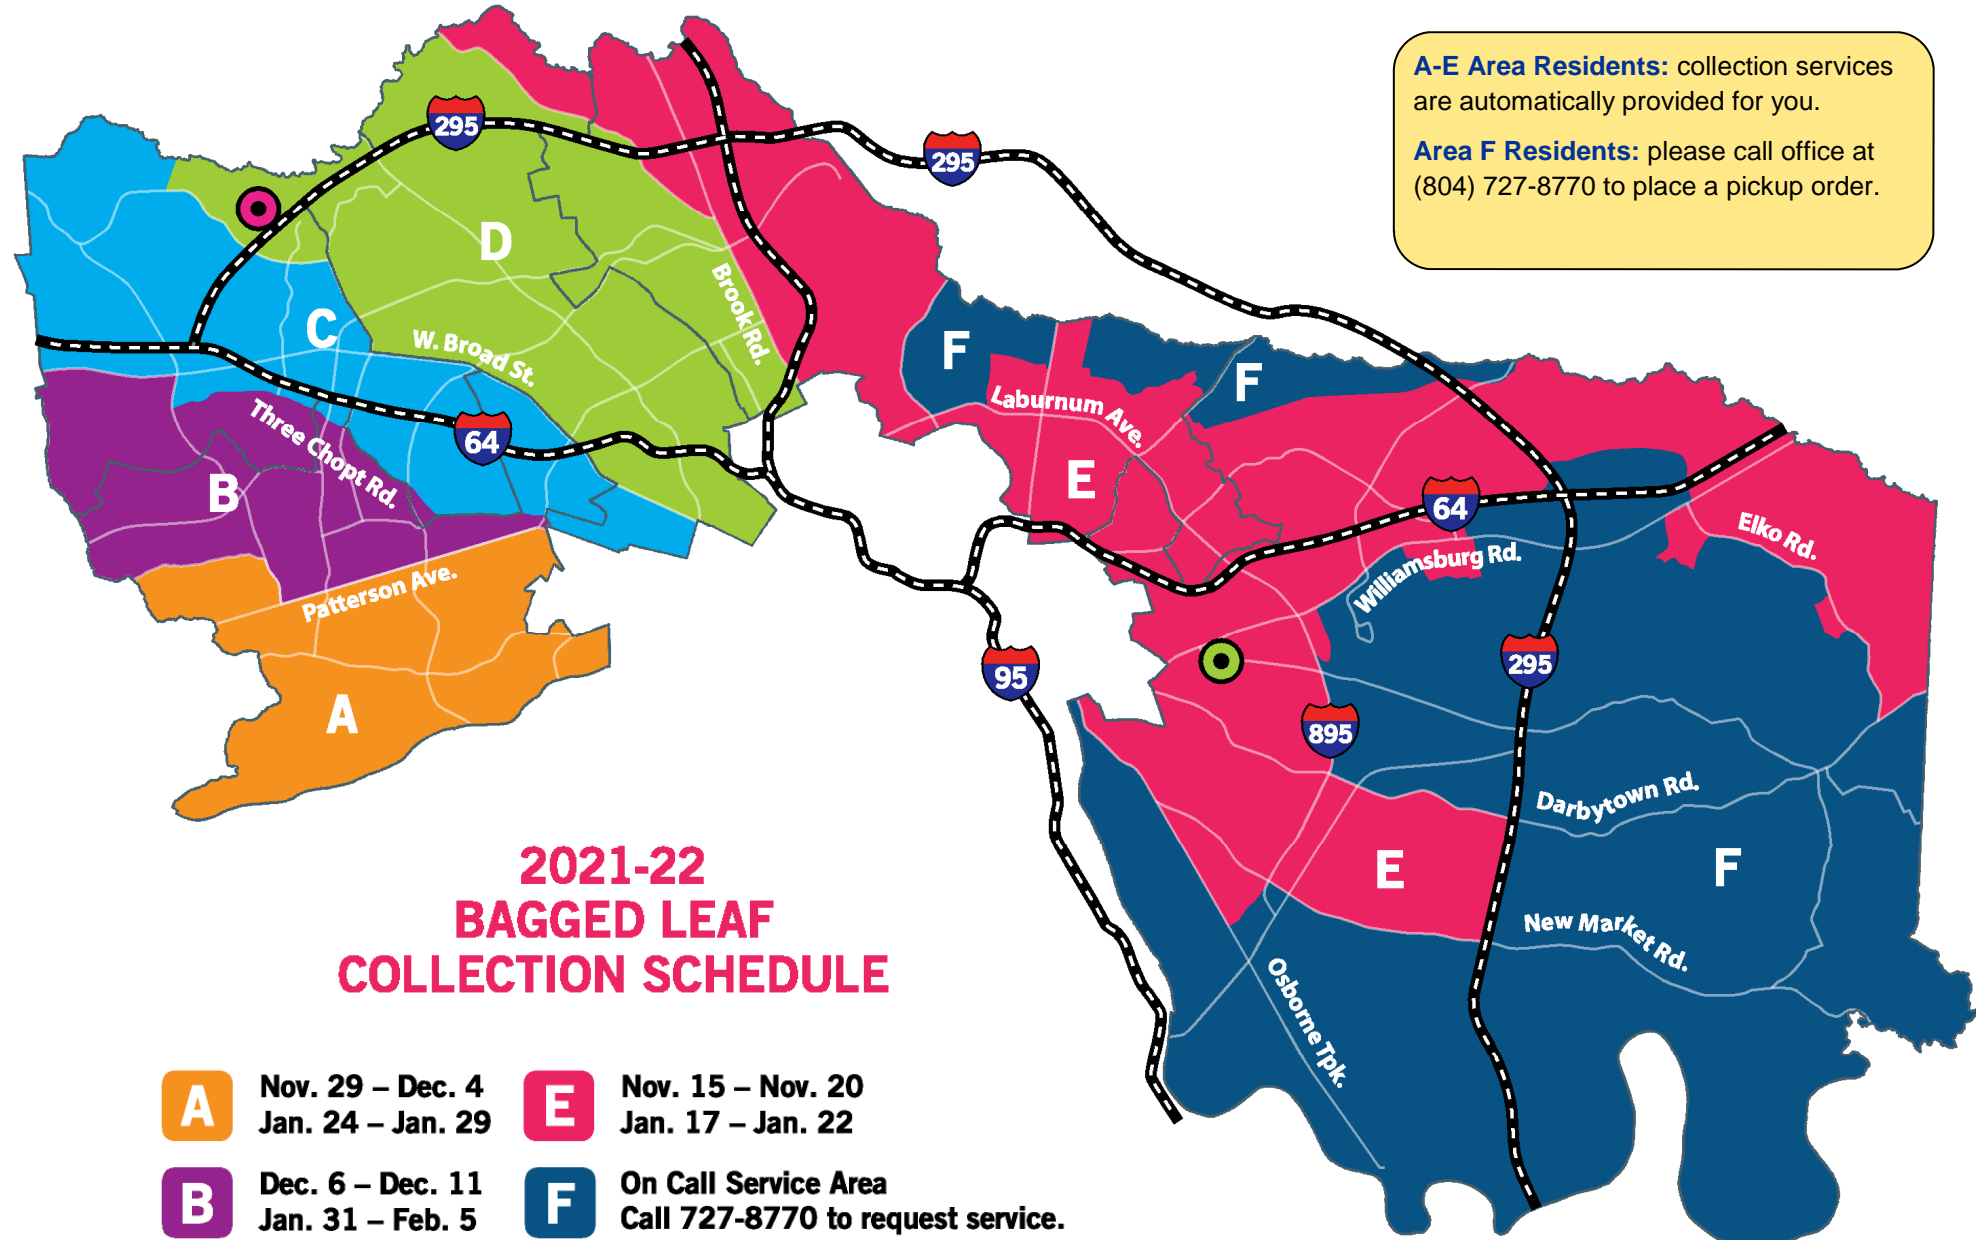

# Bagged Leaf Collection

From November 8 through February 12, crews will collect bagged leaves placed at curb for **FREE**.

## Things to Know:

- Bagged leaves should be on the curb or the edge of the road by **7:00 AM on Monday** of your collection week.
- Our crews will make **one pass** down each street to collect bagged leaves.
- Our employees **cannot** enter your property to remove bags.
- **Bags should only contain leaves**; no garbage or other debris.
- **No limit** on the number of bags you may put out.
- We frequently collect on weekends.
- Please call our office at (804) 727-8770 for missed leaves or more information.

**A-E Area Residents:** collection services are automatically provided for you.  
**Area F Residents:** please call office at (804) 727-8770 to place a pickup order.

## 2021-22 BAGGED LEAF COLLECTION SCHEDULE

<b>A</b> Nov. 29 – Dec. 4 Jan. 24 – Jan. 29	<b>E</b> Nov. 15 – Nov. 20 Jan. 17 – Jan. 22
<b>B</b> Dec. 6 – Dec. 11 Jan. 31 – Feb. 5	<b>F</b> On Call Service Area Call 727-8770 to request service.
<b>C</b> Dec. 13 – Dec. 18 Feb. 7 – Feb. 12	Springfield Road Public-Use Area
<b>D</b> Nov. 8 – Nov. 13 Jan. 10 – Jan. 15	Charles City Road Public-Use Area