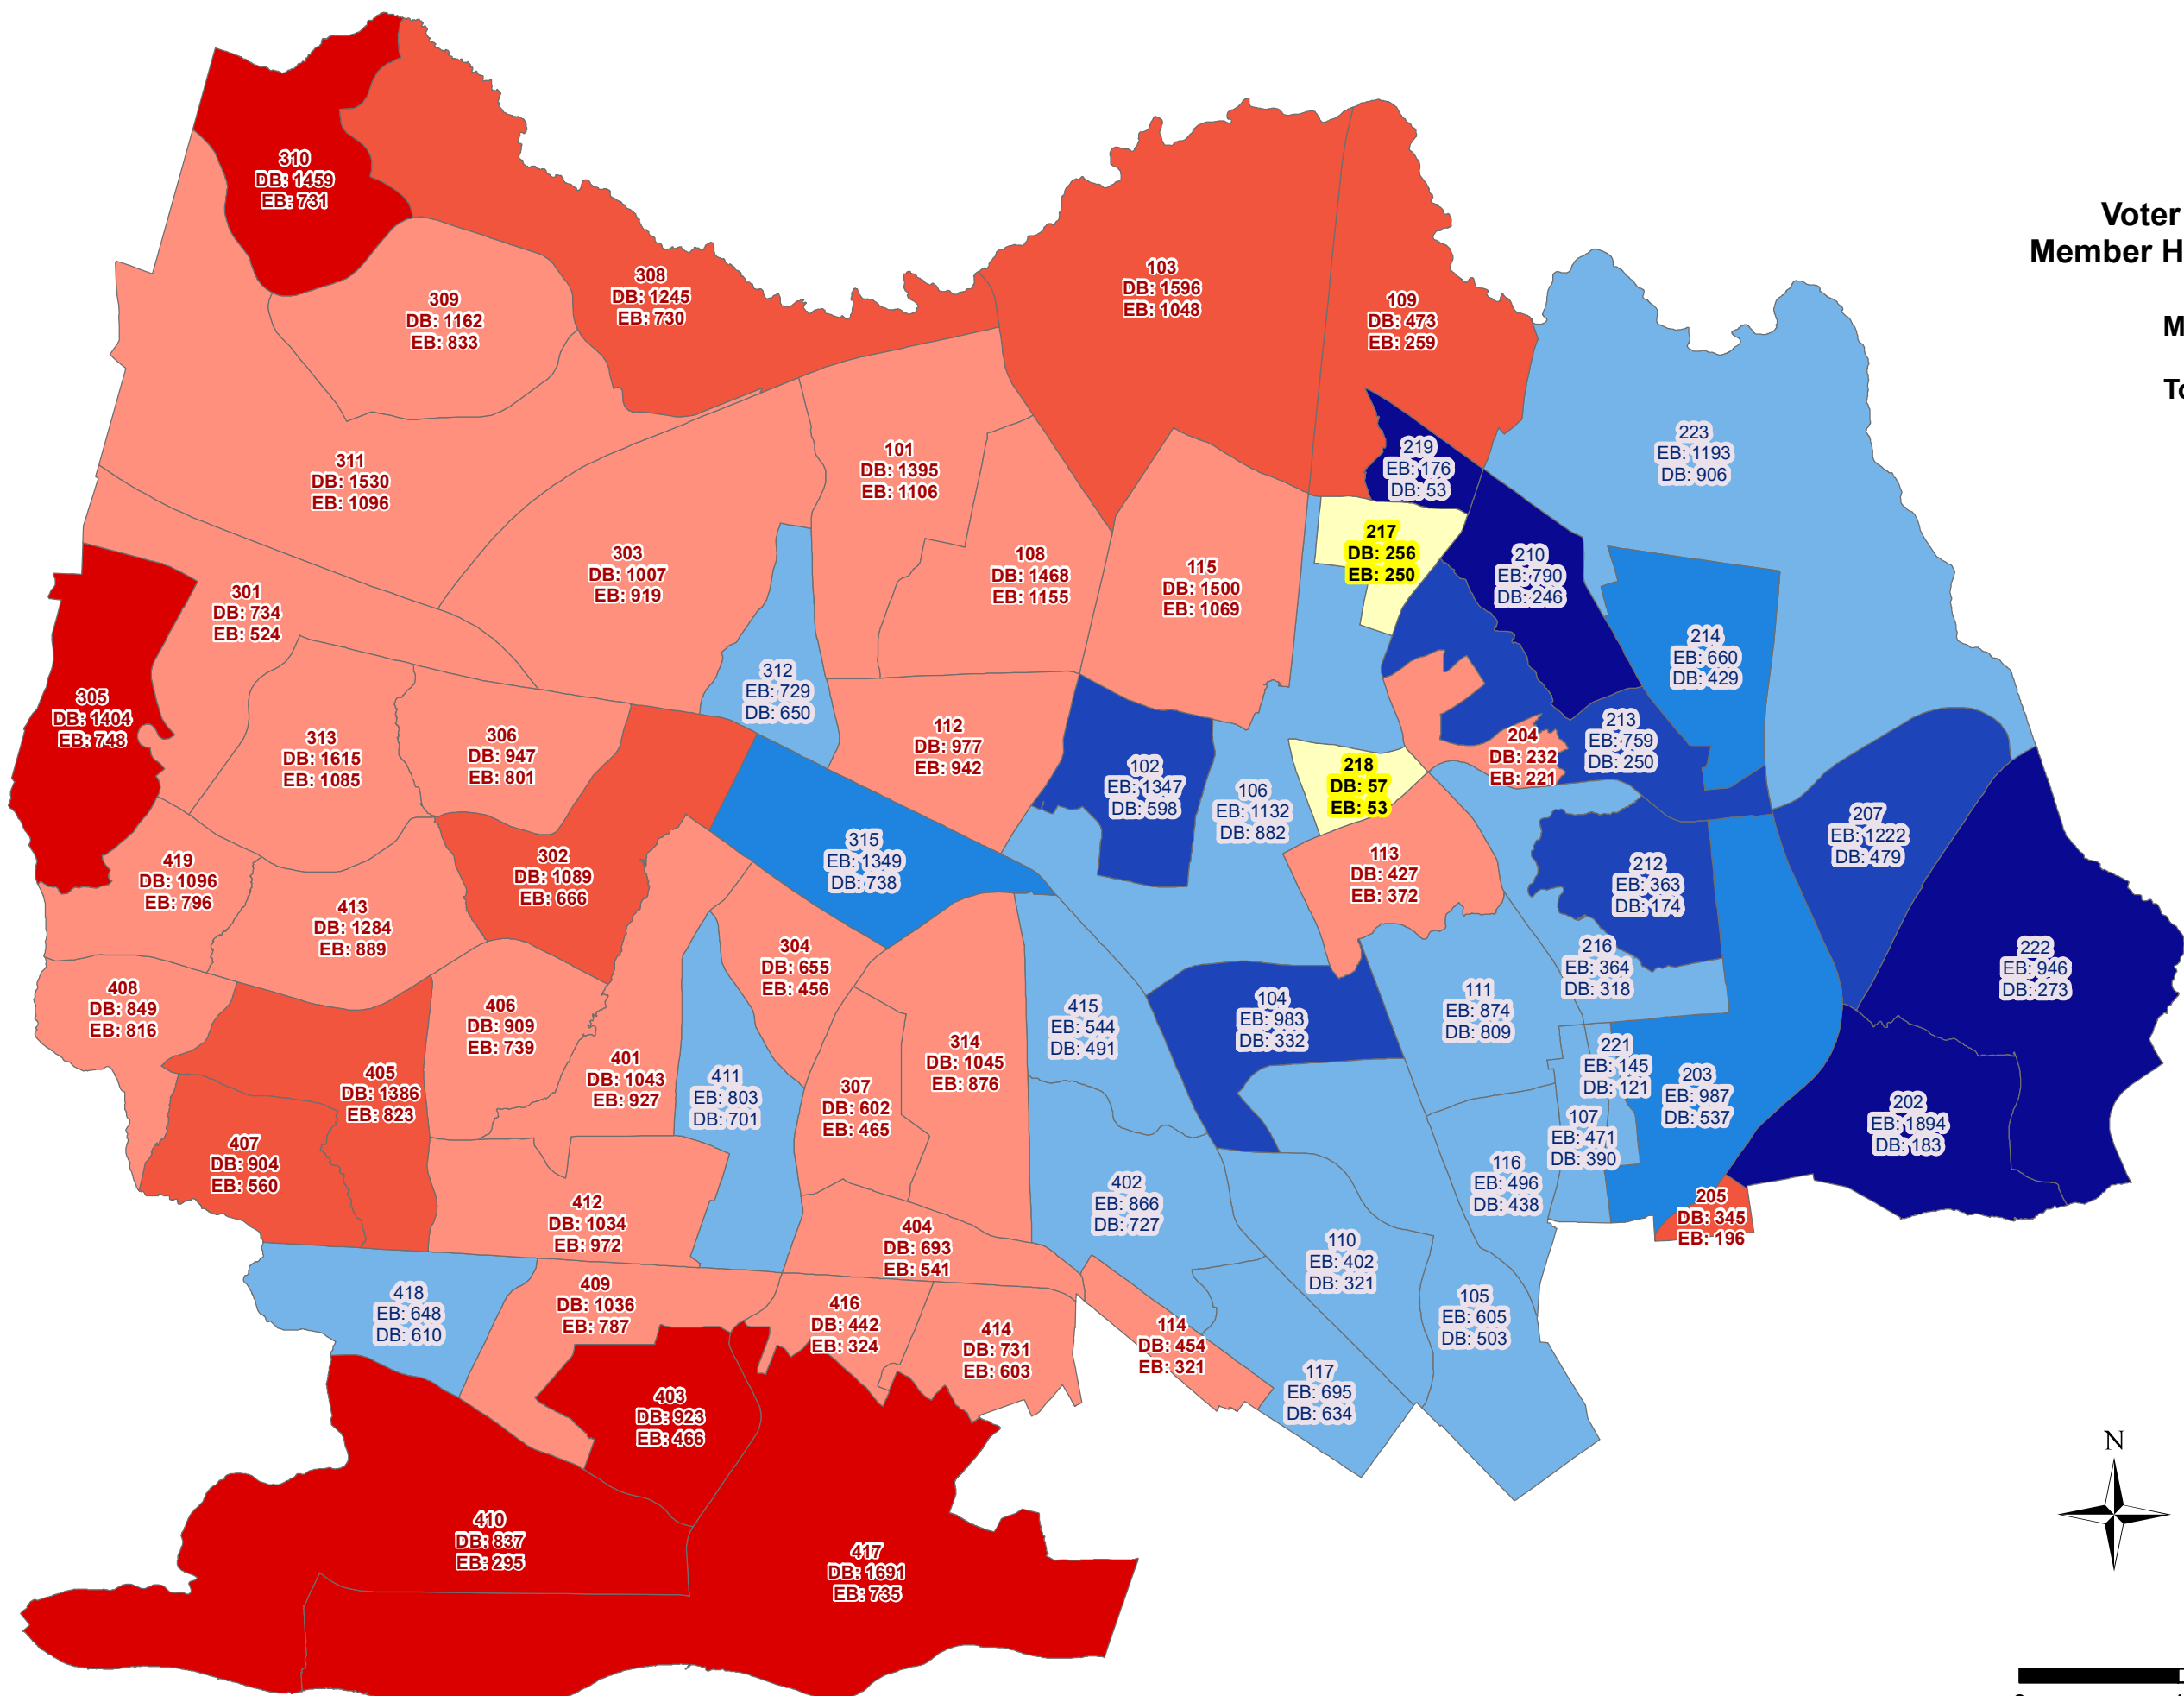

**County of Henrico**  
**2016 November 8**  
**General Election**  
**Voter Registration & Elections Office**  
**Member House of Representatives 4th District**

**Total Ballots Cast for**  
**Member House of Representatives**  
**7th District : 112,283**  
**Total Number of Registered Voters**  
**in Henrico County: 222,051**  
**Total Ballots Cast for :**  
**David A. Brat - R = 56,841**  
**Eileen M. Bedell - D = 55,118**

**Winning Percentage of**  
**Total Ballots Cast for**  
**Member House of Representatives**  
**7th District**

**David A. Brat - R**

- < 51%
- 51% - 60%
- 61% - 65%
- 66% - 74%
- Statistical Tie

**Eileen M. Bedell - D**

- < 51%
- 51% - 60%
- 61% - 65%
- 66% - 75%
- 76% - 91%