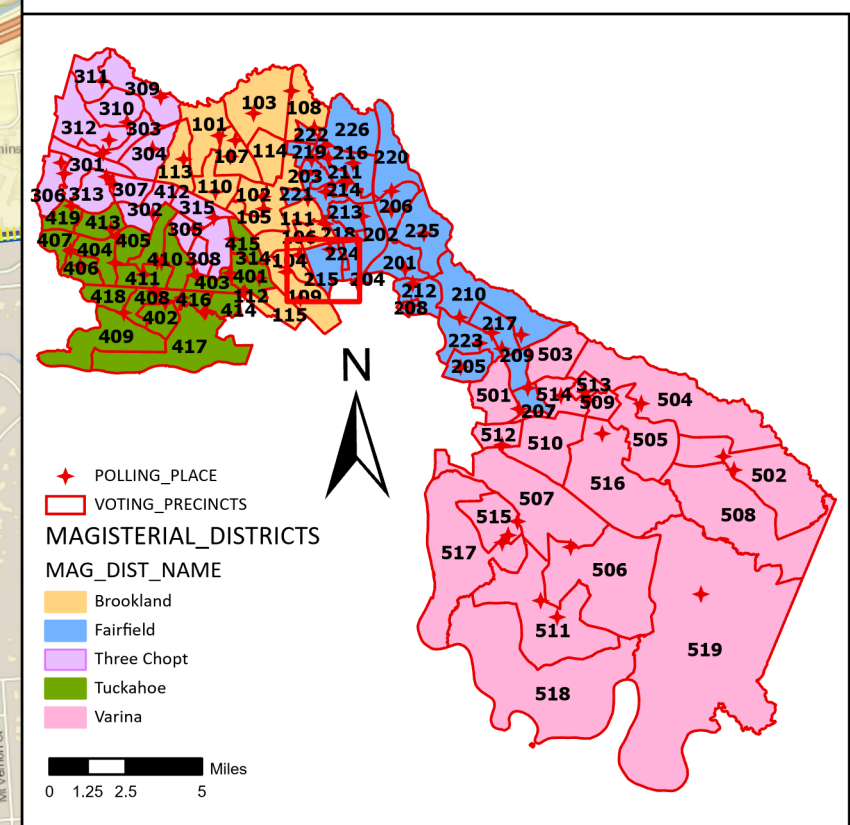

Lakeside-215
MAG_DIST : Fairfield
Lakeside Elementary School
6700 Cedar Croft St
23228, Henrico
C: 4 S: 14 H: 80

- VOTING_PRECINCTS
 - + POLLING_PLACE
 - ||| VP_Others
 - CONGRESSIONAL_DISTRICT_Henrico
 - SENATE_DISTRICT_Henrico
 - HOUSE_DISTRICT_Henrico
- MAGISTERIAL_DISTRICTS**
MAG_DIST_NAME
- Brookland
 - Fairfield
 - Three Chopt
 - Tuckahoe
 - Varina

- + POLLING_PLACE
 - VOTING_PRECINCTS
- MAGISTERIAL_DISTRICTS**
MAG_DIST_NAME
- Brookland
 - Fairfield
 - Three Chopt
 - Tuckahoe
 - Varina