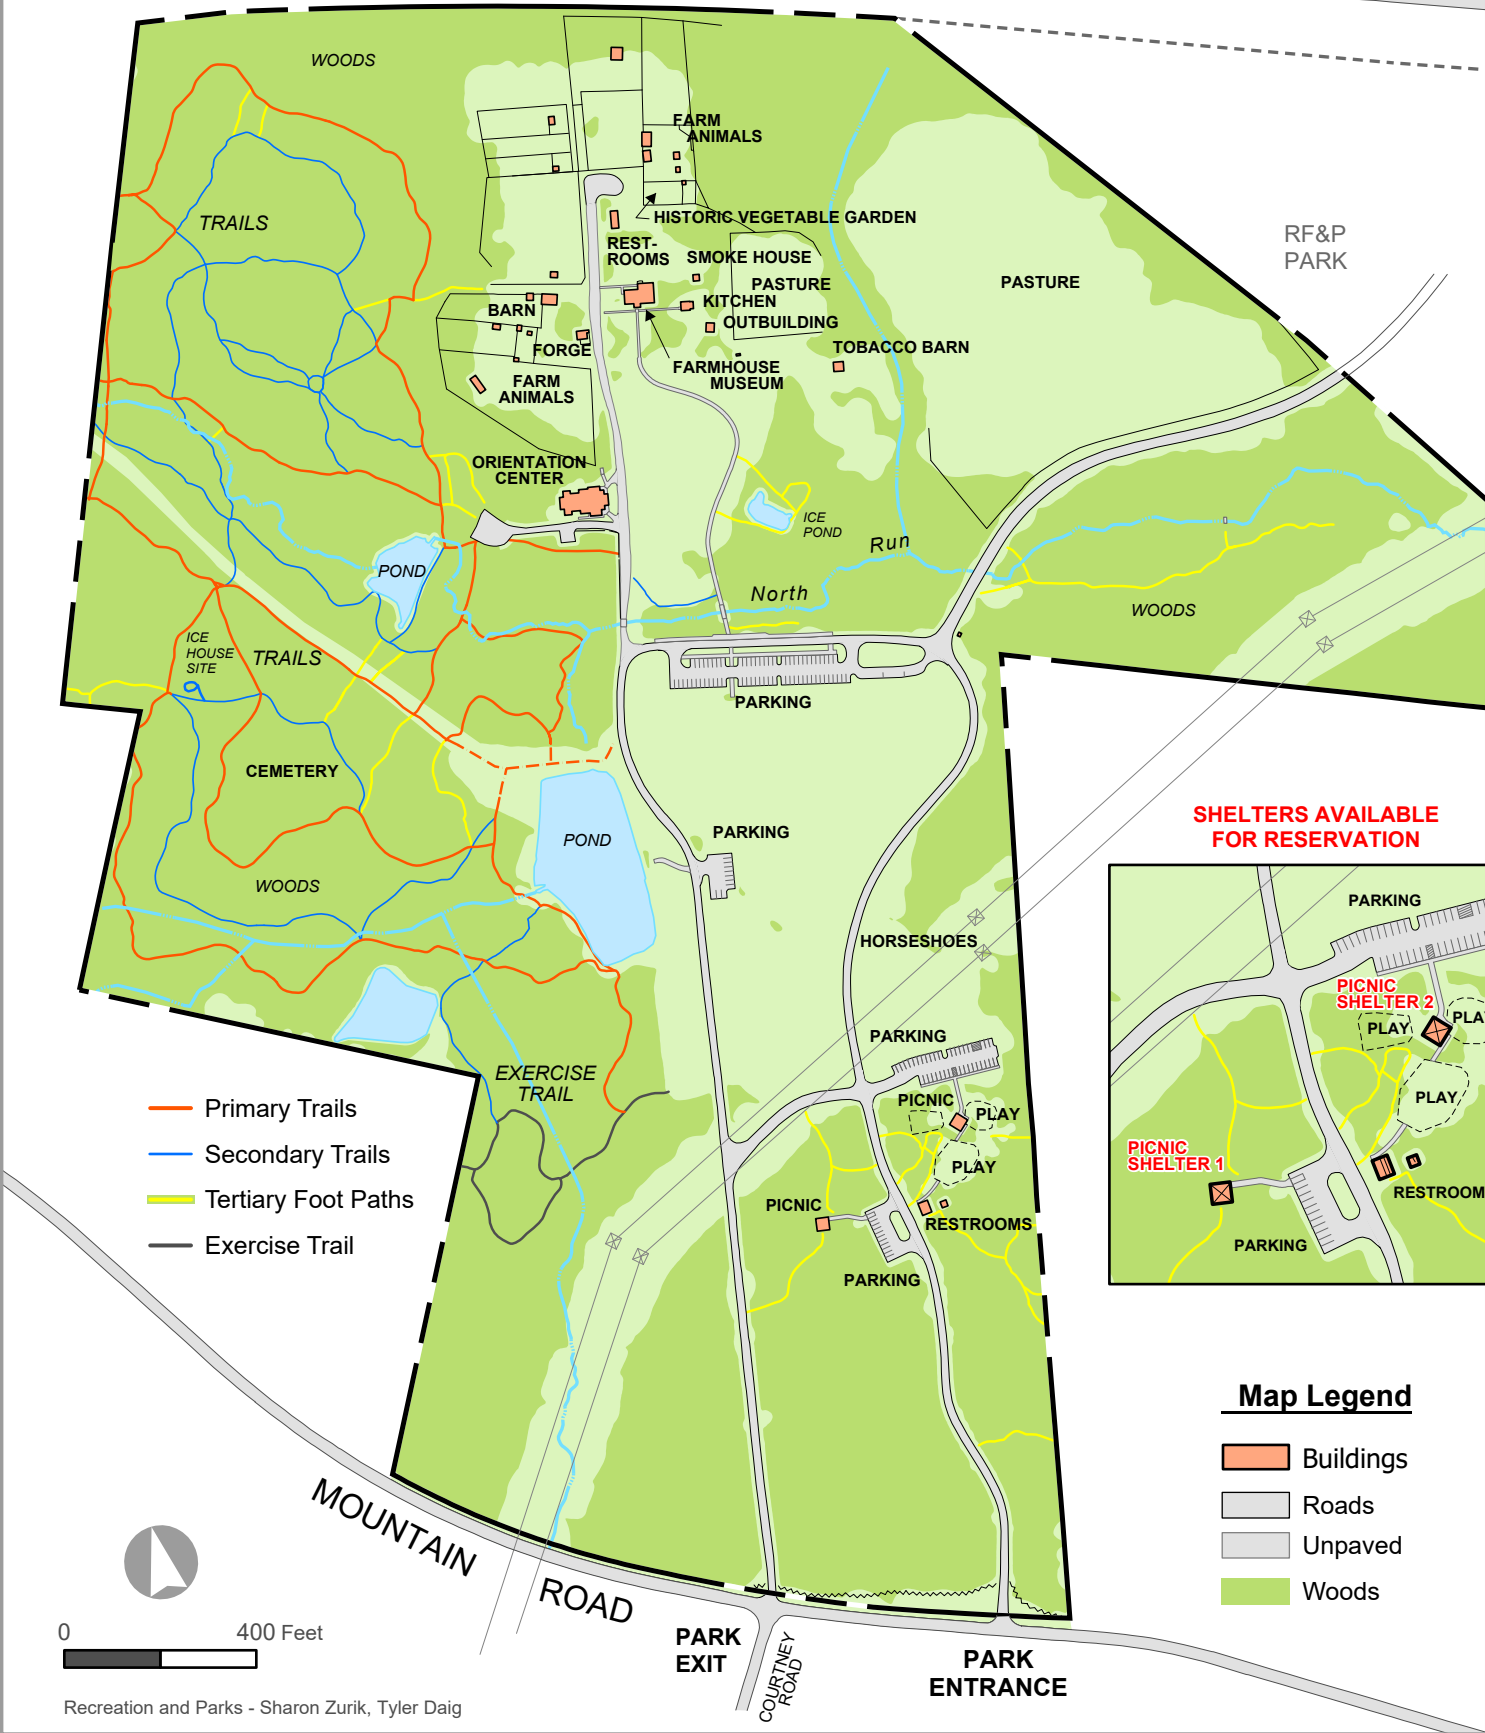

# Crump Park/ Meadow Farm Museum

INTERSTATE 295

- Primary Trails
- Secondary Trails
- Tertiary Foot Paths
- Exercise Trail

SHELTERS AVAILABLE FOR RESERVATION

Map Legend

- Buildings
- Roads
- Unpaved
- Woods

0 400 Feet