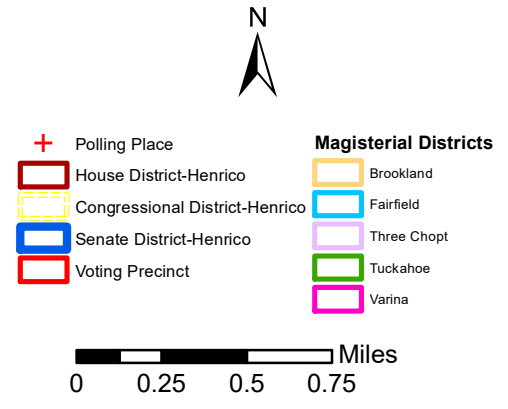

Sandston-516
 Magisterial District: Varina
 Sandston Elementary
 School 7 Naglee Avenue,
 23150, Henrico
 C:4 S:13 H:81

506
 Dorey Park Recreation Center
 7200 Dorey Park Dr