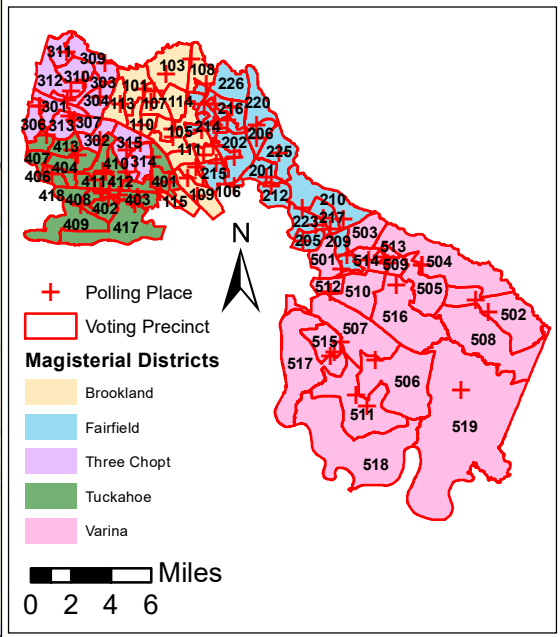

Sandston-516
 Magisterial District: Varina
 Sandston Elementary
 School 7 Naglee Avenue,
 23150, Henrico
 C:4 S:13 H:81

506
 Dorey Park Recreation Center
 7200 Dorey Park Dr