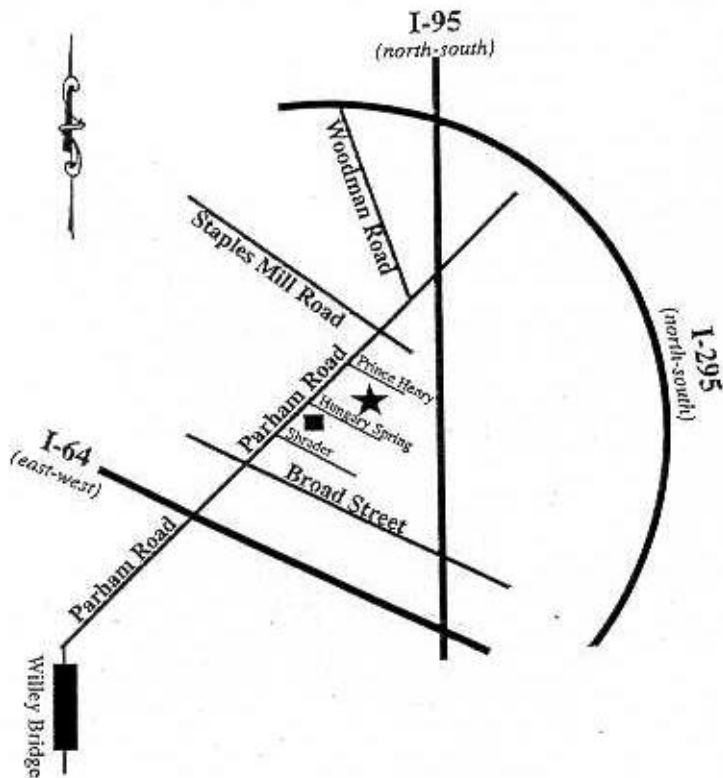

Directions To The Government Center

★ Government Center
4301 E. Parham Road
Richmond, VA 23228

■ Public Safety Building
& Training Facility
7701-7721 E. Parham Road
(Located 0.8 mile west of the Government Center,
on the corner of E. Parham and Shrader roads.)

From the South (Western Chesterfield)

Chippenham Parkway to the Willey Bridge. Once you cross the bridge, the road becomes Parham. From the first stoplight at the foot of the bridge, travel 6.5 miles; take a right onto Prince Henry Drive.

From the South (Petersburg)

I-95 North, exit onto I-64 West. Take Exit #181B (Parham Road North). From the foot of the exit travel 2.2 miles and take a right (at the 6th stoplight) onto Prince Henry Drive.

I-95 South. Take Exit #83B (Parham Road West). From the foot of the exit, travel exactly 4 miles and take a left (at the 7th stoplight) onto Prince Henry Drive.

From I-295

I-295. Take Exit #45B (Woodman Road). Travel 2.0 miles and turn onto Parham Road. Travel 2.0 miles and take a left onto Prince Henry Drive.