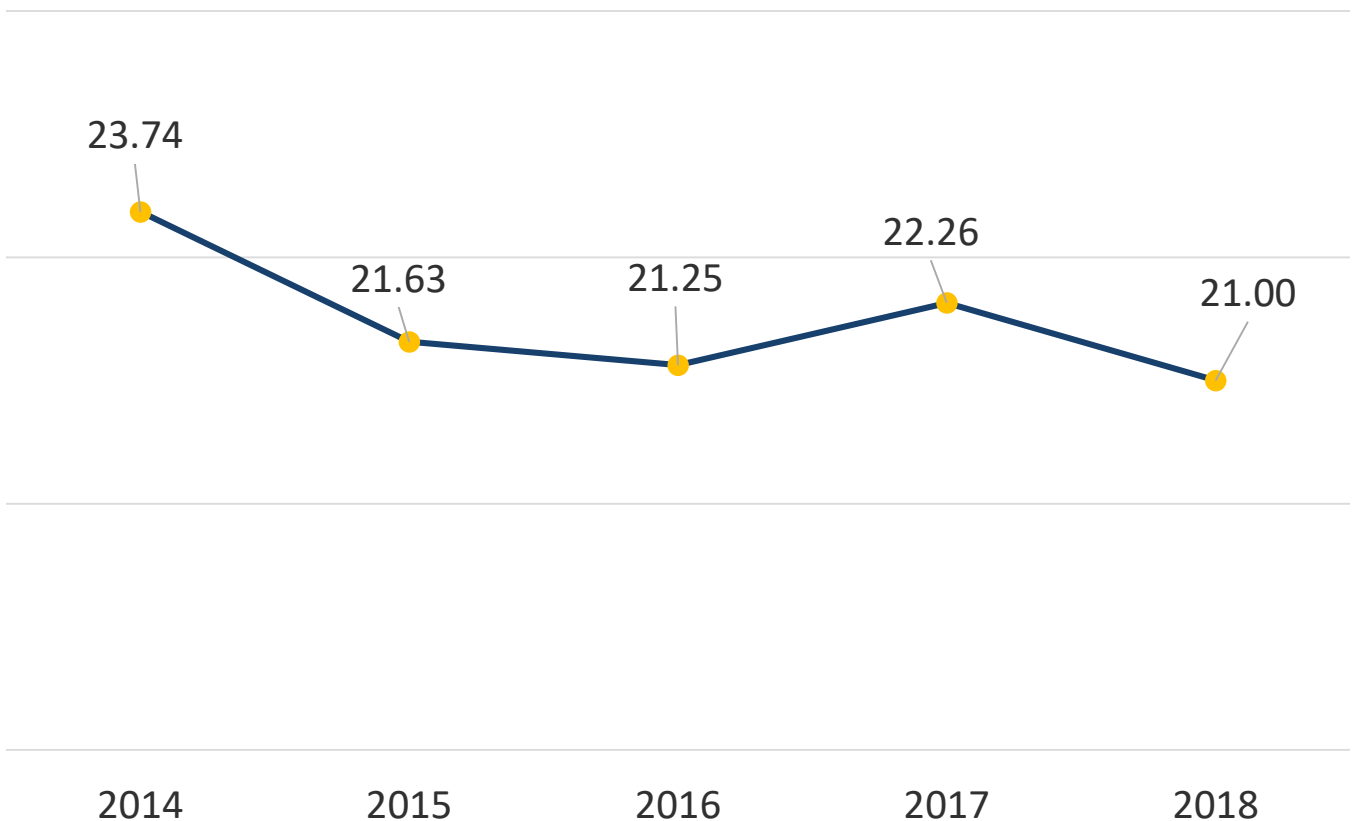

HENRICO COUNTY POLICE DIVISION

2018 CRIME REPORT

BROOKLAND DISTRICT CRIME RATE

Based on District's Henrico 3-C Population Estimate of 68,872.

● Part I Crime Rate Per 1,000 Residents

HENRICO COUNTY POLICE DIVISION