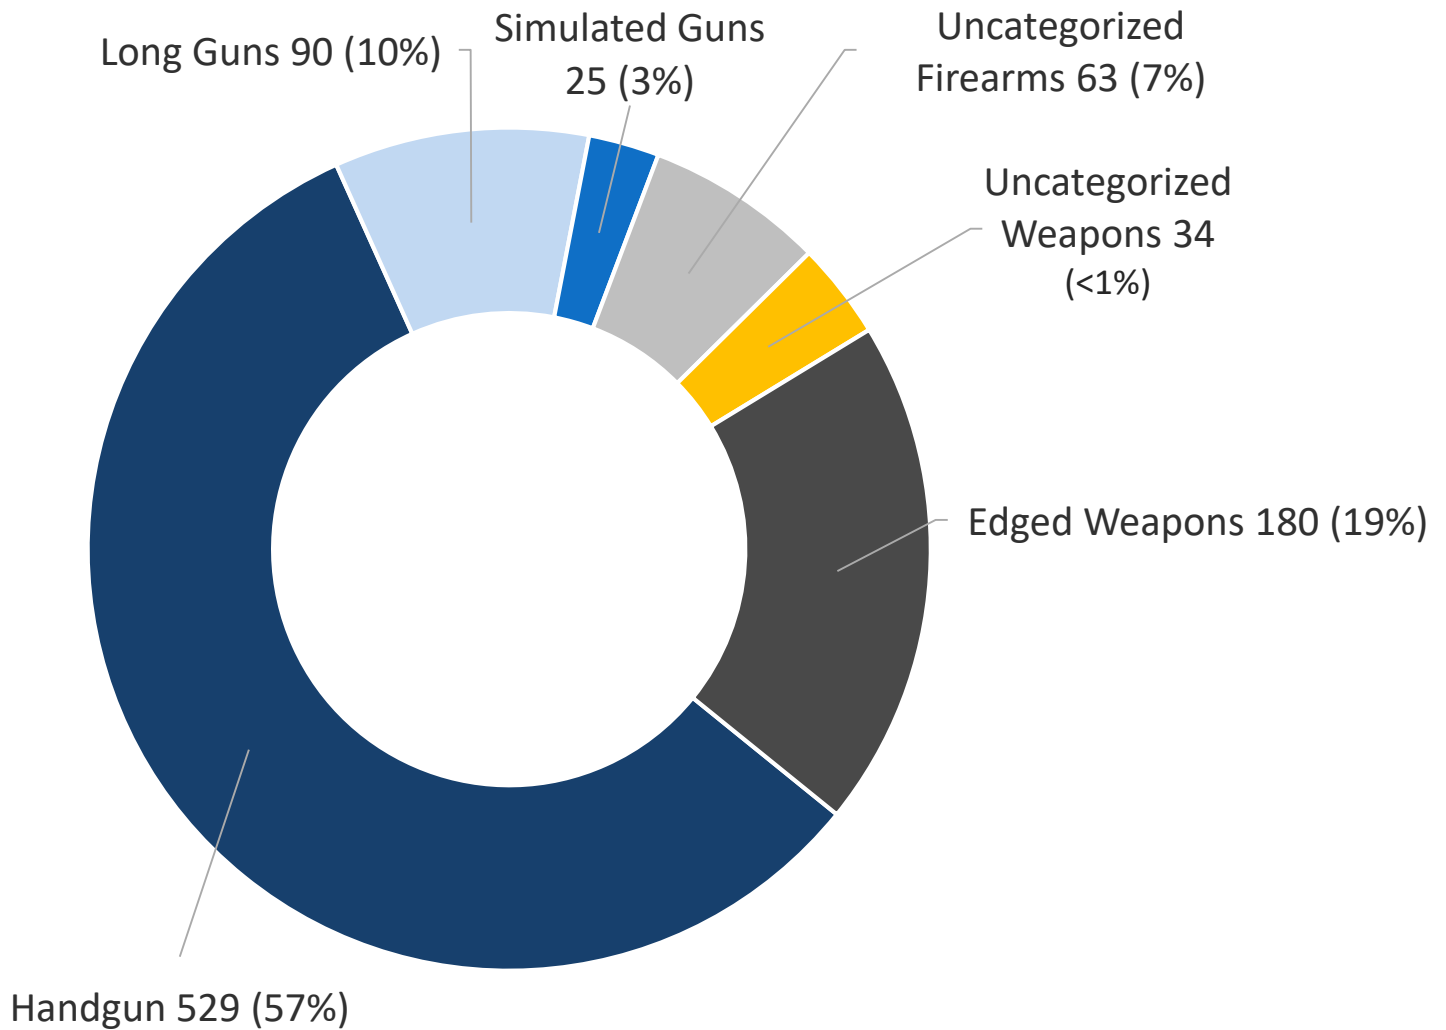

HENRICO COUNTY POLICE DIVISION

2018 CRIME REPORT

WEAPONS SEIZED IN 2018

Includes weapons that were confiscated, seized as evidence, found and recovered.