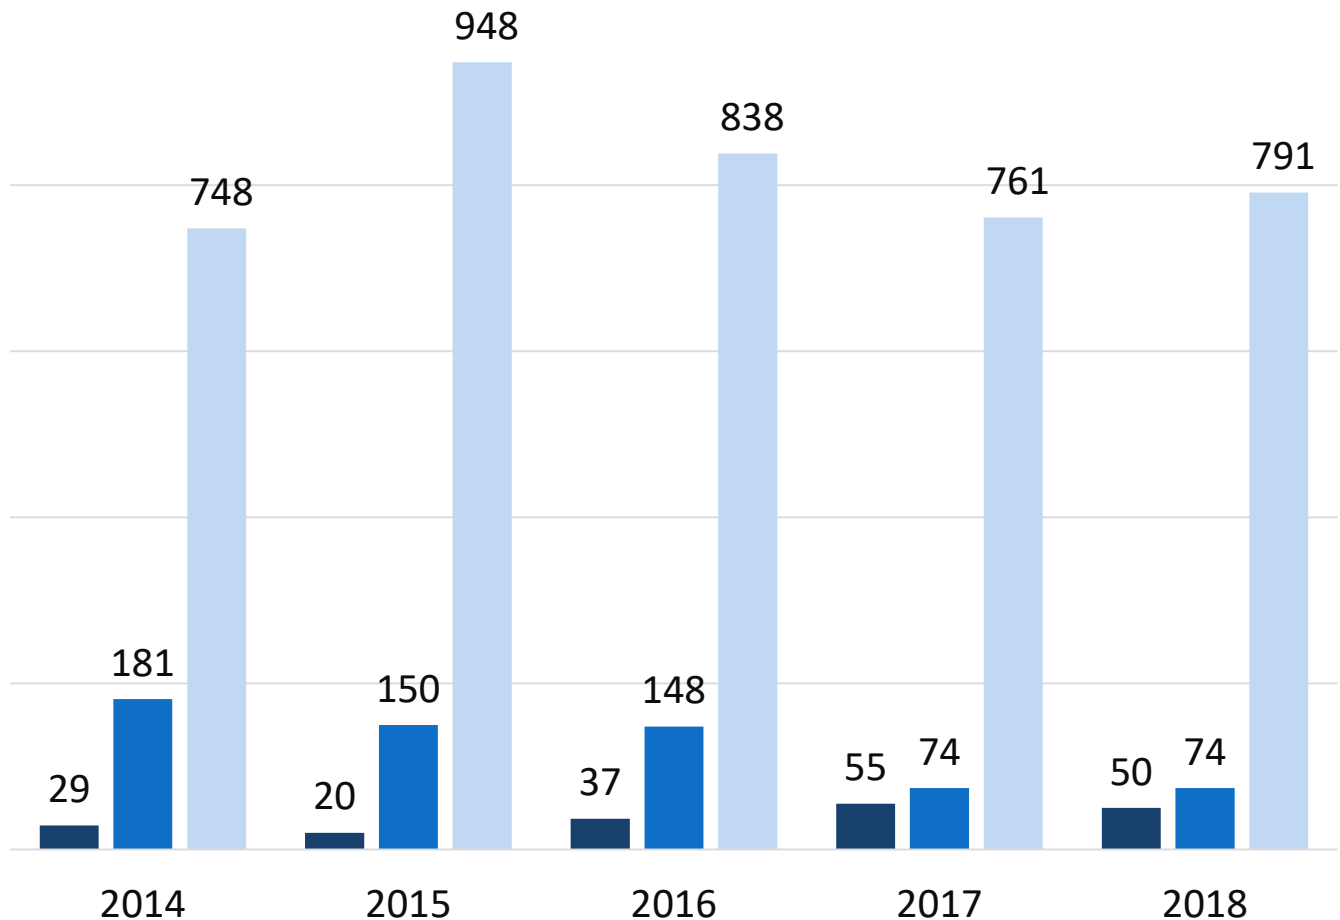

HENRICO COUNTY POLICE DIVISION

2018 CRIME REPORT

TUCKAHOE DISTRICT OFFENSES

PART I NON-VIOLENT OFFENSES

■ Motor Vehicle Theft ■ Burglary ■ Larceny