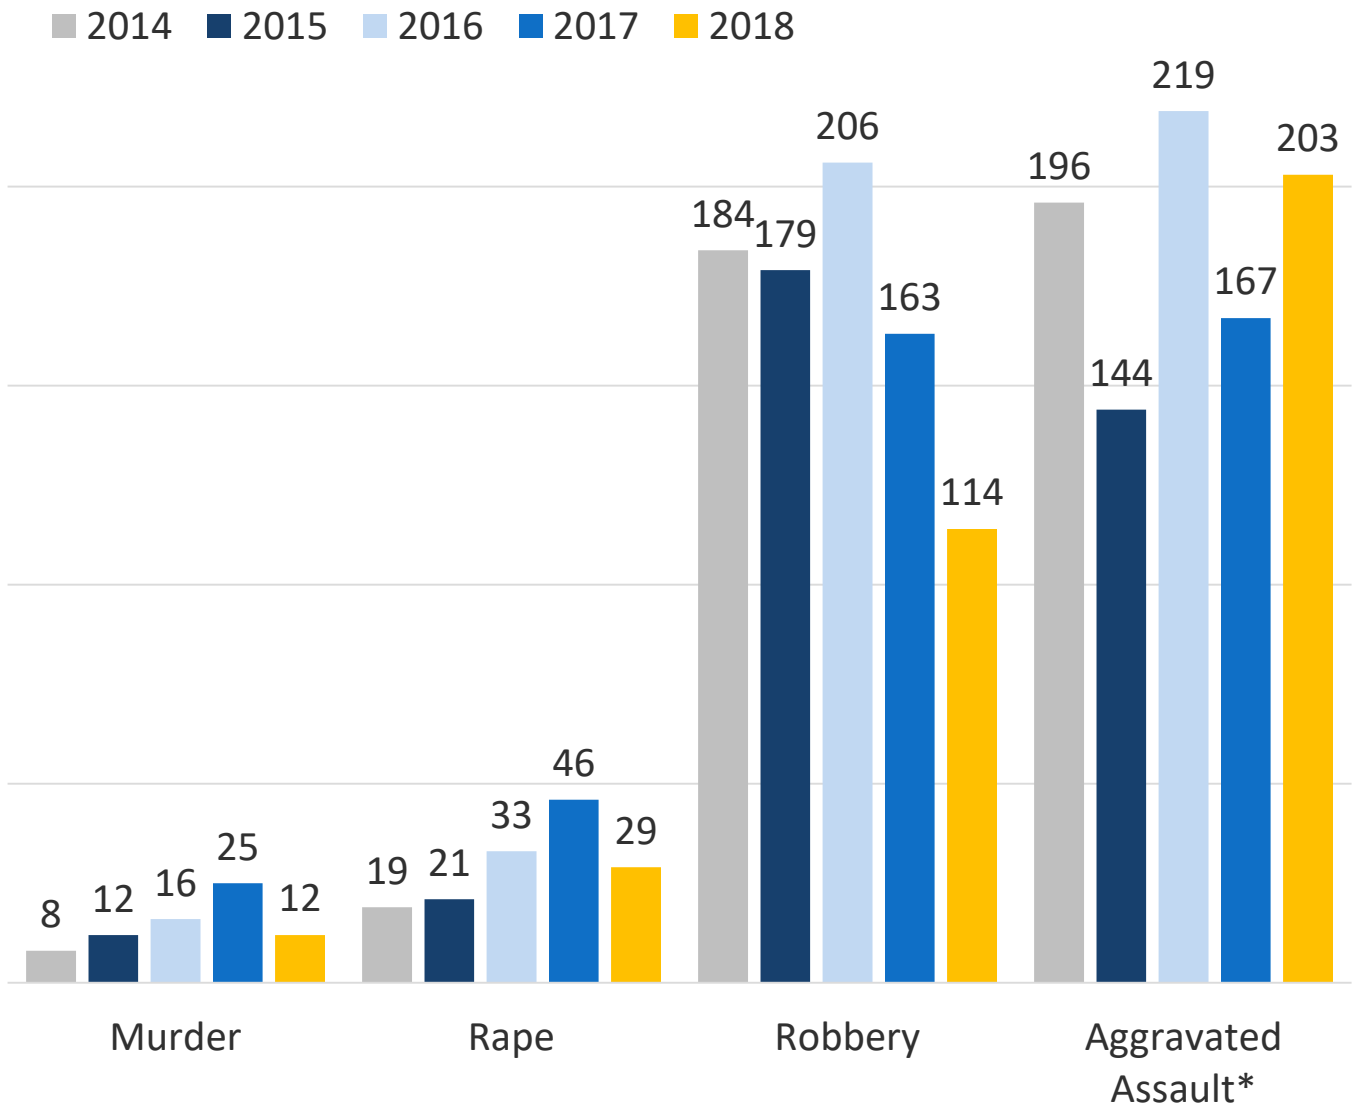

24.67 Crimes Per Thousand Residents in CY2018

HENRICO COUNTY POLICE DIVISION

2018 CRIME REPORT

VIOLENT CRIME TREND

There has been A 12% decrease in Part I Violent Crime from 2014.

● Total Part I Violent Crime

HENRICO COUNTY POLICE DIVISION

2018 CRIME REPORT

VIOLENT OFFENSES BY TYPE

**Does not include Brandishing of Firearm offenses*

HENRICO COUNTY POLICE DIVISION

2018 CRIME REPORT

NON-VIOLENT CRIME TREND

Non-Violent Crime Trend includes 33 arson offenses that occurred in 2018.