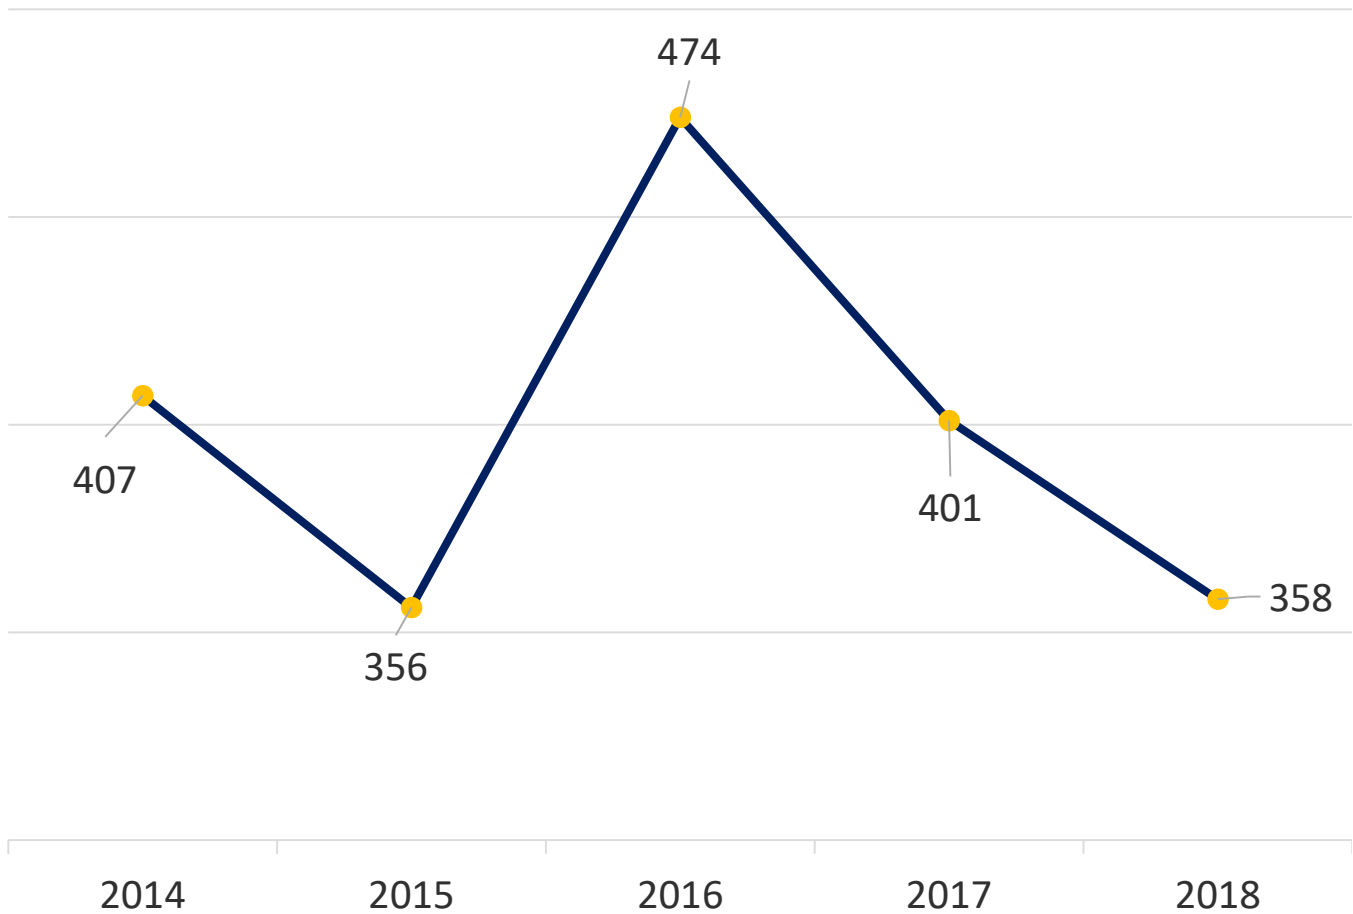

24.67 Crimes Per Thousand Residents in CY2018

HENRICO COUNTY POLICE DIVISION

2018 CRIME REPORT

VIOLENT CRIME TREND

There has been A 12% decrease in Part I Violent Crime from 2014.

● Total Part I Violent Crime