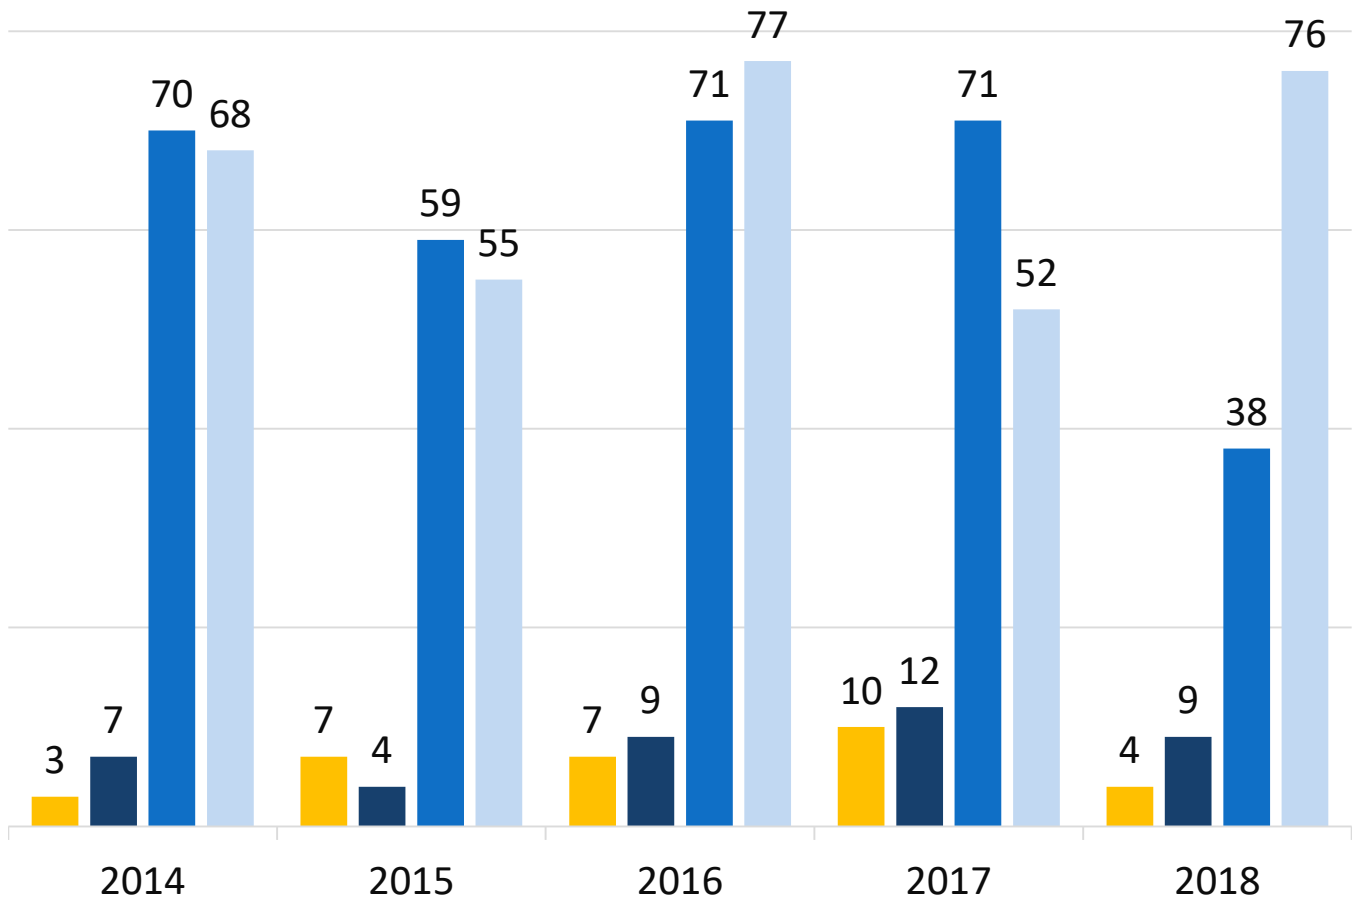

■ Motor Vehicle Theft ■ Burglary ■ Larceny

HENRICO COUNTY POLICE DIVISION

2018 CRIME REPORT

FAIRFIELD DISTRICT CRIME RATE

Based on District's Henrico 3-C
Population Estimate of 65,874.

● Part I Crime Rate Per 1,000 Residents

HENRICO COUNTY POLICE DIVISION

2018 CRIME REPORT

FAIRFIELD DISTRICT OFFENSES

PART I VIOLENT OFFENSES

■ Murder ■ Rape ■ Robbery ■ Aggravated Assault

HENRICO COUNTY POLICE DIVISION

2018 CRIME REPORT

FAIRFIELD DISTRICT OFFENSES