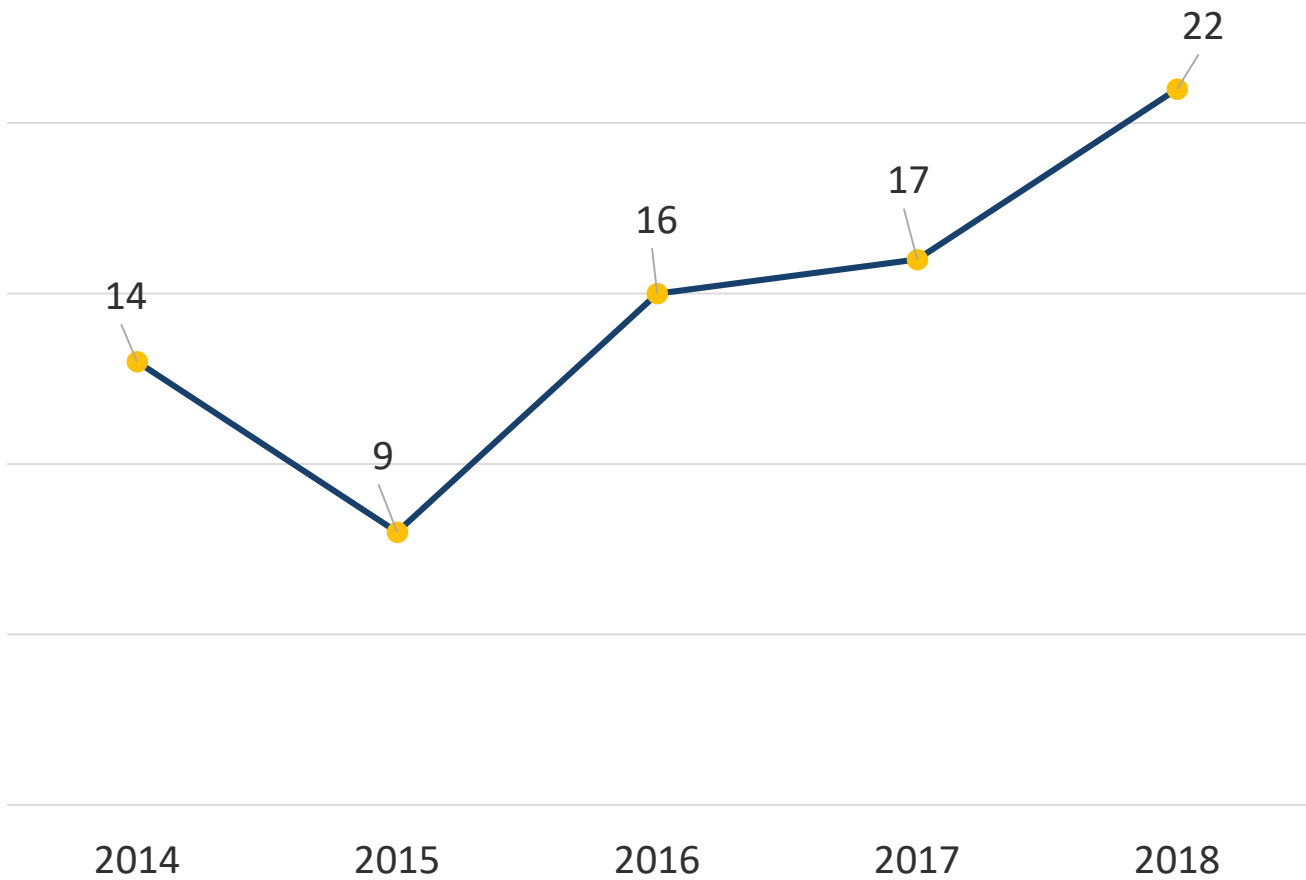

HENRICO COUNTY POLICE DIVISION

2018 CRIME REPORT

TRAFFIC FATALITIES

● Traffic Fatalities

Traffic fatalities reported here are those investigated by Henrico Police and do not include those investigated by Virginia State Police.

HENRICO COUNTY POLICE DIVISION

2018 CRIME REPORT

2018 TOP TRAFFIC CRASH LOCATIONS BY STATION

RANK	SOUTH STATION LOCATIONS	REPORTABLE CRASHES
1	S. Laburnum Ave. and Gay Ave.	15
2	S. Laburnum Ave. between Gay Ave. and Jan Rd.	12
3	Creighton Rd. and N. Laburnum Ave.	11
4	5001 Nine Mile Rd. between Kenway Ave. and Cedar Fork Rd.	11
5	Evergreen Rd. and Nine Mile Rd.	10
6	Masonic Ln. and Nine Mile Rd.	10
7	N. Laburnum Ave. and Nine Mile Rd.	10
8	S. Laburnum Ave. between Crossover and Williamsburg Rd.	10
9	Nine Mile Rd. and Echo Ave.	9
10	S. Airport Dr. and Williamsburg Rd.	9