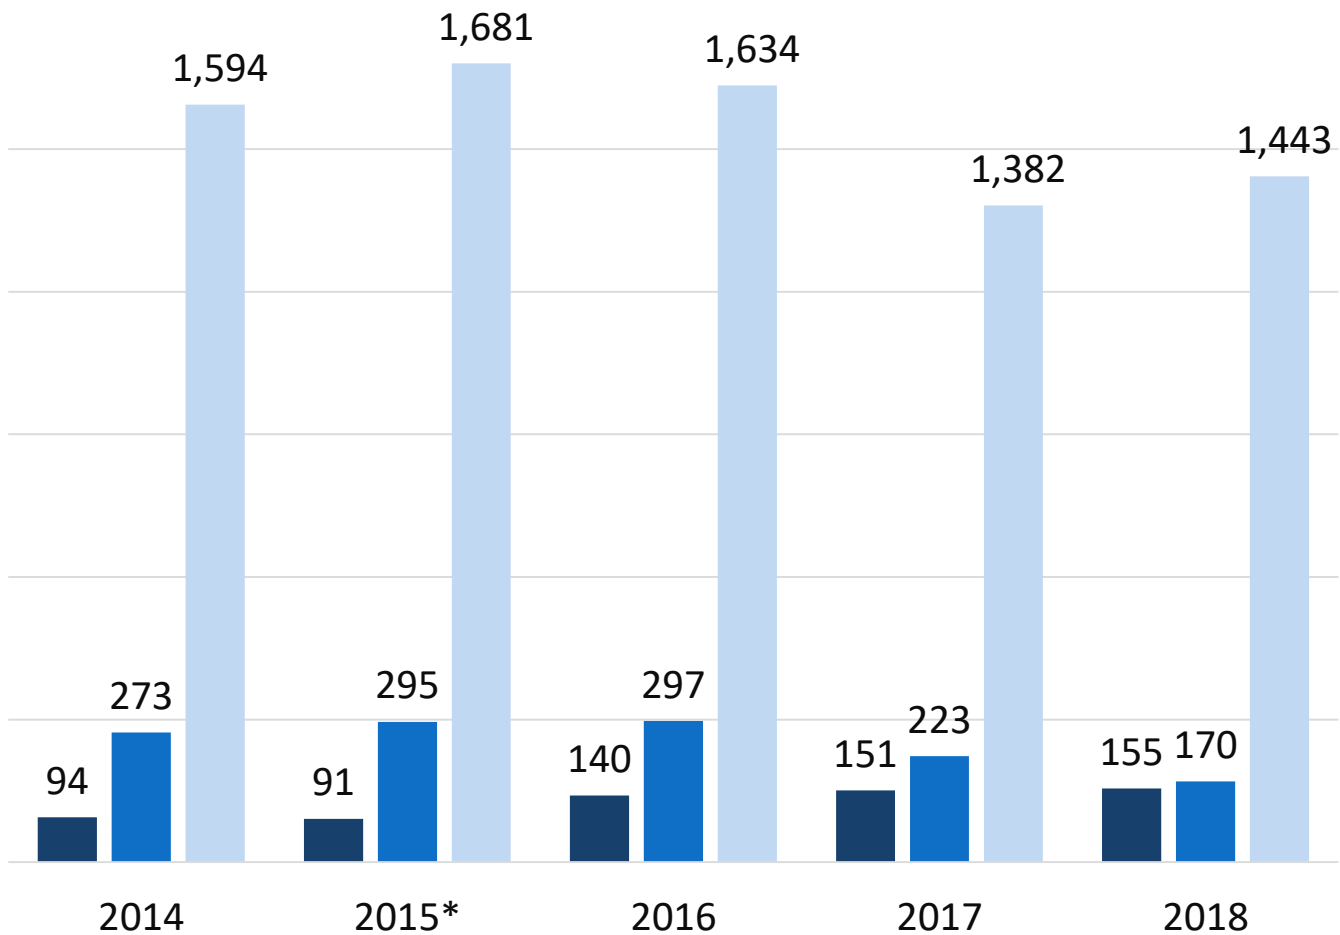

HENRICO COUNTY POLICE DIVISION

2018 CRIME REPORT

VARINA DISTRICT OFFENSES

PART I NON-VIOLENT OFFENSES

■ Motor Vehicle Theft ■ Burglary ■ Larceny

*This data was published incorrectly in the 2015 and 2016 Crime Reports; it has been updated for this report.