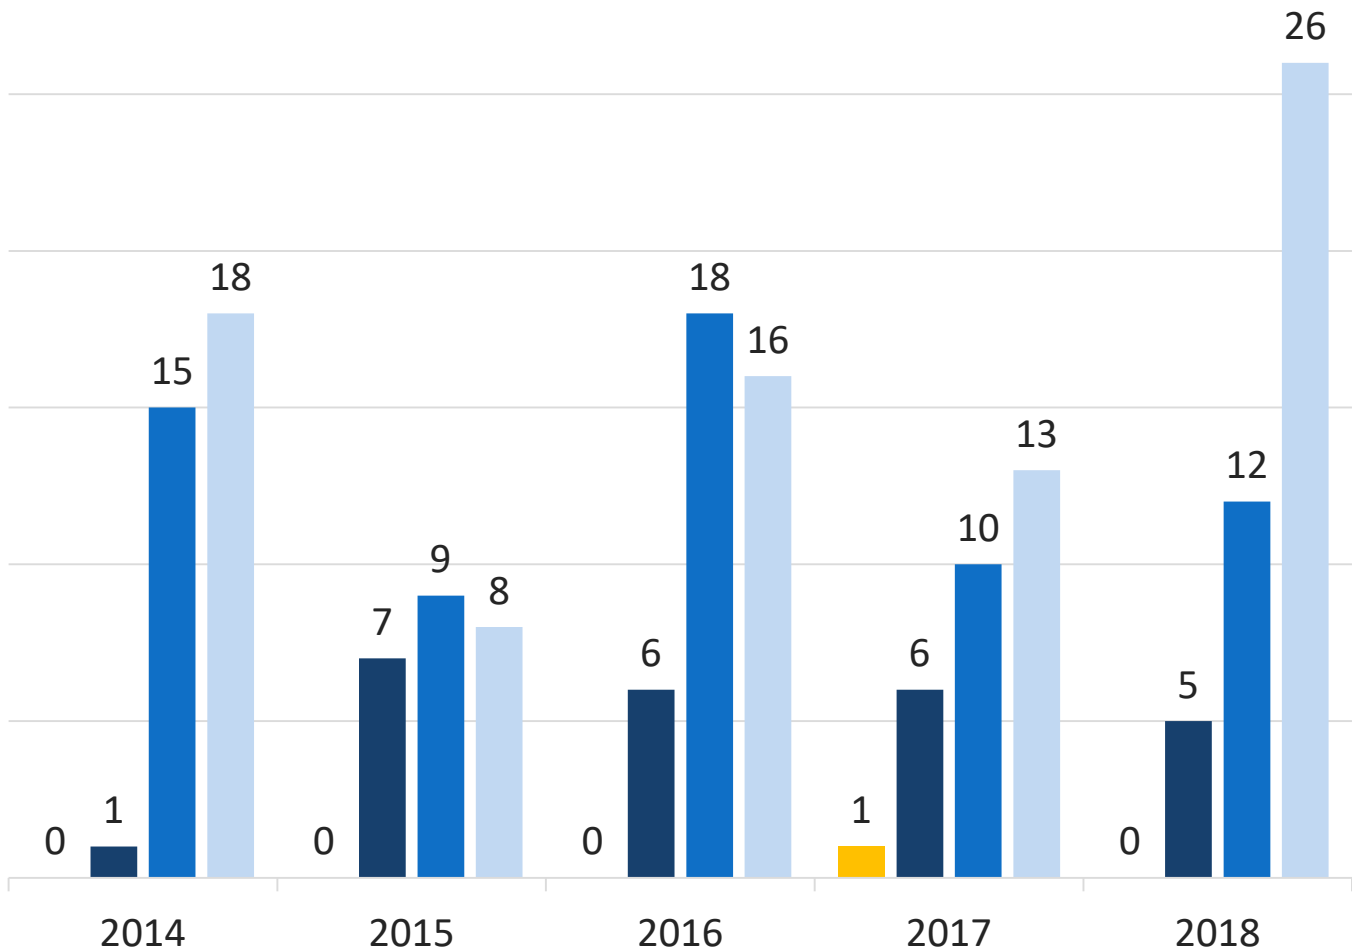

● Part I Crime Rate Per 1,000 Residents

HENRICO COUNTY POLICE DIVISION

2018 CRIME REPORT

THREE CHOPT DISTRICT OFFENSES

PART I VIOLENT OFFENSES

■ Murder ■ Rape ■ Robbery ■ Aggravated Assault

HENRICO COUNTY POLICE DIVISION