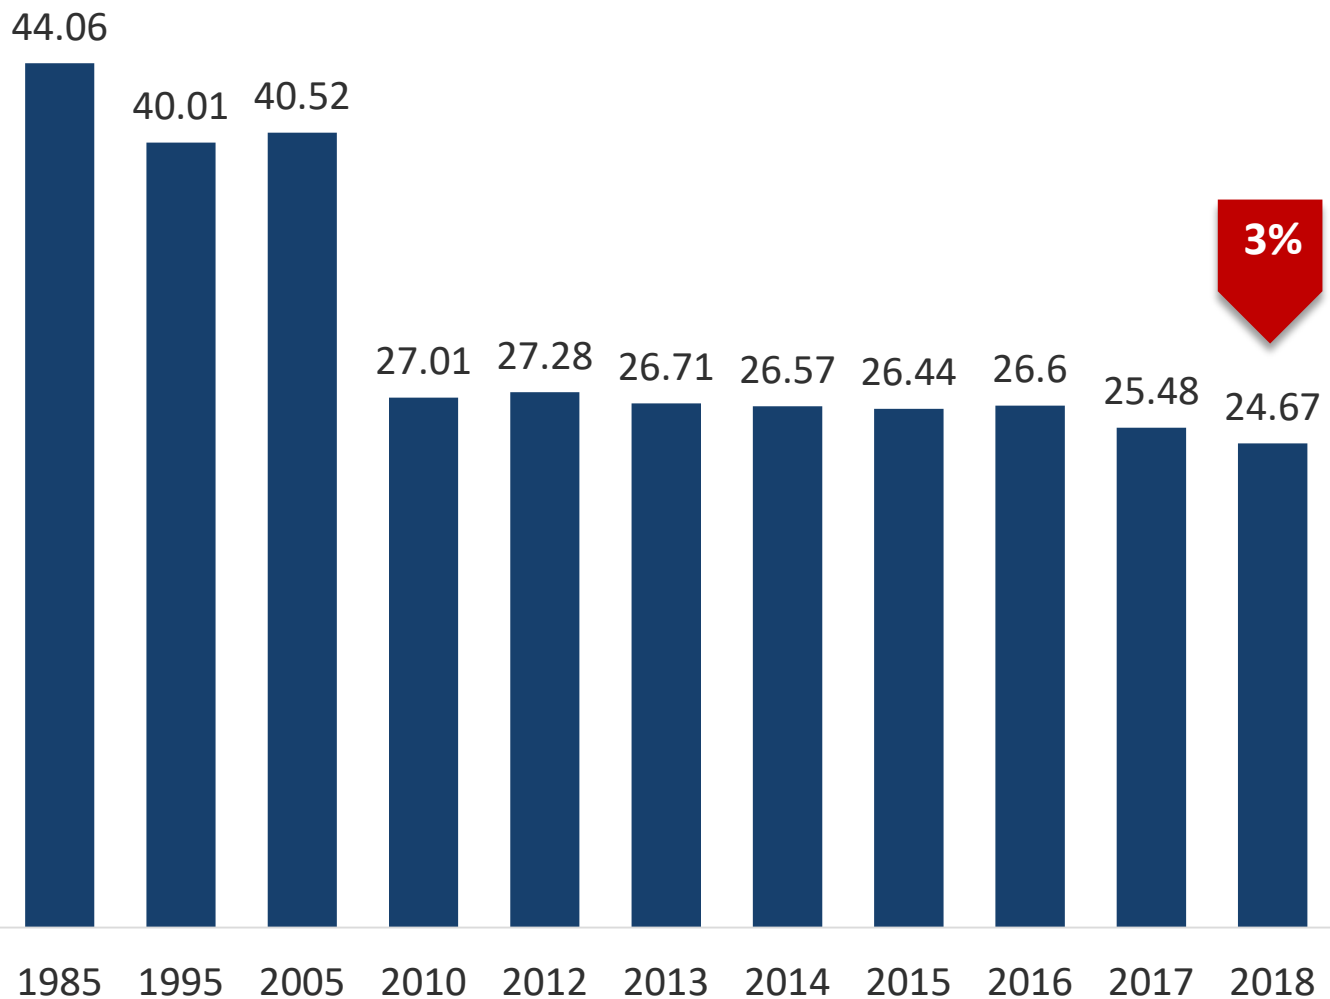

HENRICO COUNTY POLICE DIVISION

2018 CRIME REPORT

HENRICO COUNTY CRIME RATE

The 2018 Crime Rate is based on the most current Henrico County Planning 3-C population estimate of 335,283.

■ Part I Crime Rate Per 1,000 Residents