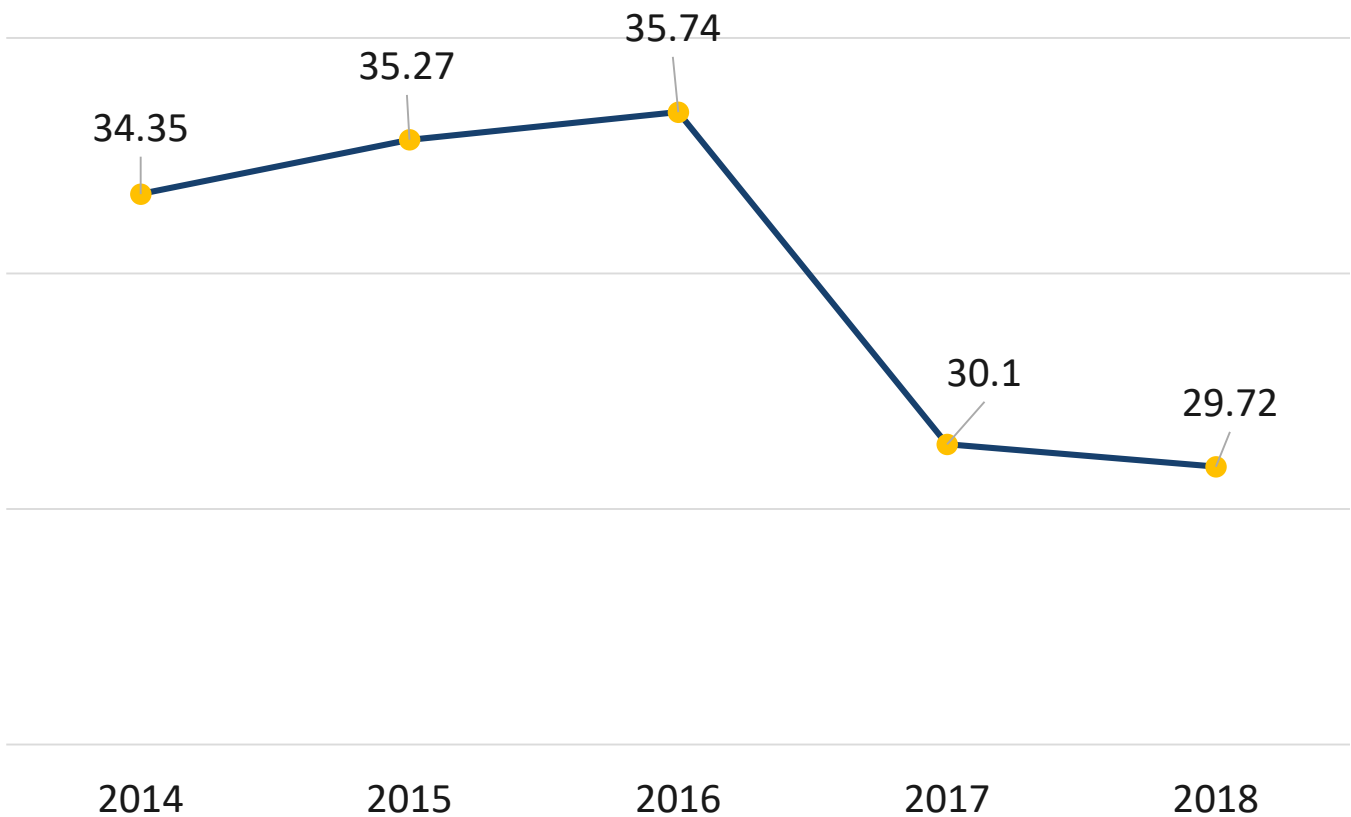

■ Motor Vehicle Theft ■ Burglary ■ Larceny

HENRICO COUNTY POLICE DIVISION

2018 CRIME REPORT

VARINA DISTRICT CRIME RATE

Based on District's Henrico 3-C
Population Estimate of 63,079.

● Part I Crime Rate Per 1,000 Residents