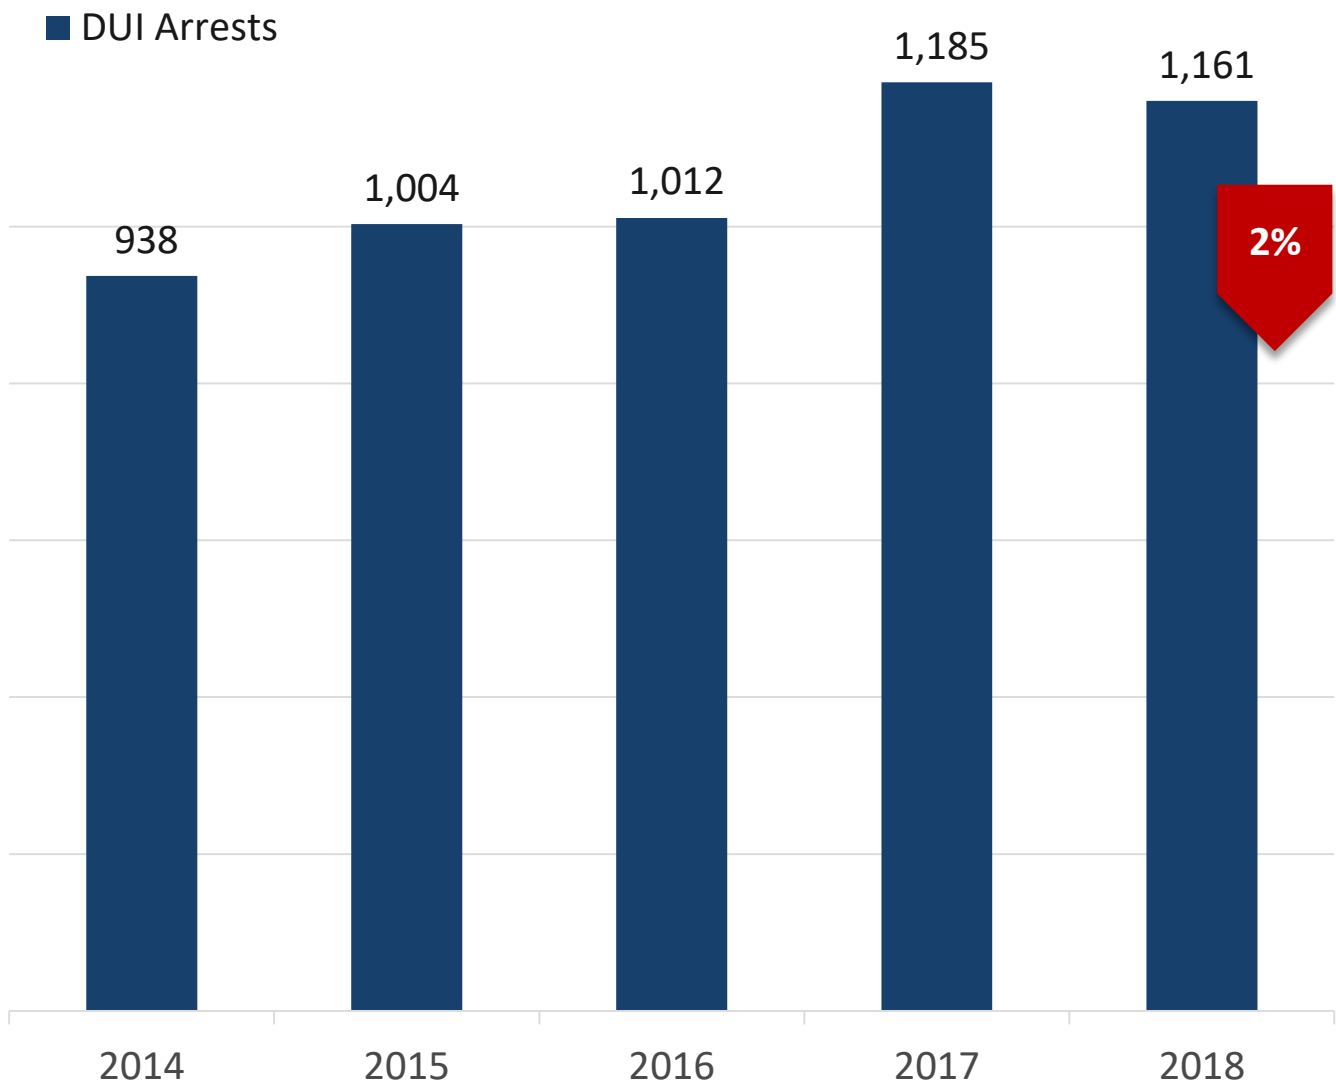

2018 CRIME REPORT

TOTAL JUVENILE CHARGES

HENRICO COUNTY POLICE DIVISION

2018 CRIME REPORT

DUI CHARGES

Includes adult and juvenile violations of 18.2-266 and 18.2-266.1.

HENRICO COUNTY POLICE DIVISION

2018 CRIME REPORT