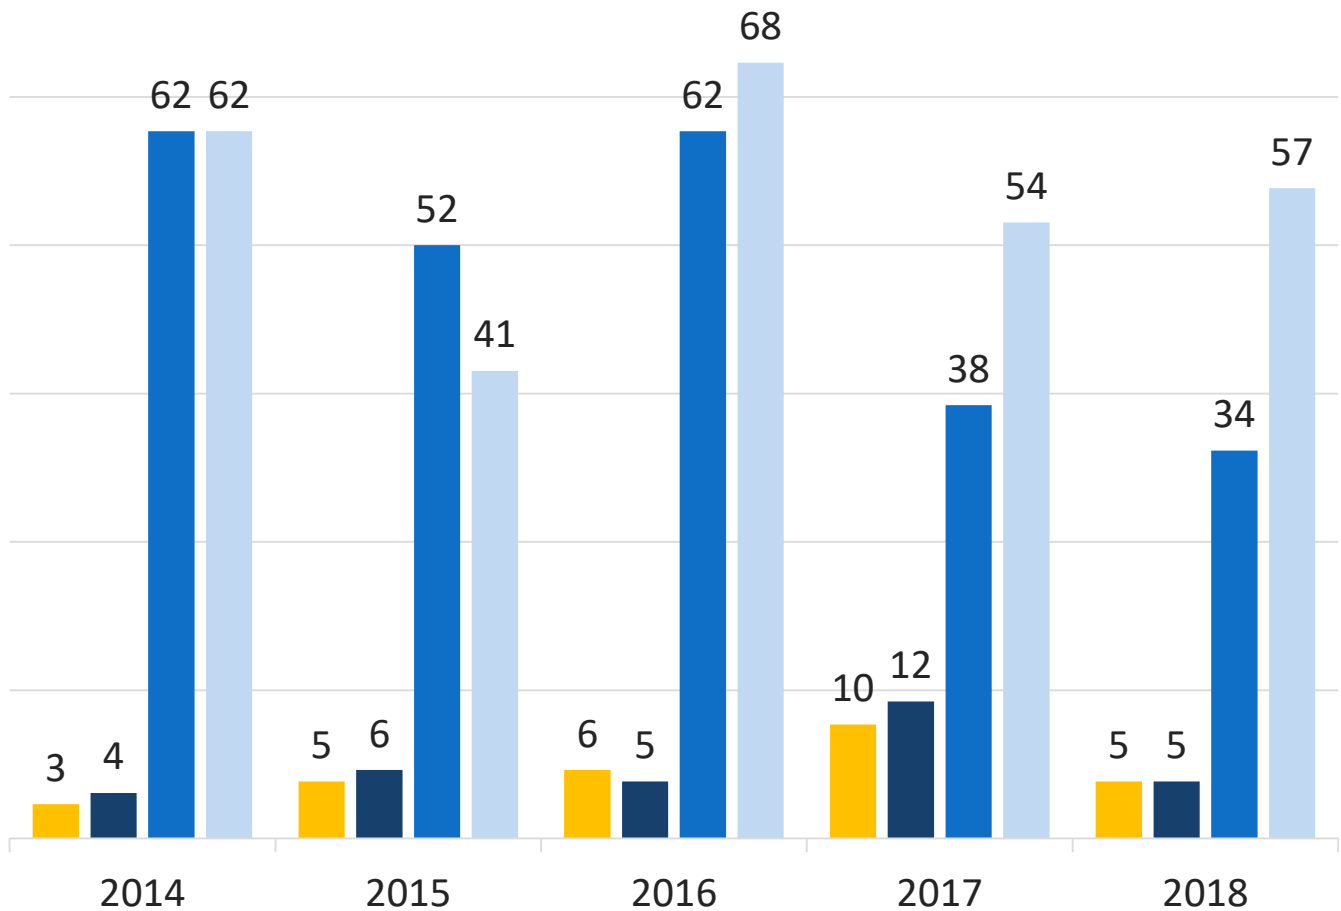

HENRICO COUNTY POLICE DIVISION

2018 CRIME REPORT

VARINA DISTRICT OFFENSES

PART I VIOLENT OFFENSES

■ Murder ■ Rape ■ Robbery ■ Aggravated Assault

HENRICO COUNTY POLICE DIVISION

2018 CRIME REPORT

VARINA DISTRICT OFFENSES