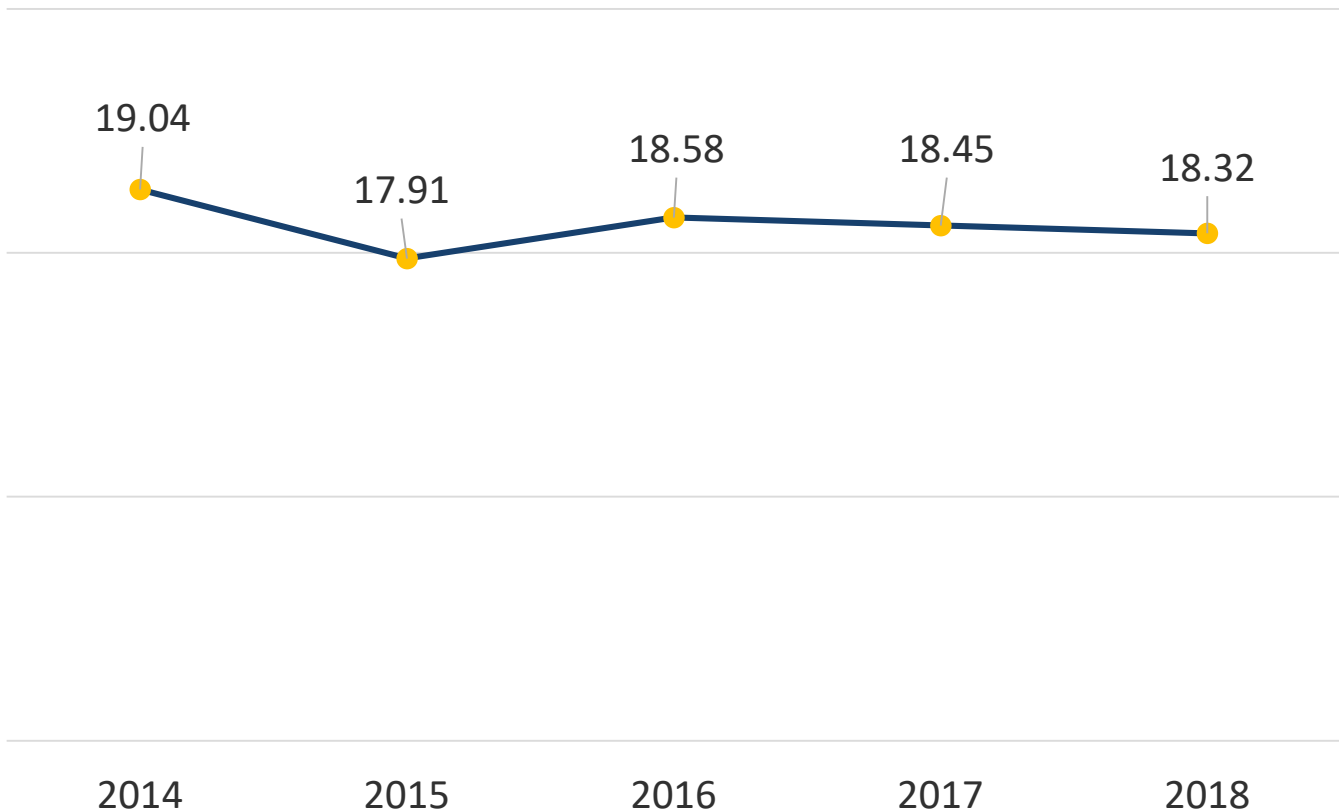

HENRICO COUNTY POLICE DIVISION

2018 CRIME REPORT

THREE CHOPT DISTRICT CRIME RATE

Based on District's Henrico 3-C Population Estimate of 70,635.

● Part I Crime Rate Per 1,000 Residents