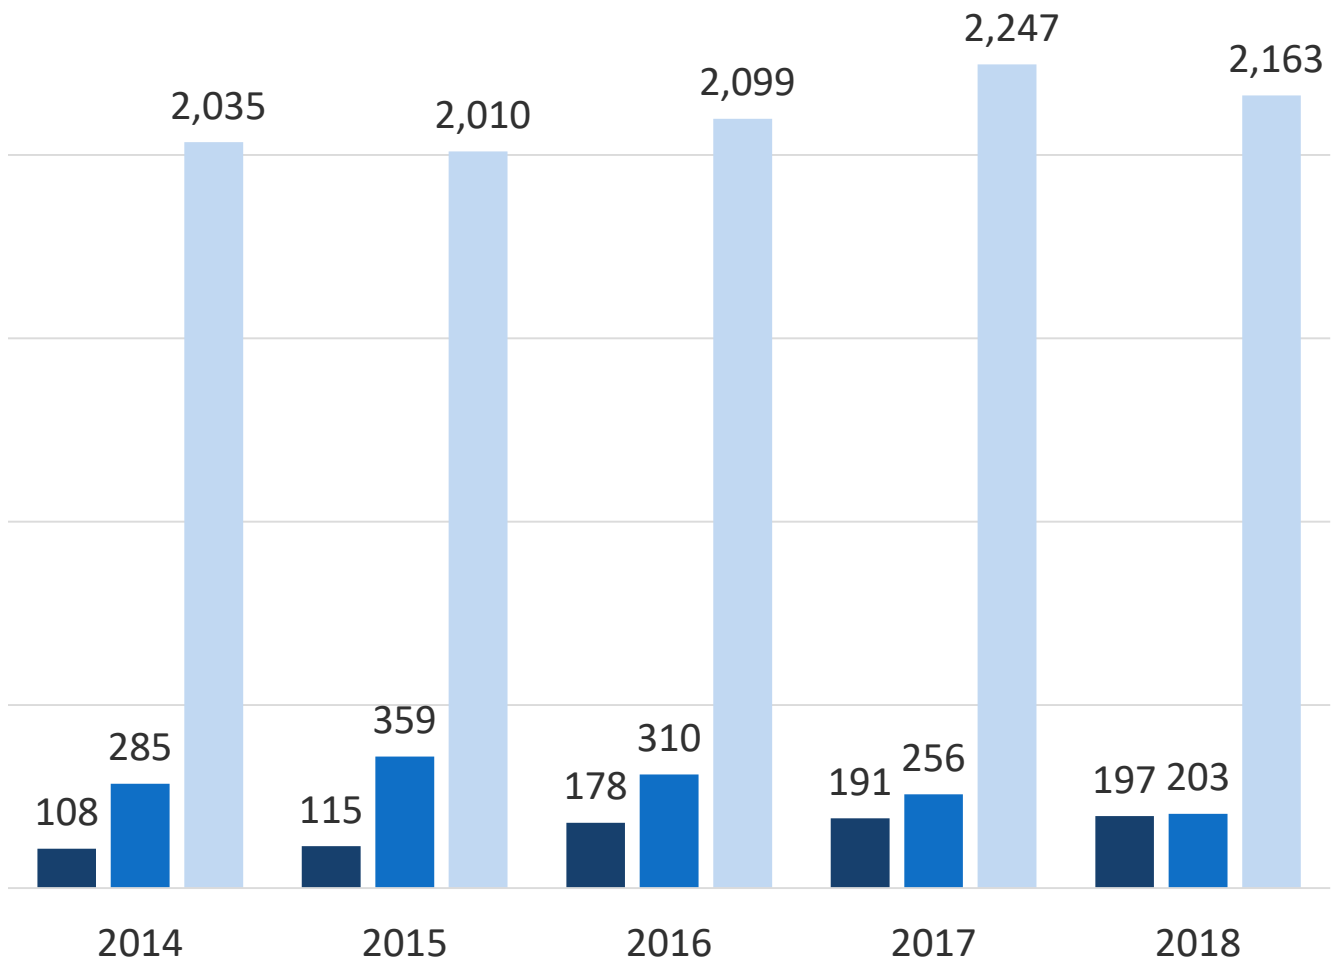

HENRICO COUNTY POLICE DIVISION

2018 CRIME REPORT

FAIRFIELD DISTRICT OFFENSES

PART I NON-VIOLENT OFFENSES

■ Motor Vehicle Theft ■ Burglary ■ Larceny