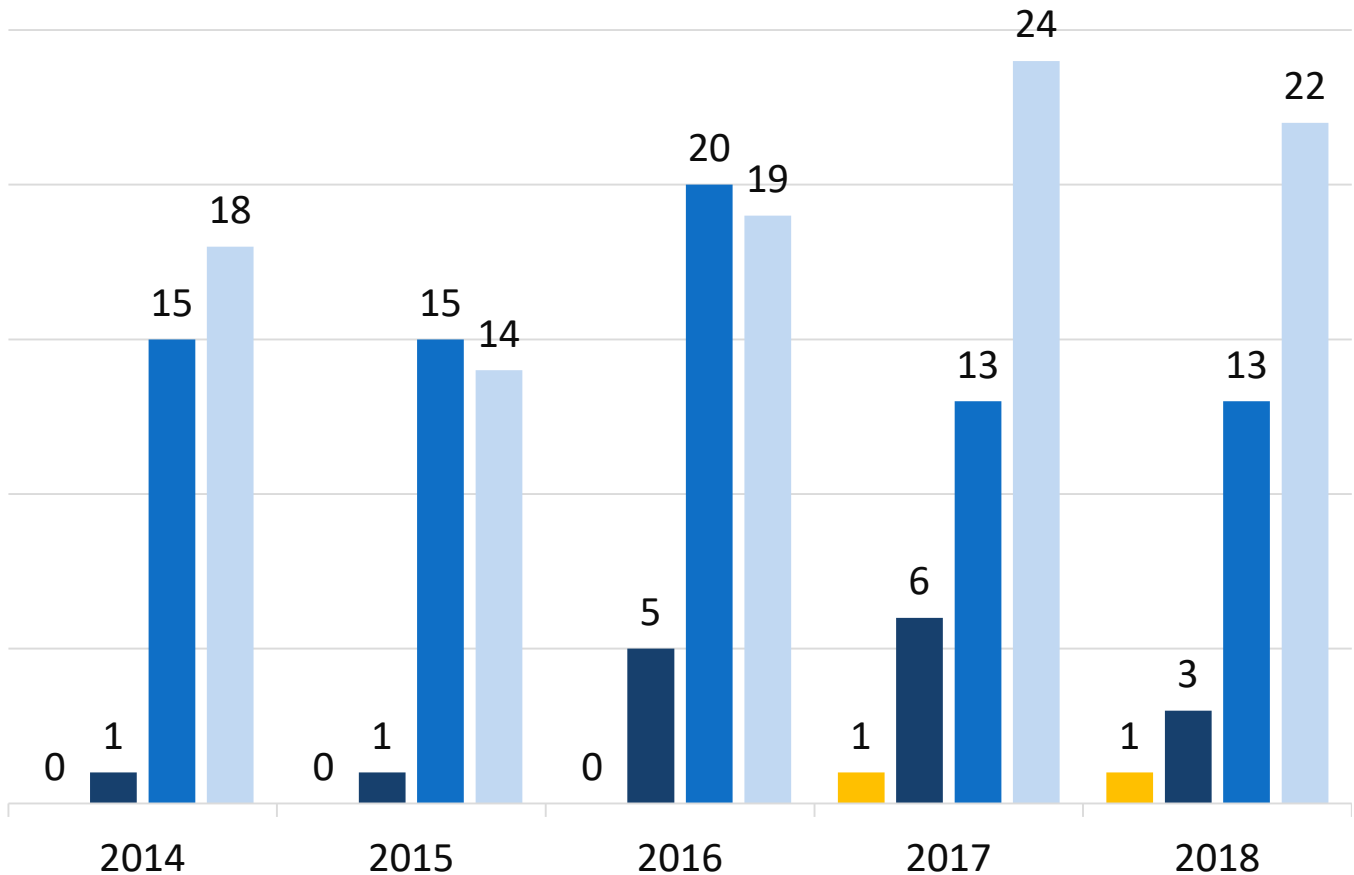

HENRICO COUNTY POLICE DIVISION

2018 CRIME REPORT

TUCKAHOE DISTRICT OFFENSES

PART I VIOLENT OFFENSES

■ Murder ■ Rape ■ Robbery ■ Aggravated Assault