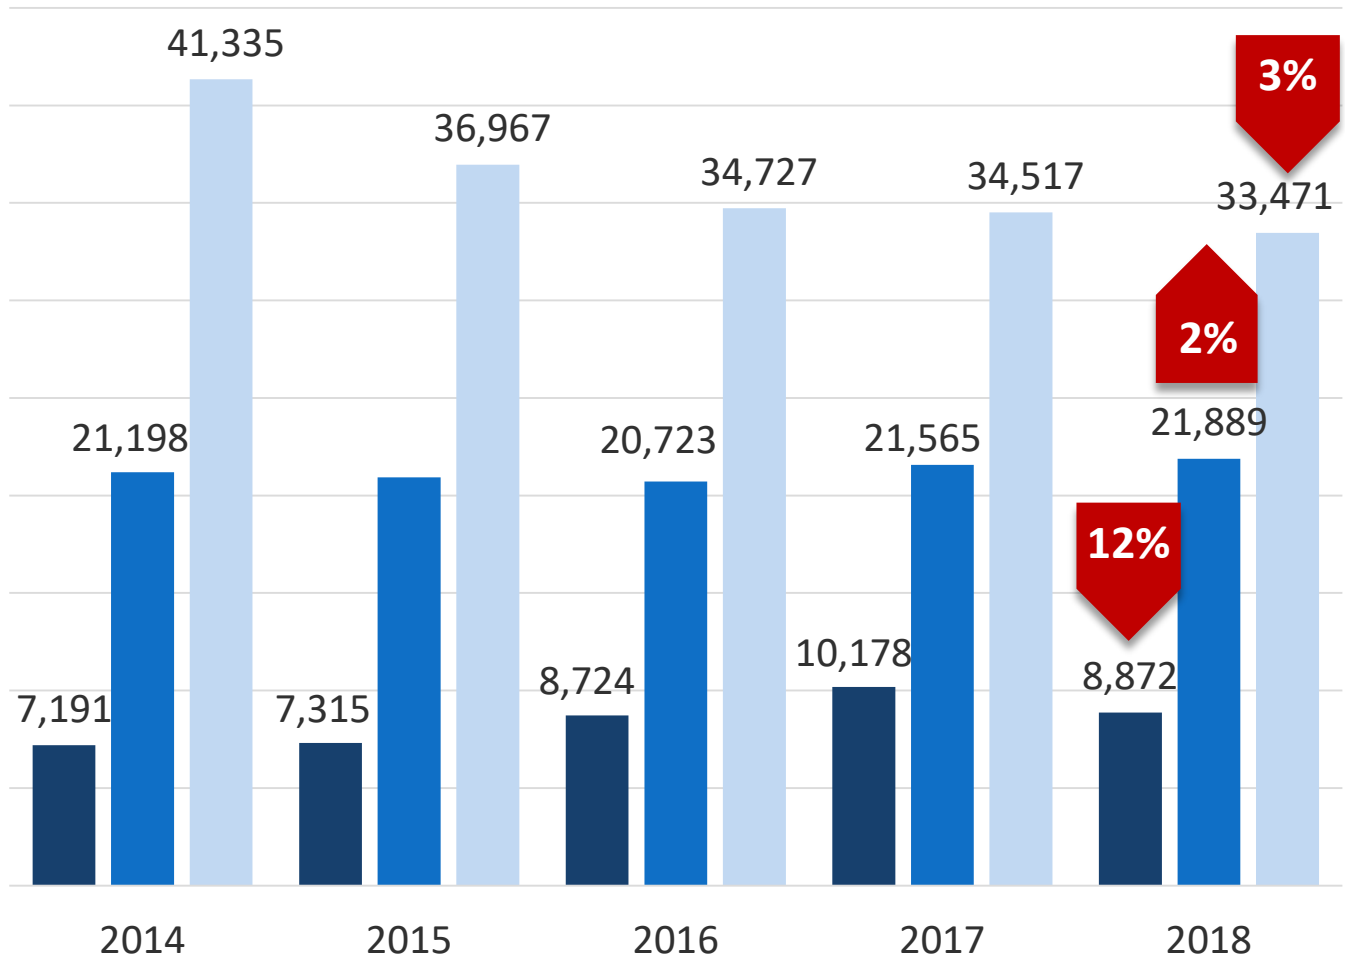

● Total Part I Non-Violent Crime

HENRICO COUNTY POLICE DIVISION

2018 CRIME REPORT

NON-VIOLENT OFFENSES BY TYPE

■ 2014 ■ 2015 ■ 2016 ■ 2017 ■ 2018

**Does not include Unlawful Entry offenses*

HENRICO COUNTY POLICE DIVISION

2018 CRIME REPORT

WEAPONS SEIZED IN 2018

Includes weapons that were confiscated, seized as evidence, found and recovered.

HENRICO COUNTY POLICE DIVISION

2018 CRIME REPORT

DRUGS SEIZED IN 2018

HENRICO COUNTY POLICE DIVISION

2018 CRIME REPORT

TOTAL CHARGES

■ Felony
 ■ Misdemeanor
 ■ Infraction

HENRICO COUNTY POLICE DIVISION

2018 CRIME REPORT

TOTAL ADULT CHARGES

■ Felony ■ Misdemeanor ■ Infraction

HENRICO COUNTY POLICE DIVISION