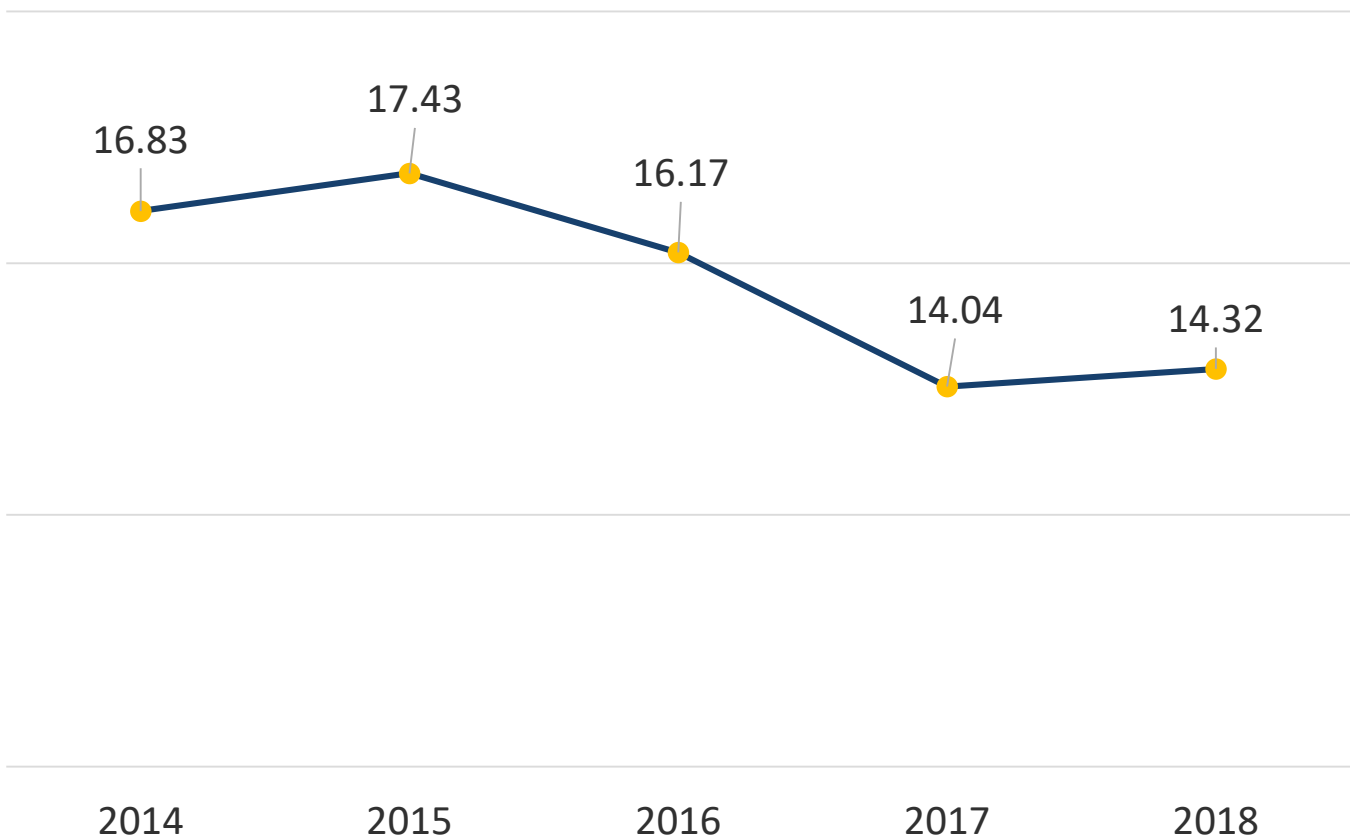

HENRICO COUNTY POLICE DIVISION

2018 CRIME REPORT

TUCKAHOE DISTRICT CRIME RATE

Based on District's Henrico 3-C Population Estimate of 66,823.

● Part I Crime Rate Per 1,000 Residents

HENRICO COUNTY POLICE DIVISION