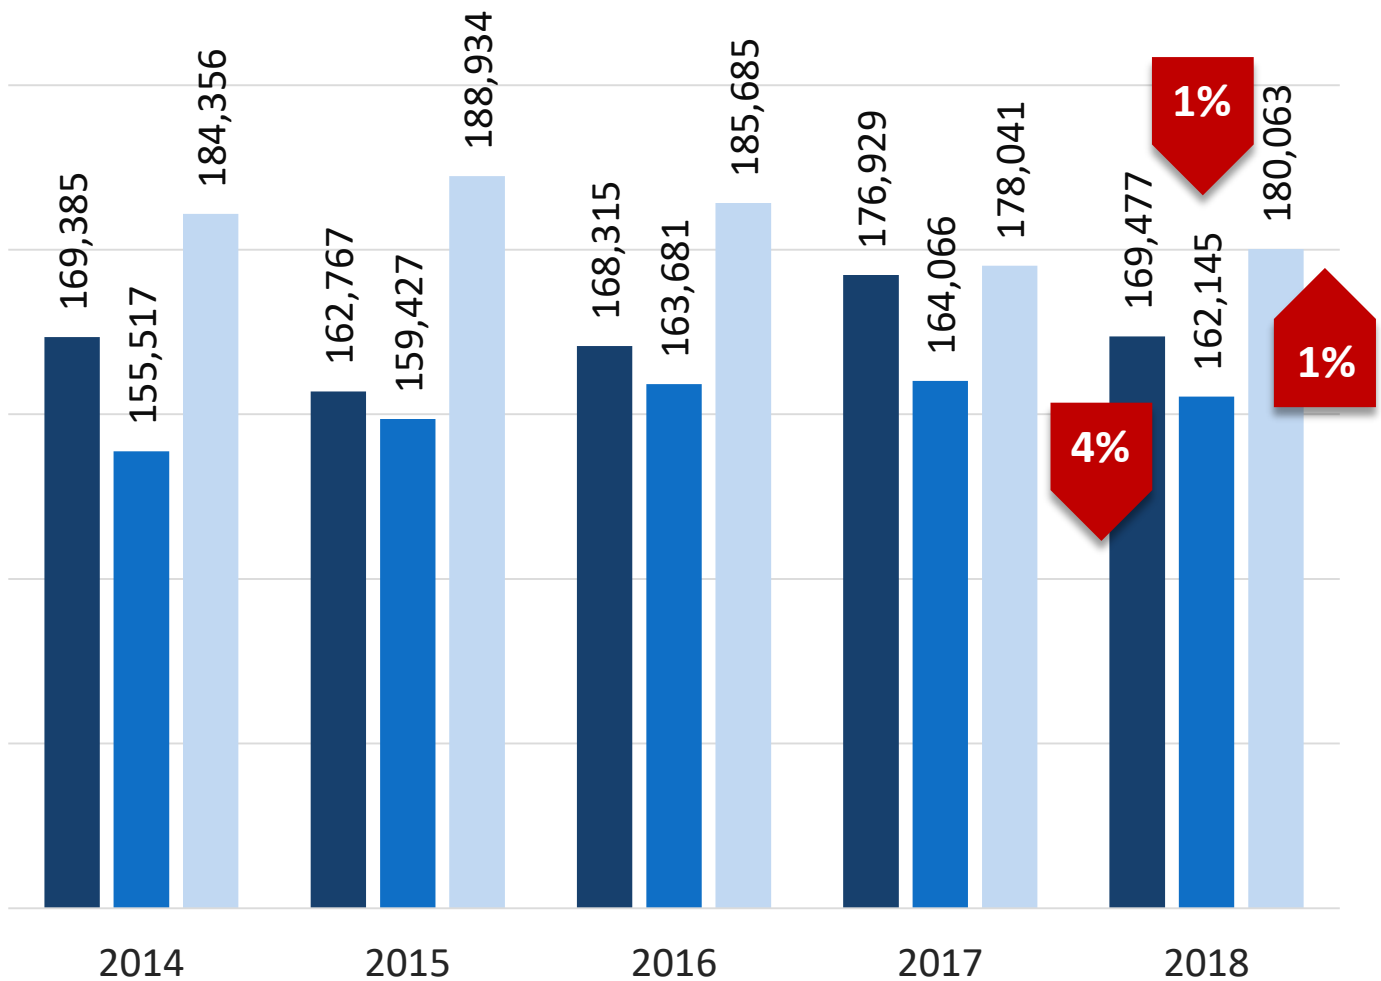

HENRICO COUNTY POLICE DIVISION

2018 CRIME REPORT

TOTAL CALLS FOR SERVICE

■ Mark-outs ■ Calls for Service ■ 911 Calls

HENRICO COUNTY POLICE DIVISION

2018 CRIME REPORT

2018 EMERGENCY CALL LOAD

Total Calls: 537,868