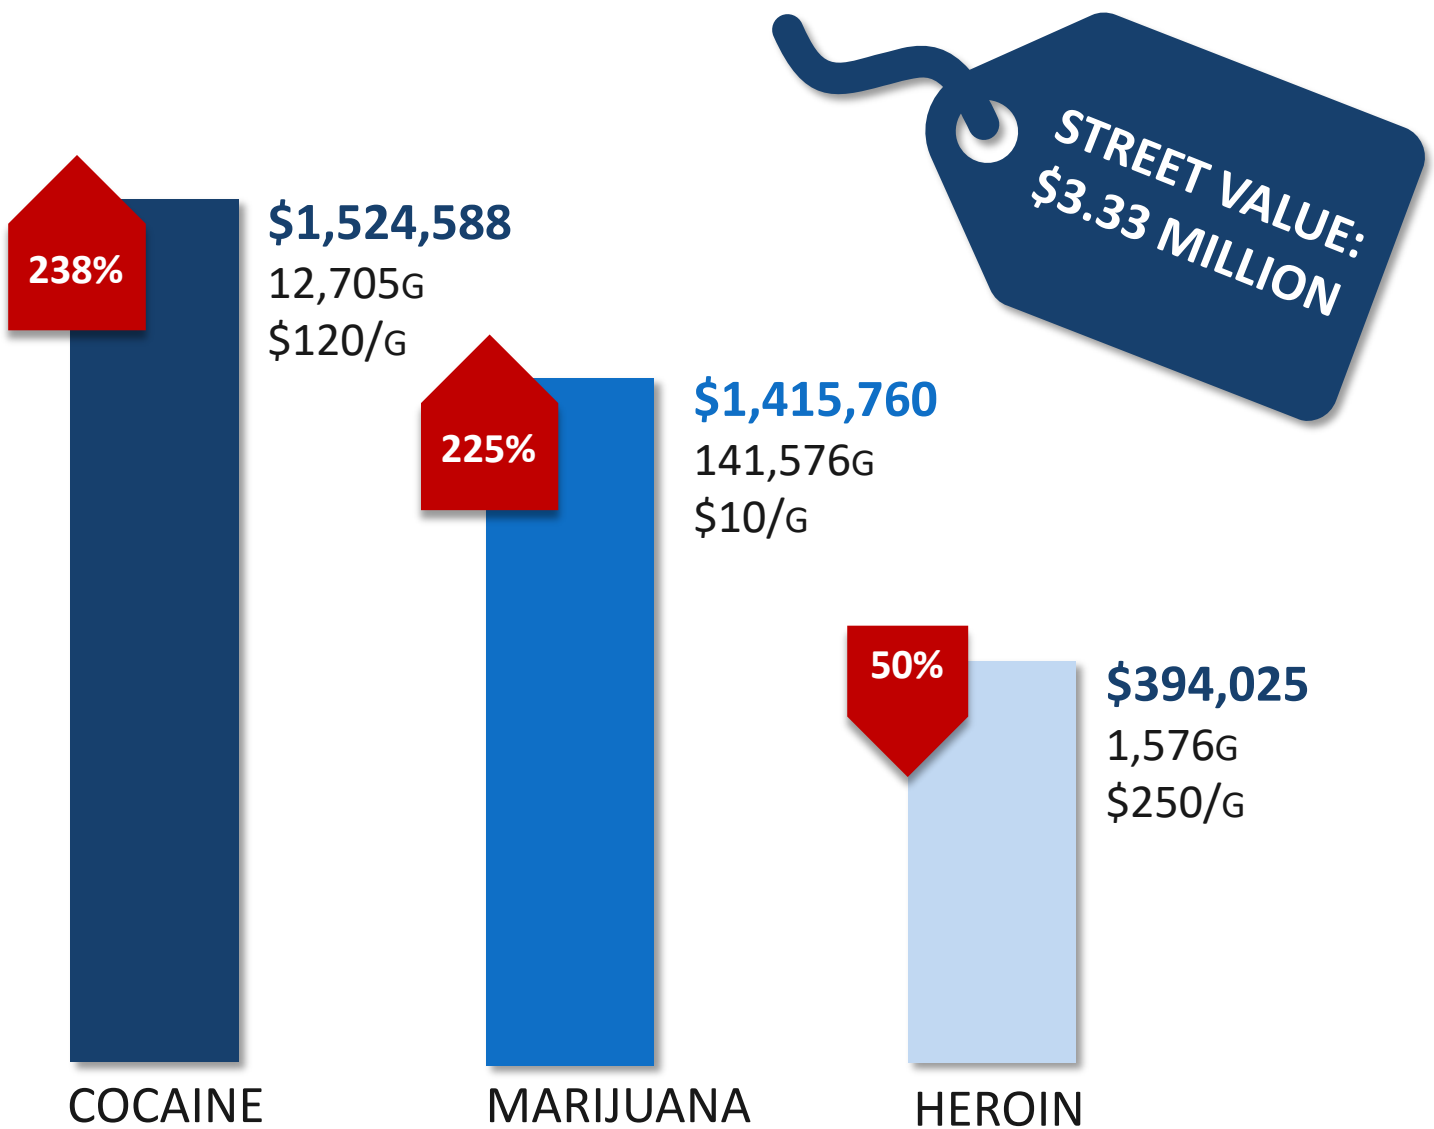

2018 CRIME REPORT

WEAPONS SEIZED IN 2018

Includes weapons that were confiscated, seized as evidence, found and recovered.

HENRICO COUNTY POLICE DIVISION

2018 CRIME REPORT

DRUGS SEIZED IN 2018

HENRICO COUNTY POLICE DIVISION