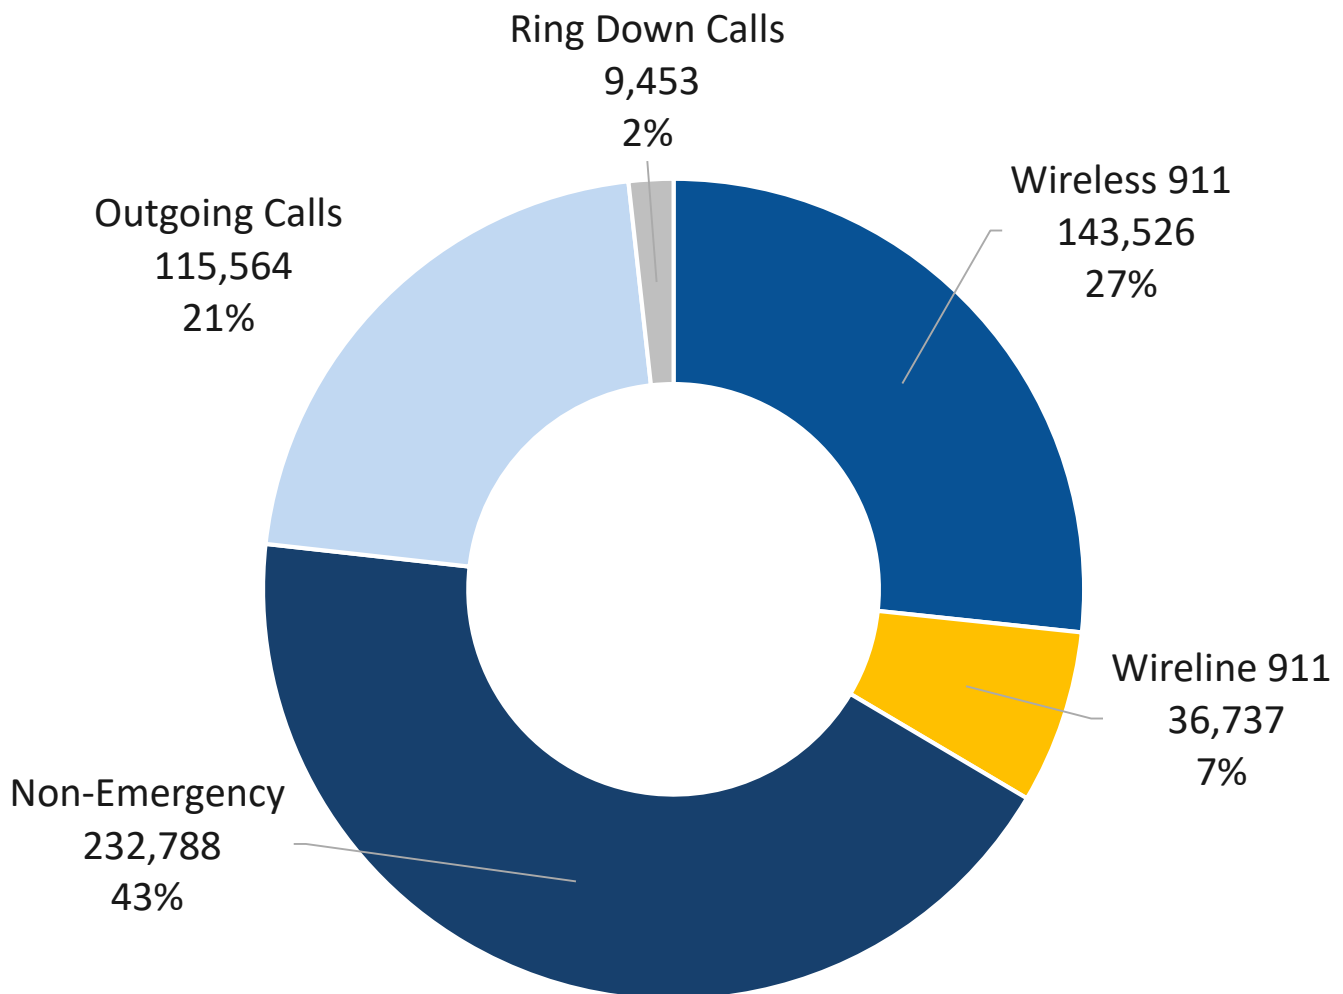

HENRICO COUNTY POLICE DIVISION

2018 CRIME REPORT

TOTAL CALLS FOR SERVICE

■ Mark-outs ■ Calls for Service ■ 911 Calls

HENRICO COUNTY POLICE DIVISION

2018 CRIME REPORT

2018 EMERGENCY CALL LOAD

Total Calls: 537,868