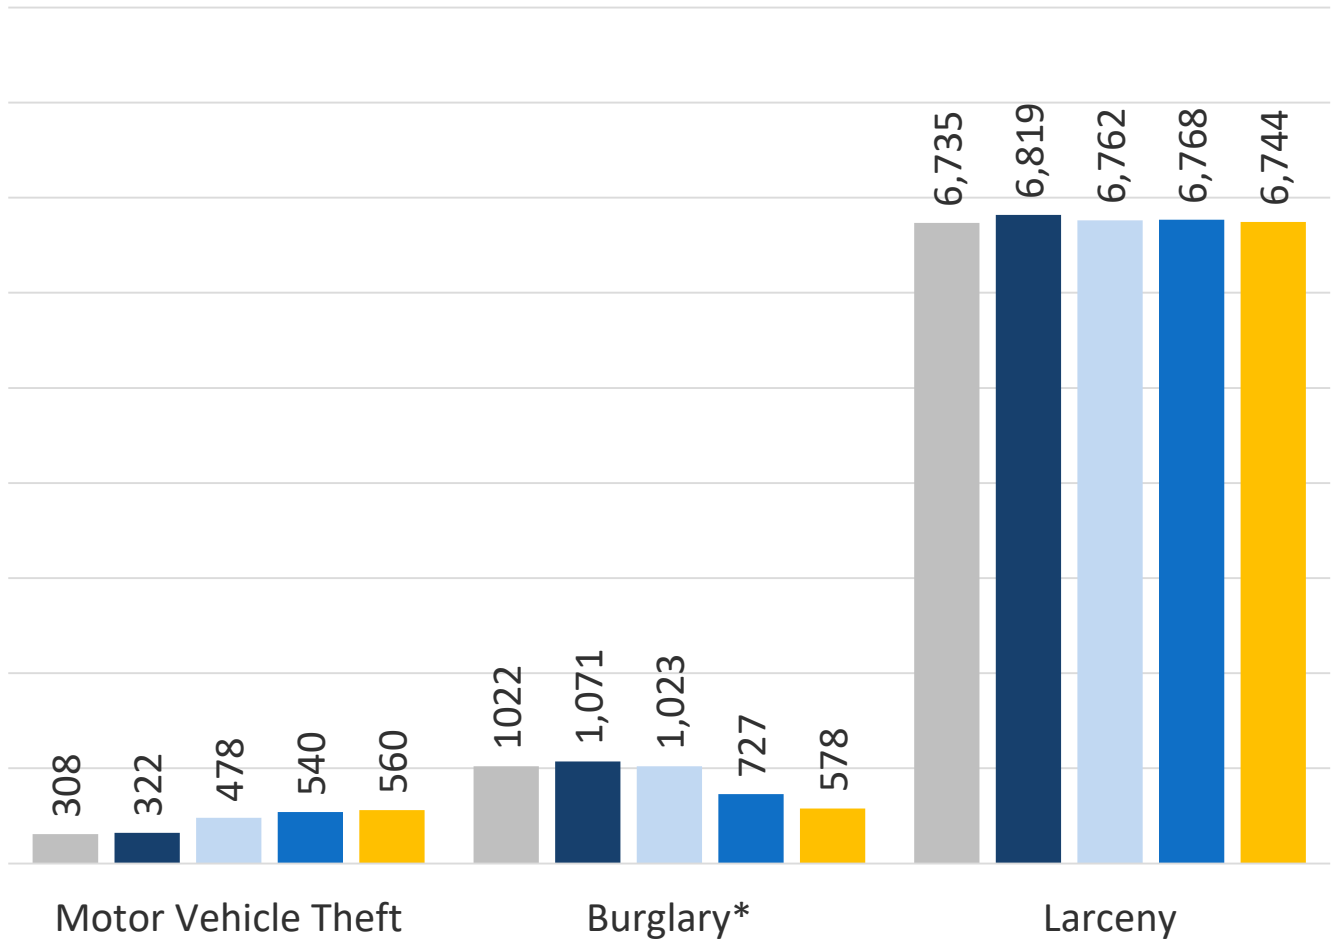

HENRICO COUNTY POLICE DIVISION

2018 CRIME REPORT

VIOLENT OFFENSES BY TYPE

**Does not include Brandishing of Firearm offenses*

HENRICO COUNTY POLICE DIVISION

2018 CRIME REPORT

NON-VIOLENT CRIME TREND

Non-Violent Crime Trend includes 33 arson offenses that occurred in 2018.

● Total Part I Non-Violent Crime

HENRICO COUNTY POLICE DIVISION

2018 CRIME REPORT

NON-VIOLENT OFFENSES BY TYPE

■ 2014 ■ 2015 ■ 2016 ■ 2017 ■ 2018

**Does not include Unlawful Entry offenses*

HENRICO COUNTY POLICE DIVISION

2018 CRIME REPORT

WEAPONS SEIZED IN 2018

Includes weapons that were confiscated, seized as evidence, found and recovered.

HENRICO COUNTY POLICE DIVISION

2018 CRIME REPORT

DRUGS SEIZED IN 2018

HENRICO COUNTY POLICE DIVISION