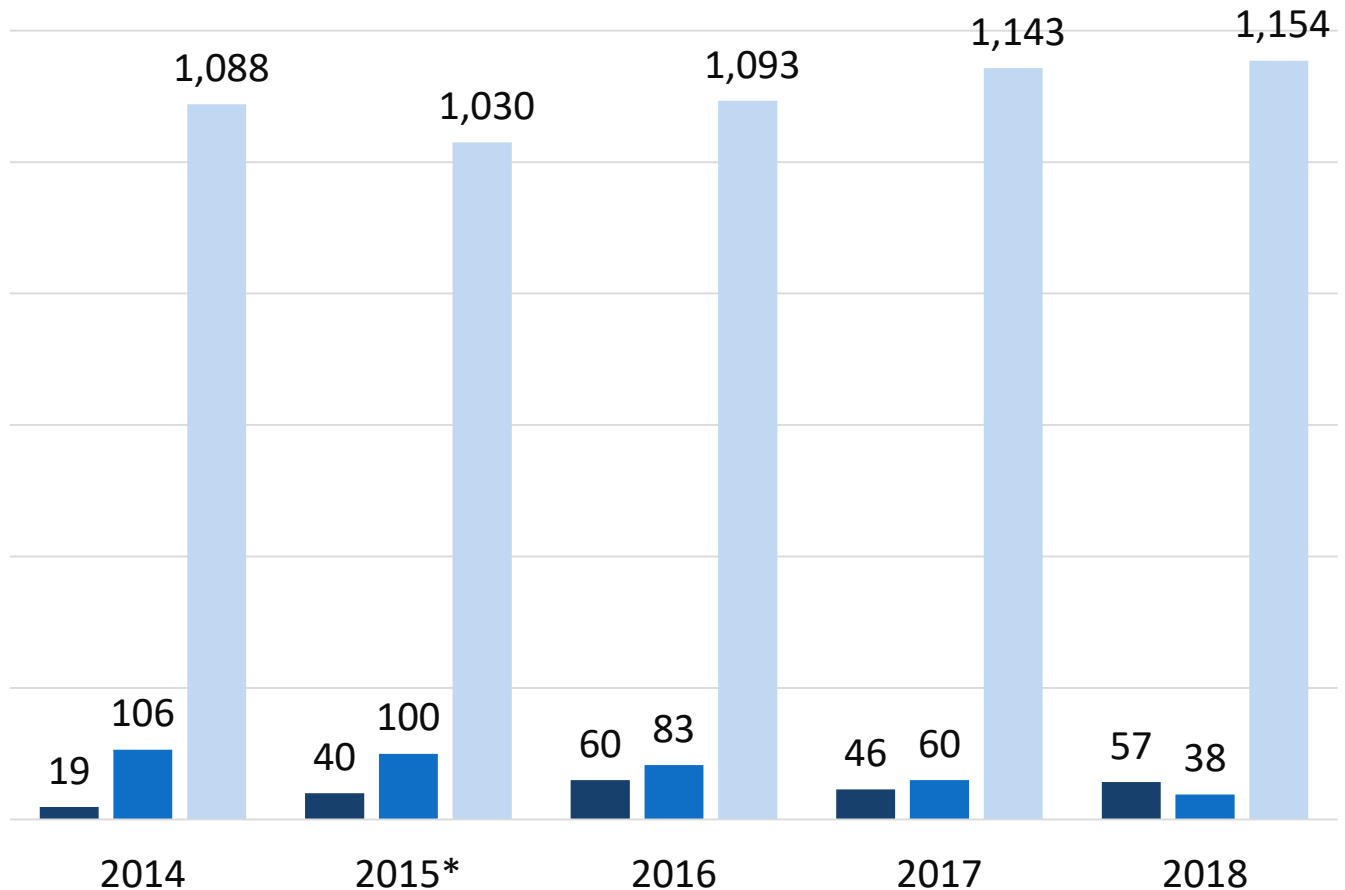

HENRICO COUNTY POLICE DIVISION

2018 CRIME REPORT

THREE CHOPT DISTRICT OFFENSES

PART I NON-VIOLENT OFFENSES

■ Motor Vehicle Theft ■ Burglary ■ Larceny

*This data was published incorrectly in the 2015 and 2016 Crime Reports; it has been updated for this report.