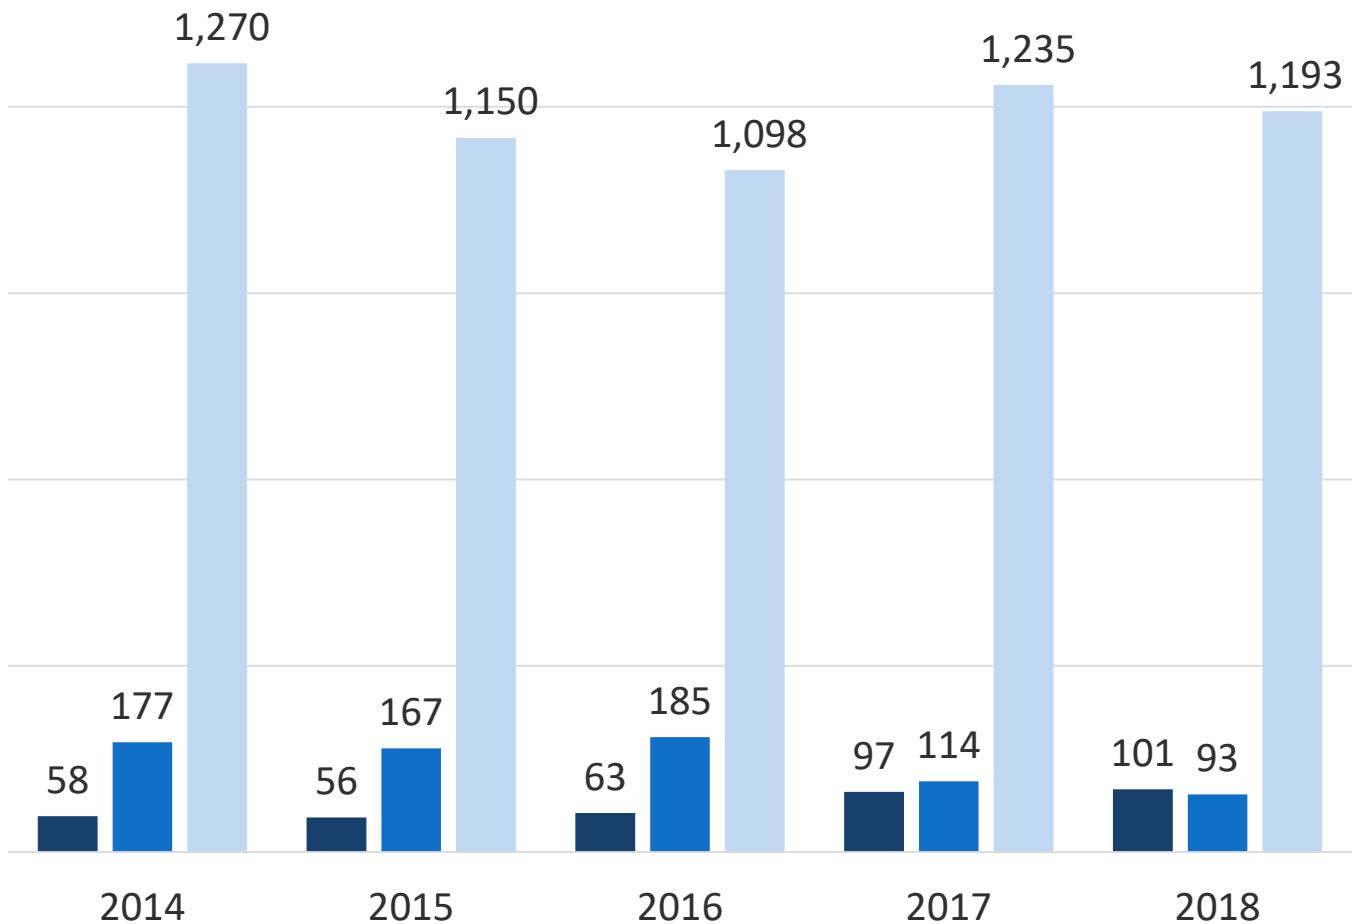

HENRICO COUNTY POLICE DIVISION

2018 CRIME REPORT

BROOKLAND DISTRICT OFFENSES

PART I NON-VIOLENT OFFENSES

■ Motor Vehicle Theft ■ Burglary ■ Larceny