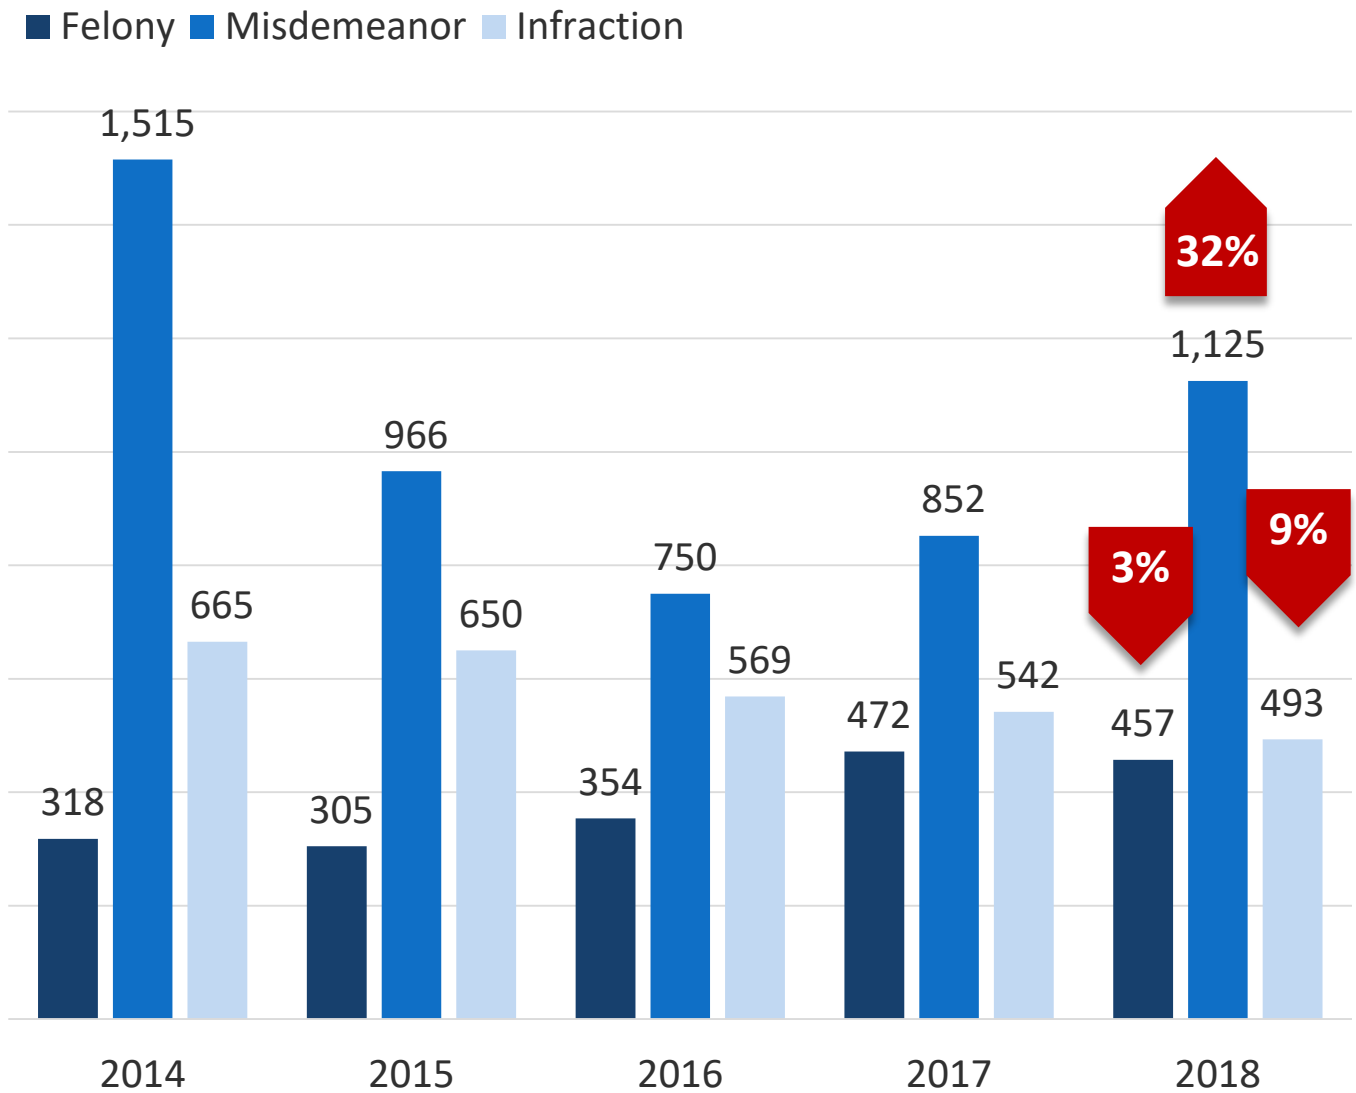

● Total Part I Non-Violent Crime

HENRICO COUNTY POLICE DIVISION

2018 CRIME REPORT

NON-VIOLENT OFFENSES BY TYPE

■ 2014 ■ 2015 ■ 2016 ■ 2017 ■ 2018

**Does not include Unlawful Entry offenses*

HENRICO COUNTY POLICE DIVISION

2018 CRIME REPORT

WEAPONS SEIZED IN 2018

Includes weapons that were confiscated, seized as evidence, found and recovered.

HENRICO COUNTY POLICE DIVISION

2018 CRIME REPORT

DRUGS SEIZED IN 2018

HENRICO COUNTY POLICE DIVISION

2018 CRIME REPORT

TOTAL CHARGES

■ Felony
 ■ Misdemeanor
 ■ Infraction

HENRICO COUNTY POLICE DIVISION

2018 CRIME REPORT

TOTAL ADULT CHARGES

■ Felony ■ Misdemeanor ■ Infraction

HENRICO COUNTY POLICE DIVISION

2018 CRIME REPORT

TOTAL JUVENILE CHARGES

HENRICO COUNTY POLICE DIVISION

2018 CRIME REPORT

DUI CHARGES

Includes adult and juvenile violations of 18.2-266 and 18.2-266.1.

HENRICO COUNTY POLICE DIVISION

2018 CRIME REPORT