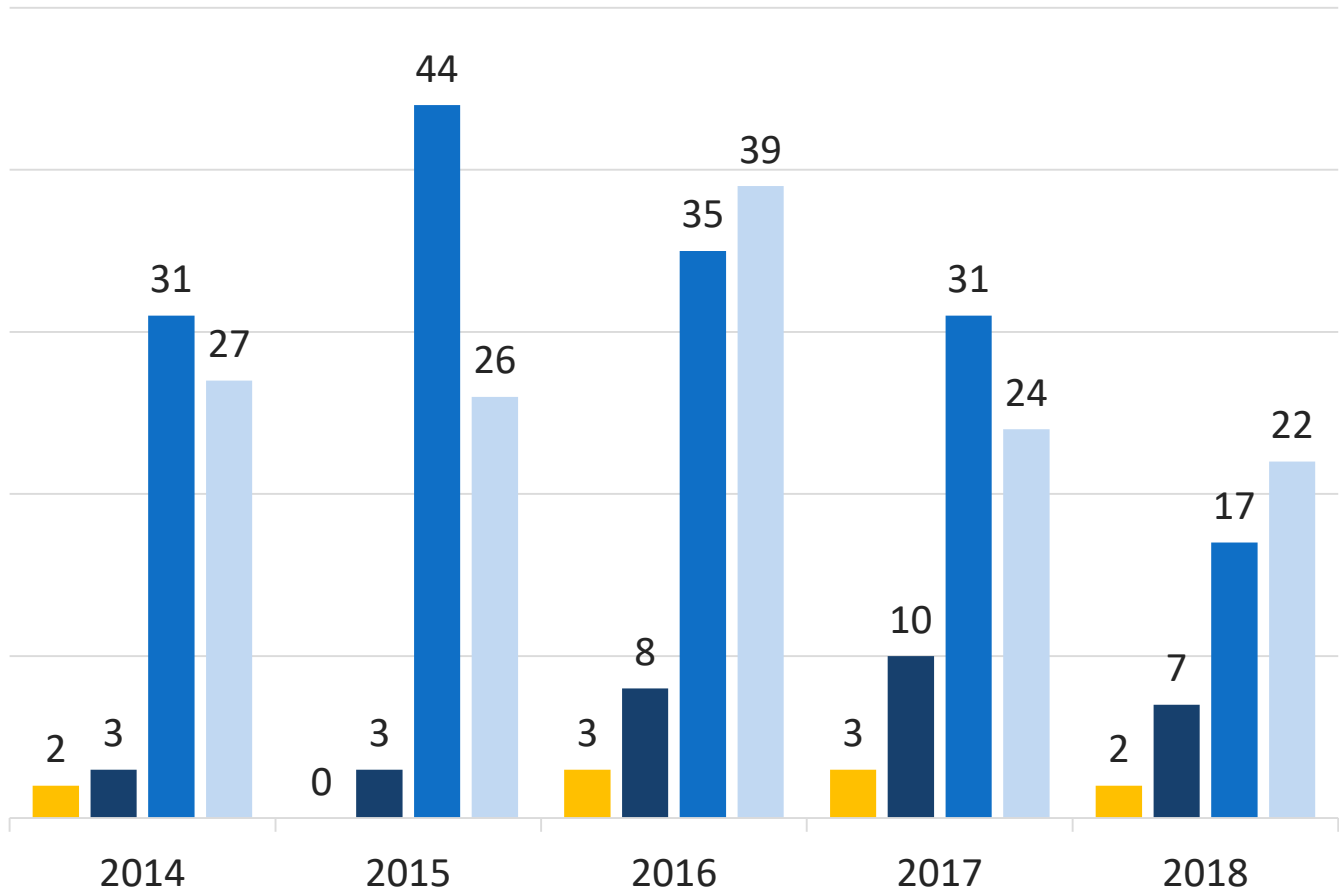

HENRICO COUNTY POLICE DIVISION

2018 CRIME REPORT

BROOKLAND DISTRICT OFFENSES

PART I VIOLENT OFFENSES

■ Murder ■ Rape ■ Robbery ■ Aggravated Assault