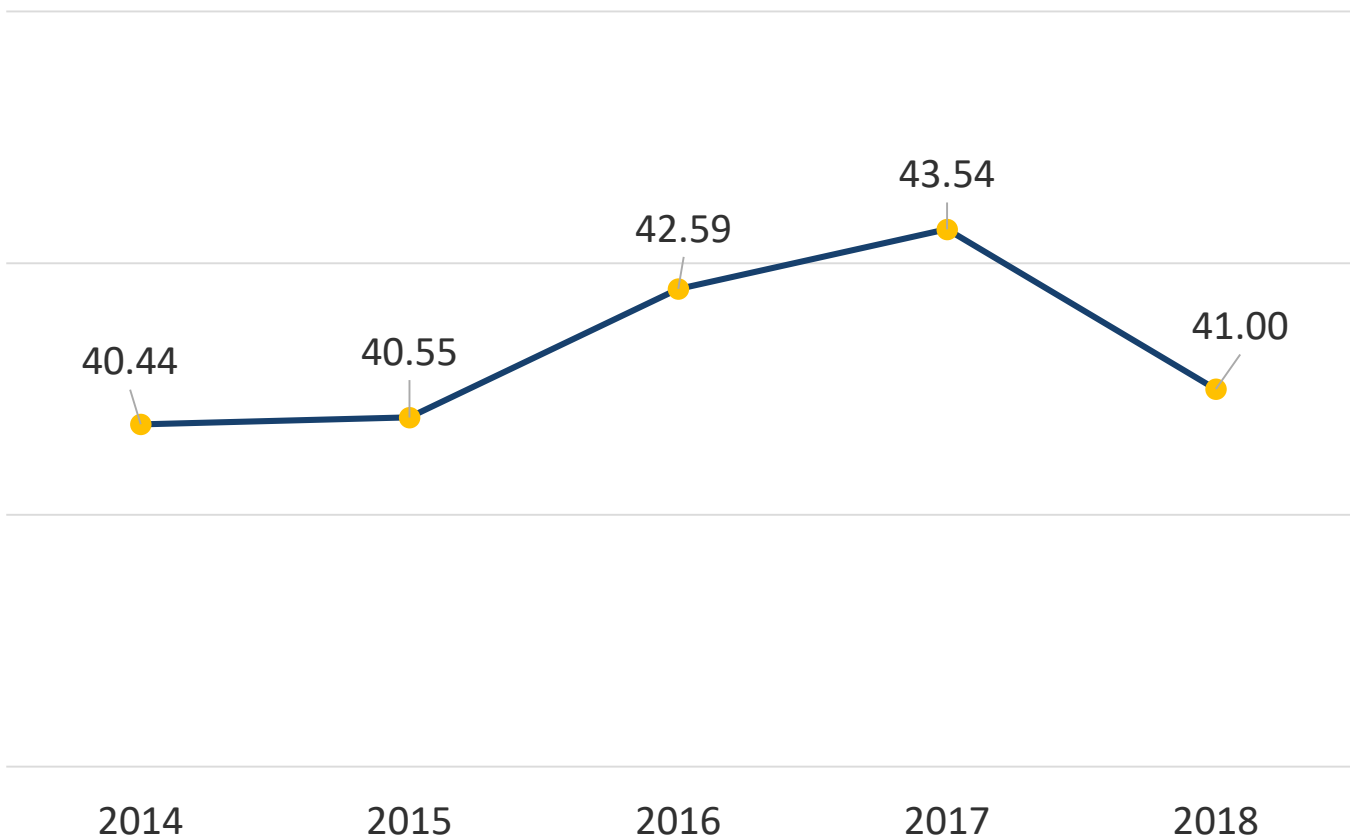

■ Motor Vehicle Theft ■ Burglary ■ Larceny

HENRICO COUNTY POLICE DIVISION

2018 CRIME REPORT

FAIRFIELD DISTRICT CRIME RATE

Based on District's Henrico 3-C
Population Estimate of 65,874.

● Part I Crime Rate Per 1,000 Residents