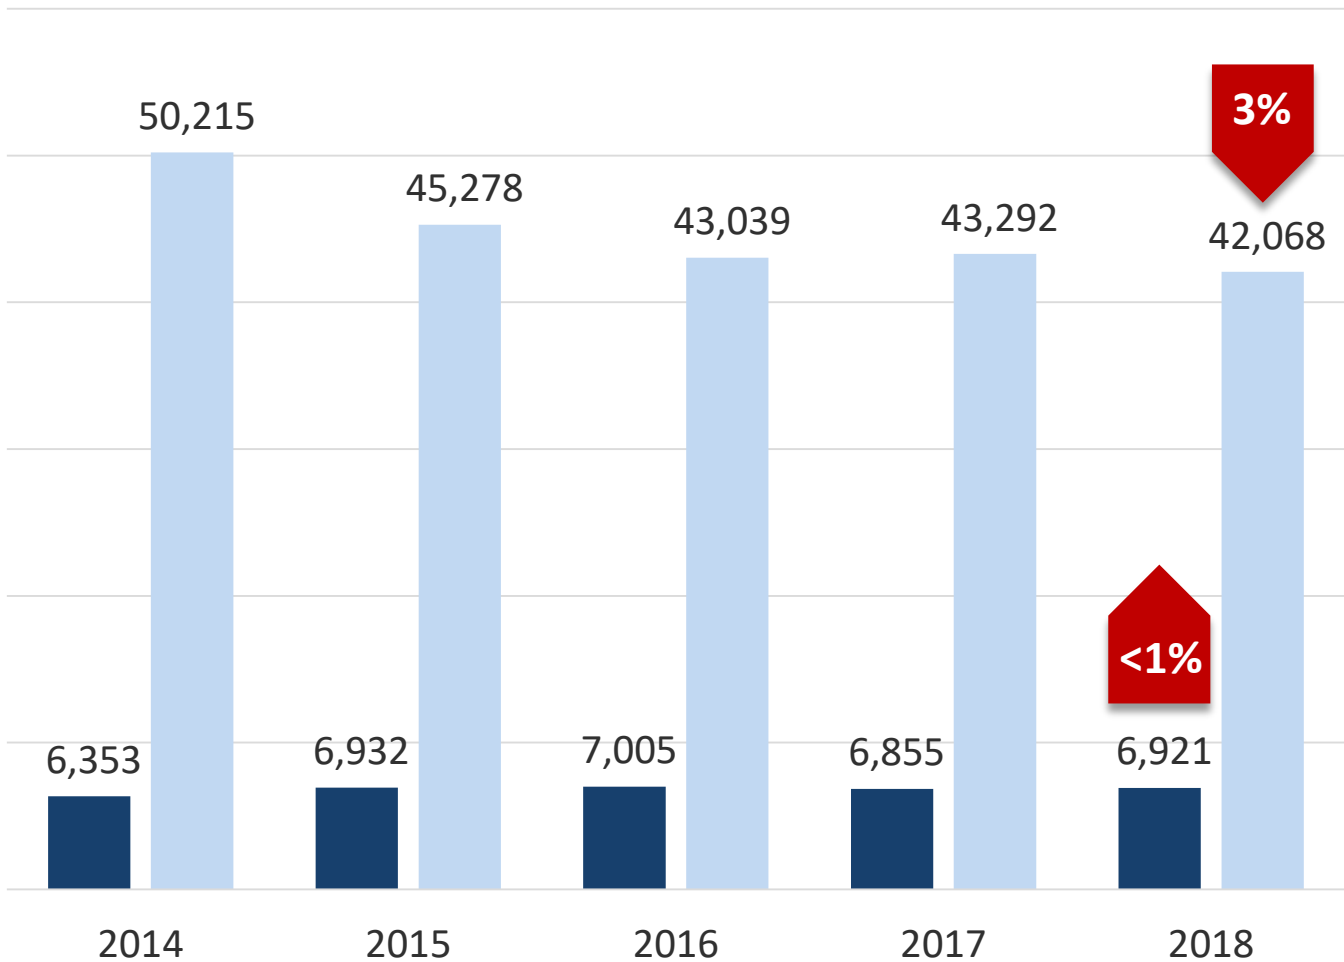

HENRICO COUNTY POLICE DIVISION

2018 CRIME REPORT

TRAFFIC CRASHES AND CHARGES

■ Traffic Crashes ■ Traffic Charges

Traffic crashes data from completed FR300 reports.

Traffic charges data from UCR code 2700; includes infractions, misdemeanors and felonies.