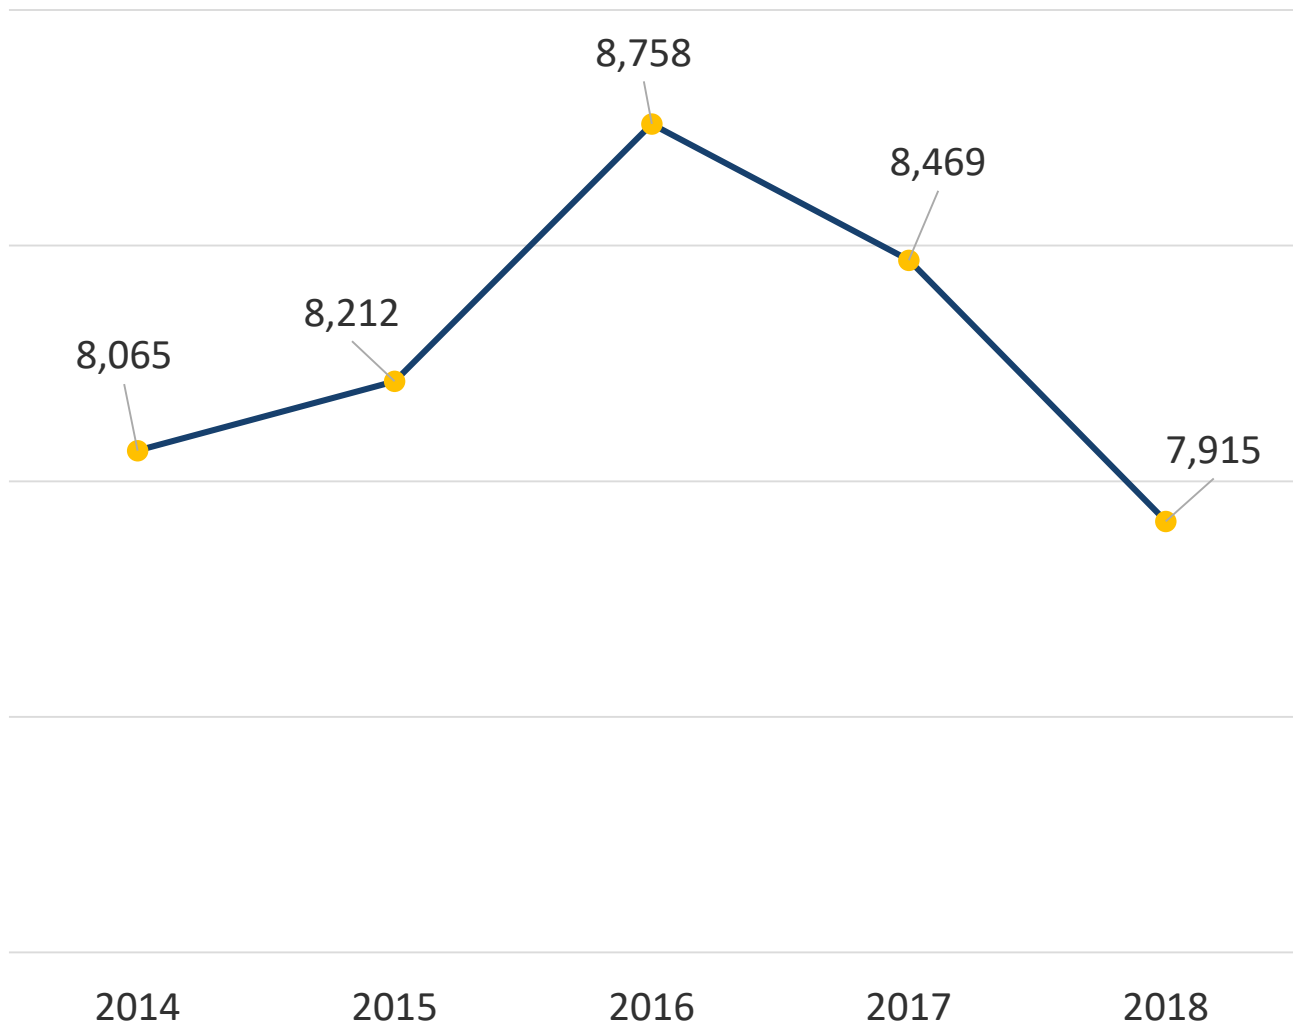

HENRICO COUNTY POLICE DIVISION

2018 CRIME REPORT

VIOLENT OFFENSES BY TYPE

**Does not include Brandishing of Firearm offenses*

HENRICO COUNTY POLICE DIVISION

2018 CRIME REPORT

NON-VIOLENT CRIME TREND

Non-Violent Crime Trend includes 33 arson offenses that occurred in 2018.

● Total Part I Non-Violent Crime

HENRICO COUNTY POLICE DIVISION

2018 CRIME REPORT

NON-VIOLENT OFFENSES BY TYPE

■ 2014 ■ 2015 ■ 2016 ■ 2017 ■ 2018

**Does not include Unlawful Entry offenses*

HENRICO COUNTY POLICE DIVISION